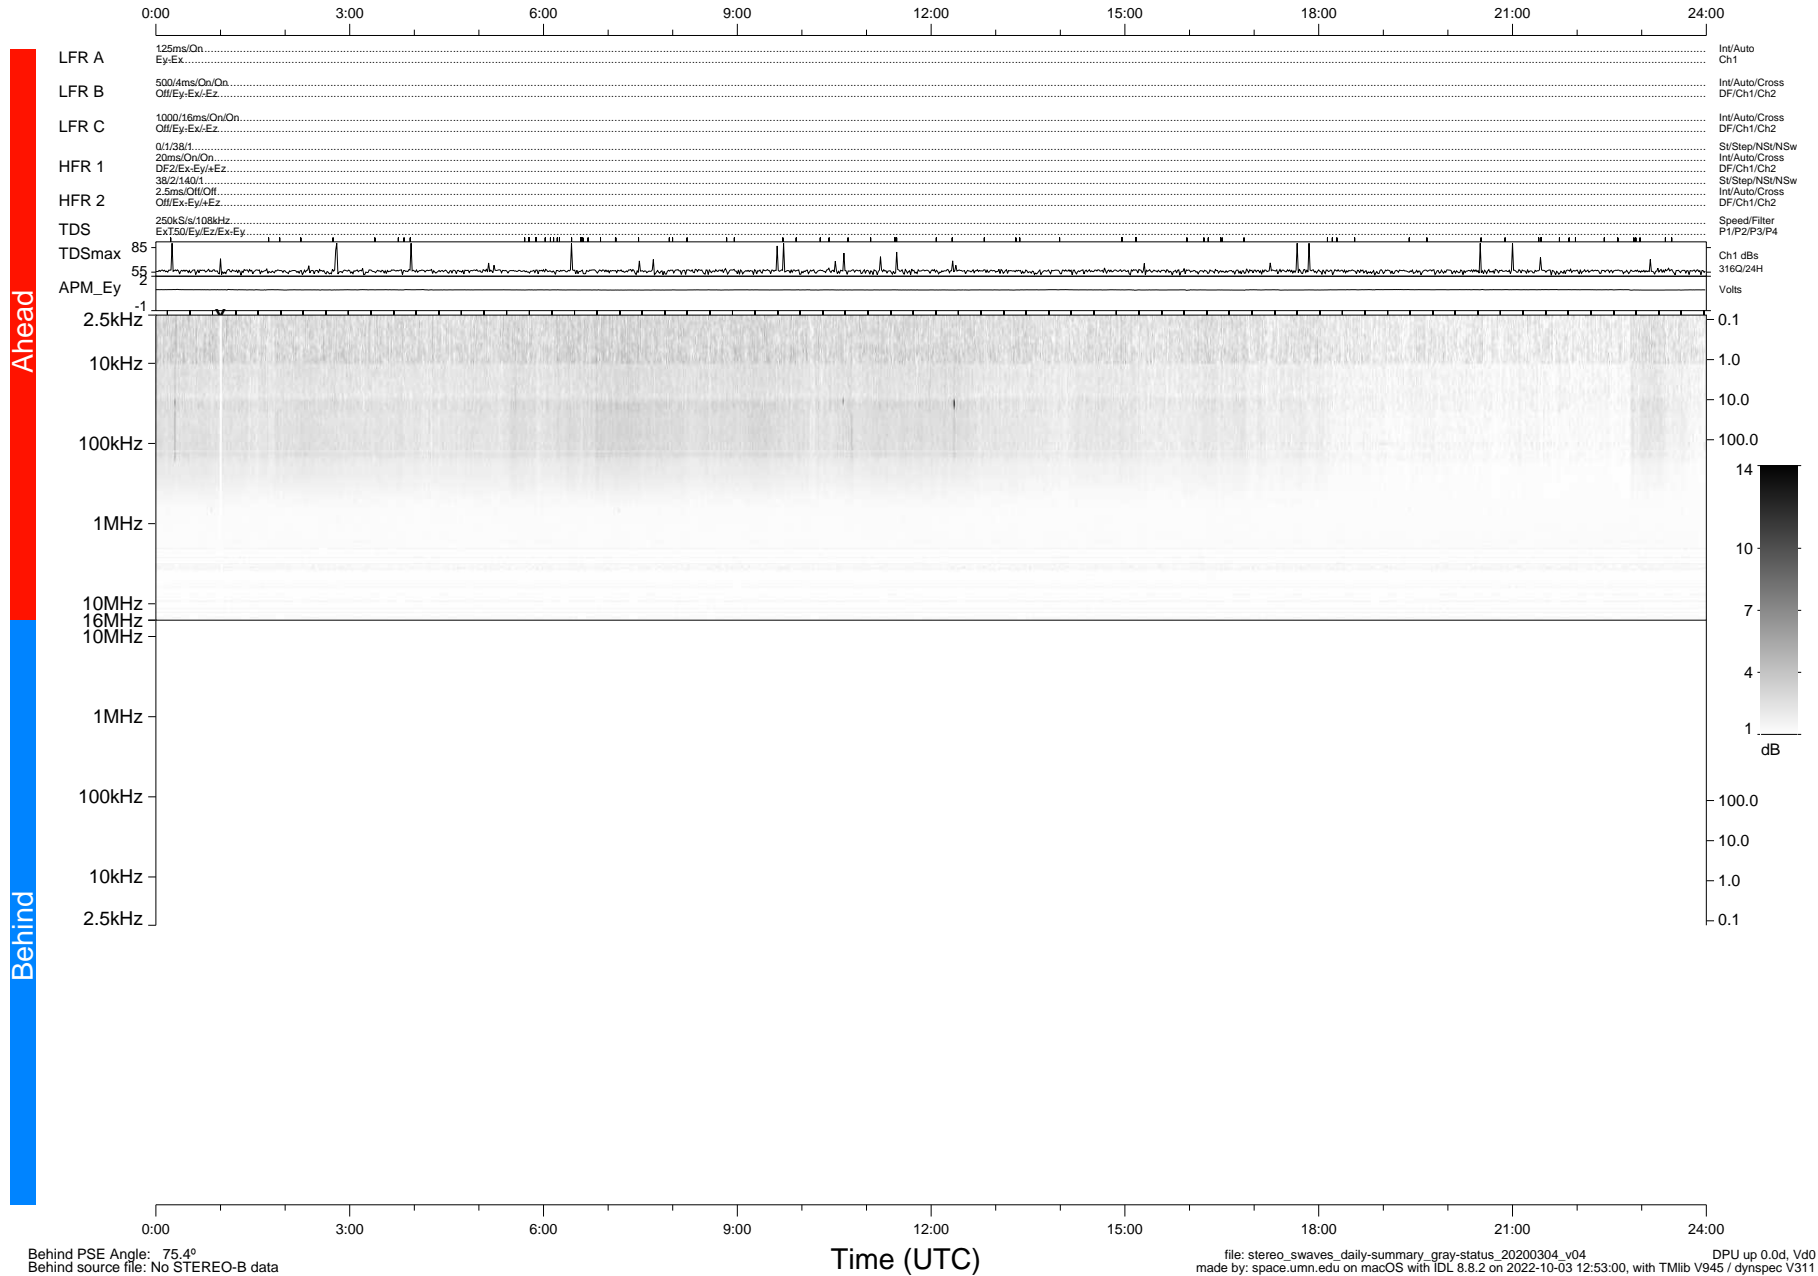

# STEREO/WAVES Daily Summary - 04-Mar-2020 (DOY 064)

Ahead source file: swaves\_ahead\_2020\_064\_1\_05.fin (Recovery: 100.0% HK, 101% Pkts)  
 Ahead PSE Angle: -76.9°

DPU up 1701.9d, V412d32

Behind PSE Angle: 75.4°  
 Behind source file: No STEREO-B data

file: stereo\_swaves\_daily-summary\_gray-status\_20200304\_v04  
 made by: space.umn.edu on macOS with IDL 8.8.2 on 2022-10-03 12:53:00, with TLib V945 / dynspec V311  
 DPU up 0.0d, Vd0