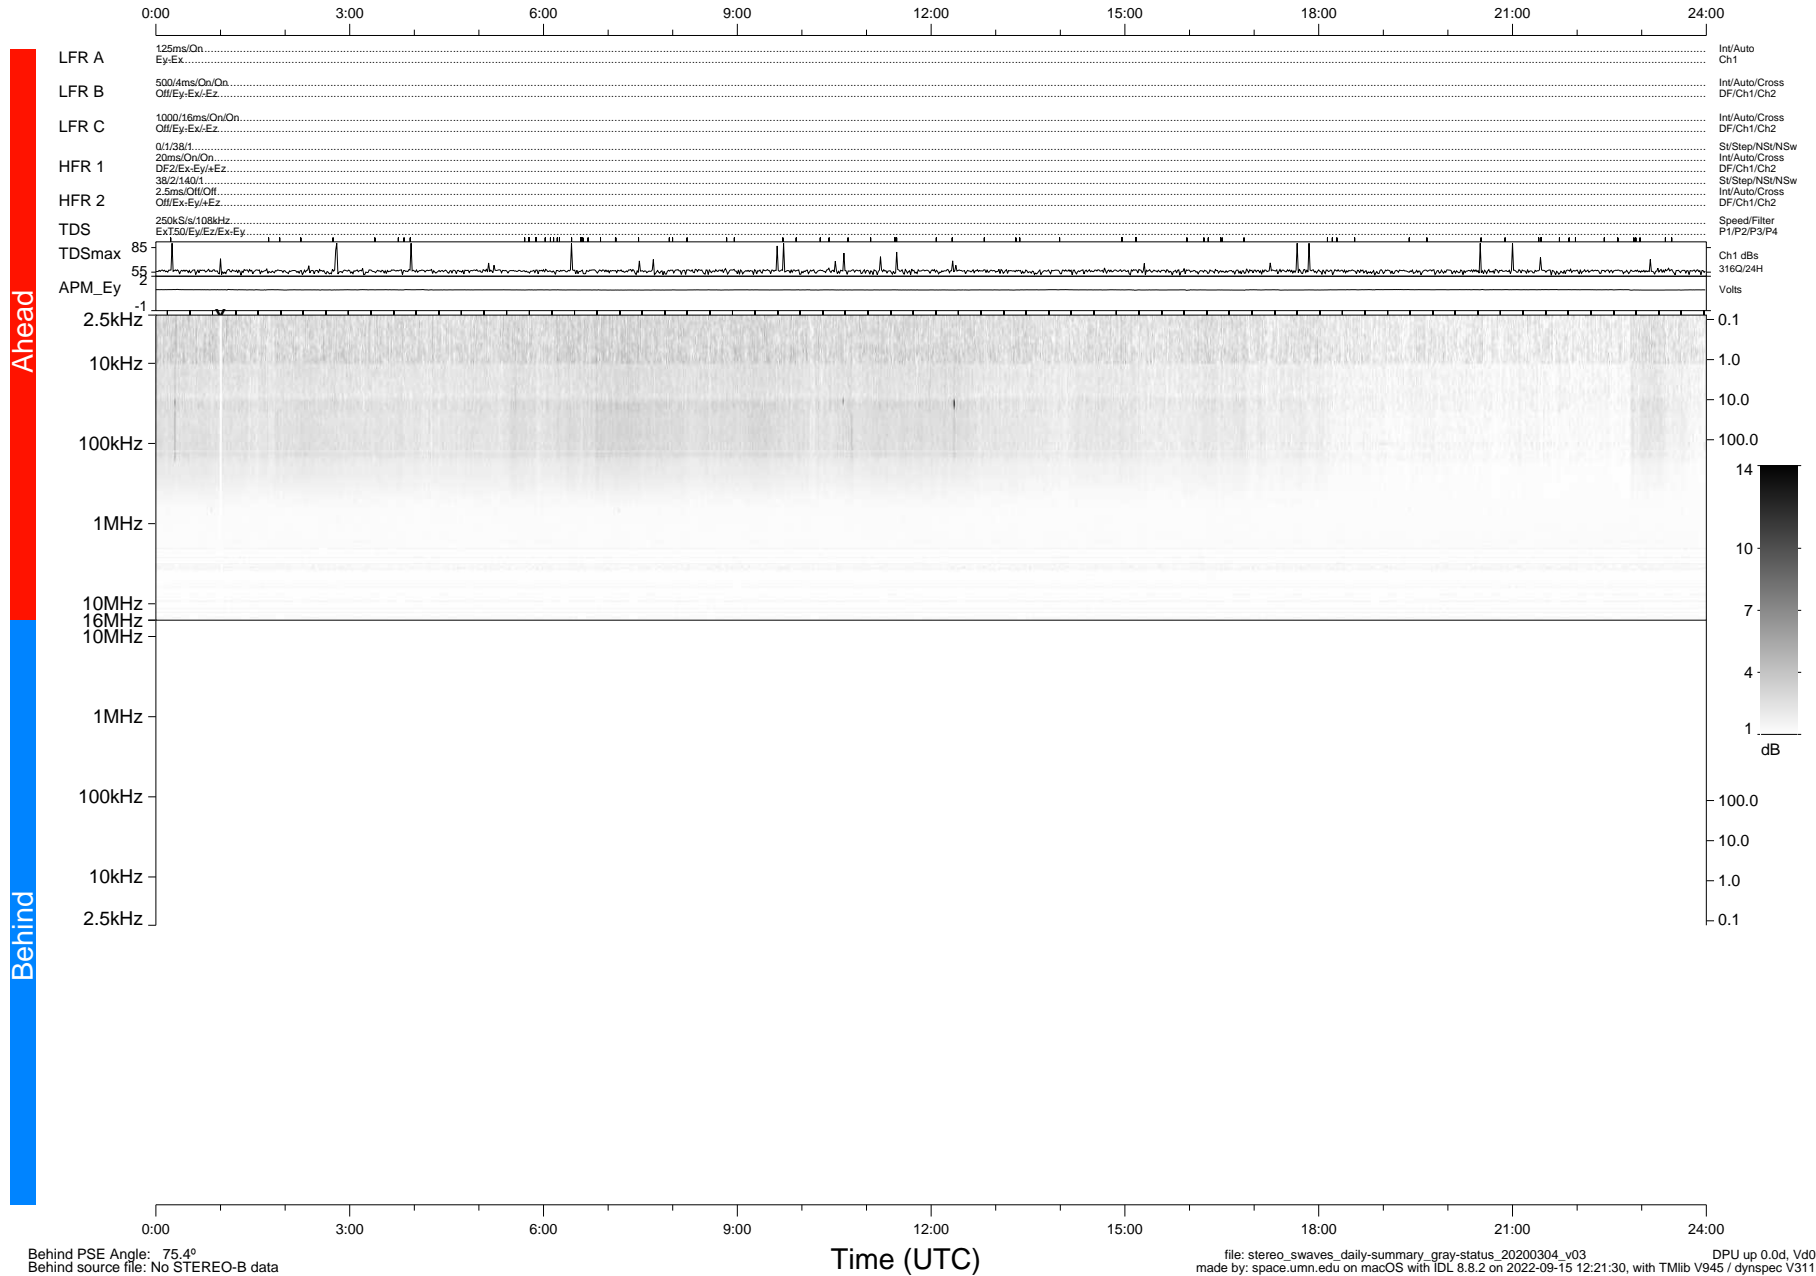

STEREO/WAVES Daily Summary - 04-Mar-2020 (DOY 064)

Ahead source file: swaves_ahead_2020_064_1_05.fin (Recovery: 100.0% HK, 101% Pkts)
 Ahead PSE Angle: -76.9°

DPU up 1701.9d, V412d32

Behind PSE Angle: 75.4°
 Behind source file: No STEREO-B data

Time (UTC)

file: stereo_swaves_daily-summary_gray-status_20200304_v03 DPU up 0.0d, Vd0
 made by: space.umn.edu on macOS with IDL 8.8.2 on 2022-09-15 12:21:30, with TLib V945 / dynspec V311