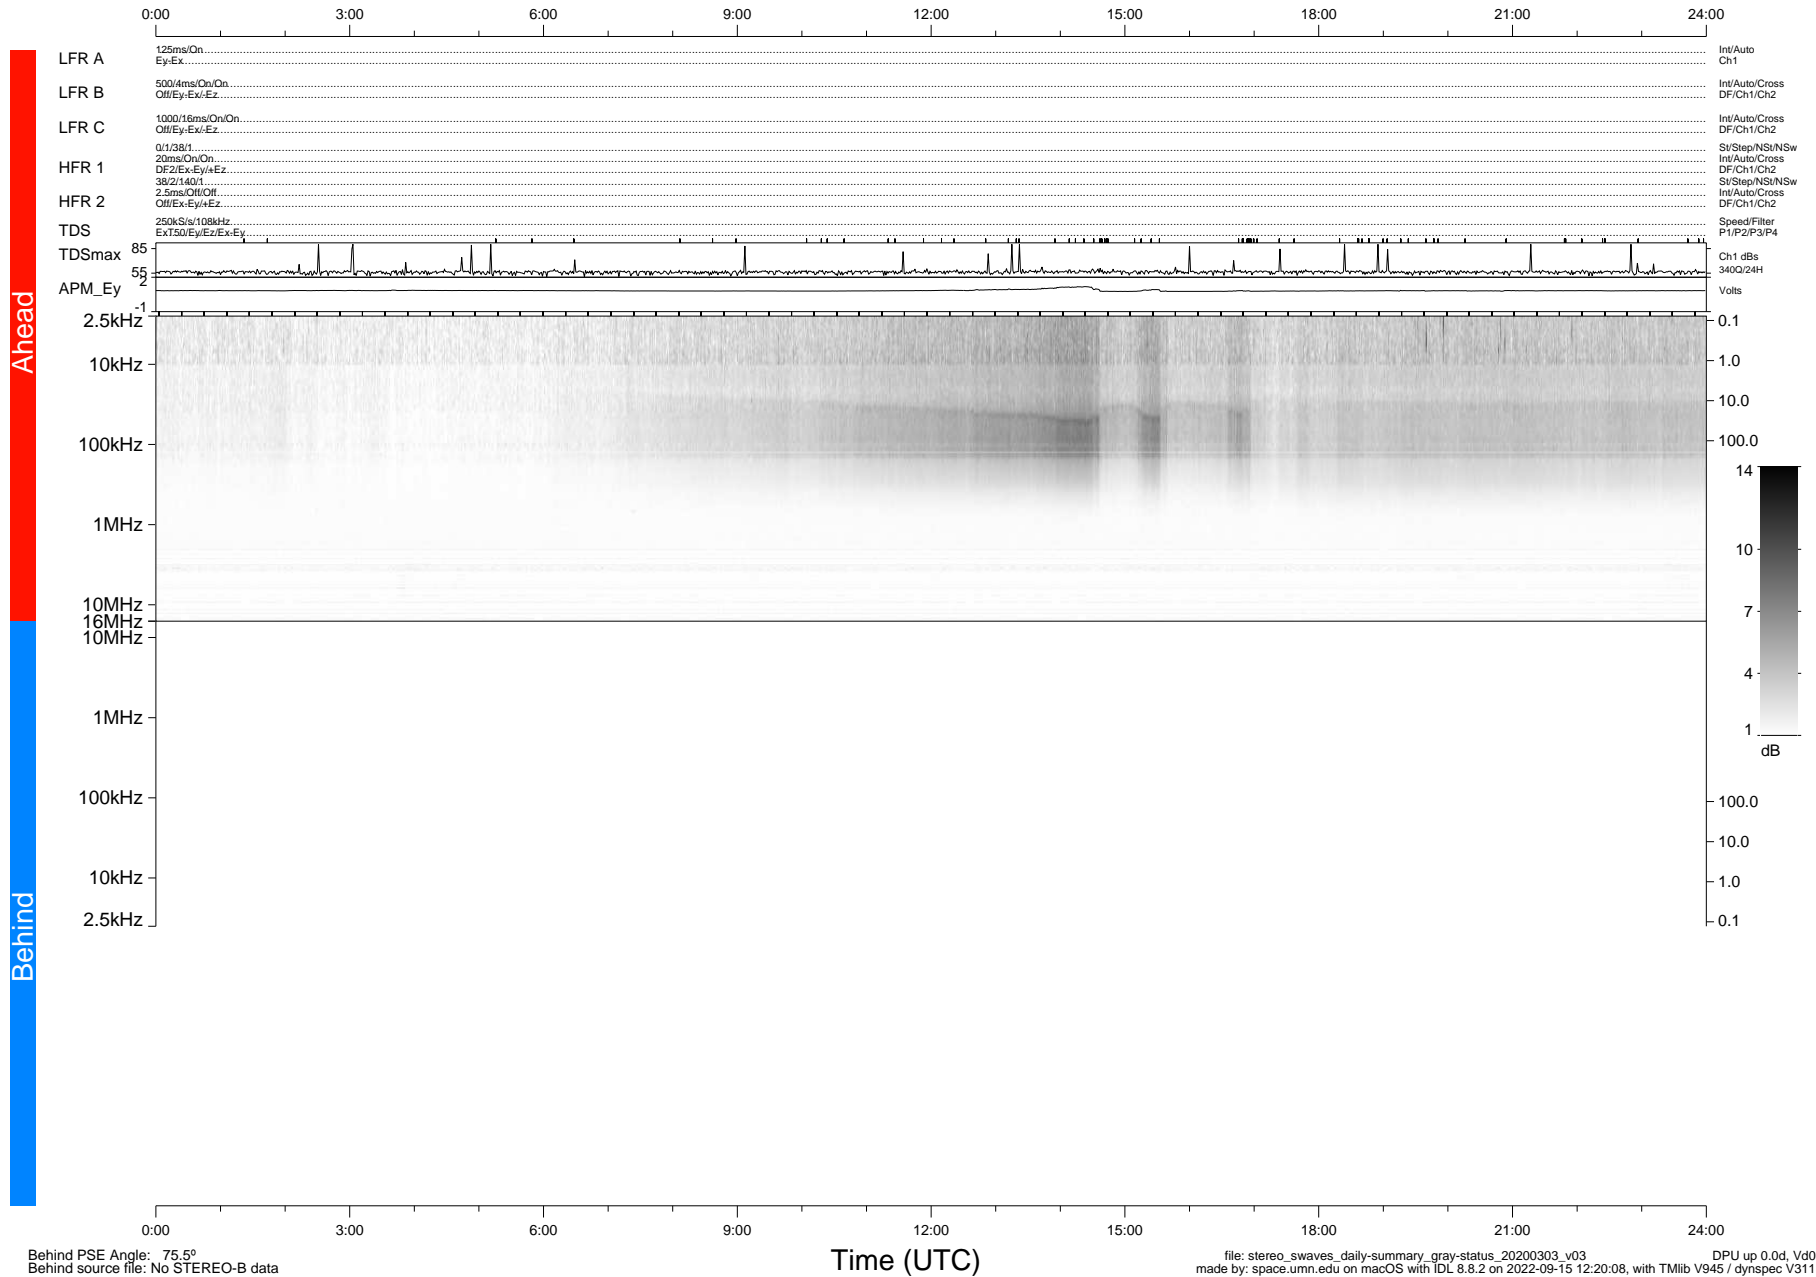

STEREO/WAVES Daily Summary - 03-Mar-2020 (DOY 063)

Ahead source file: swaves_ahead_2020_063_1_05.fin (Recovery: 100.0% HK, 105% Pkts)
 Ahead PSE Angle: -77.0°

DPU up 1700.9d, V412d32

Behind PSE Angle: 75.5°
 Behind source file: No STEREO-B data

Time (UTC)

file: stereo_swaves_daily-summary_gray-status_20200303_v03
 made by: space.umn.edu on macOS with IDL 8.8.2 on 2022-09-15 12:20:08, with Tlib V945 / dynspec V311
 DPU up 0.0d, Vd0