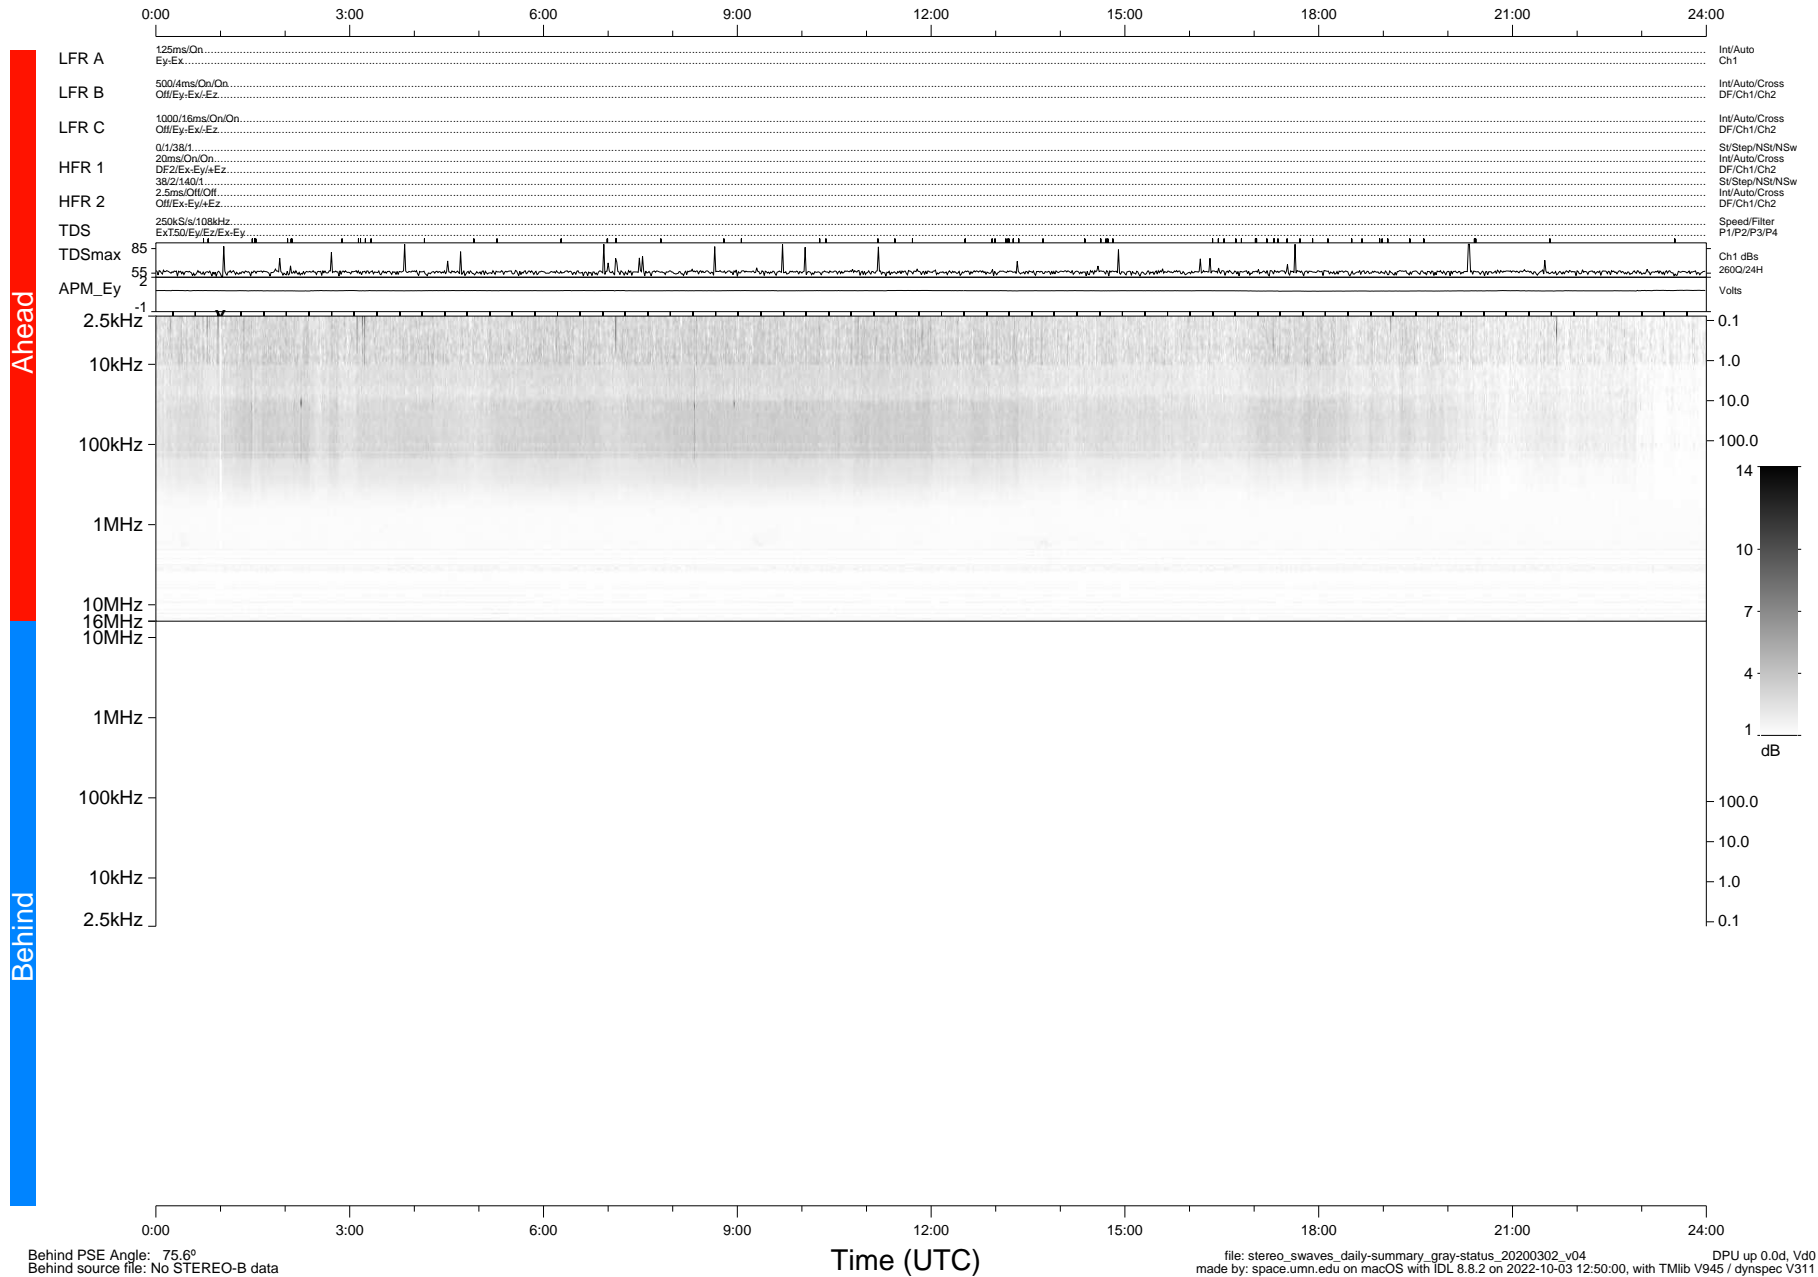

STEREO/WAVES Daily Summary - 02-Mar-2020 (DOY 062)

Ahead source file: swaves_ahead_2020_062_1_05.fin (Recovery: 100.0% HK, 93% Pkts)
 Ahead PSE Angle: -77.0°

DPU up 1699.9d, V412d32

Behind PSE Angle: 75.6°
 Behind source file: No STEREO-B data

Time (UTC)

file: stereo_swaves_daily-summary_gray-status_20200302_v04 DPU up 0.0d, Vd0
 made by: space.umn.edu on macOS with IDL 8.8.2 on 2022-10-03 12:50:00, with Tlib V945 / dynspec V311