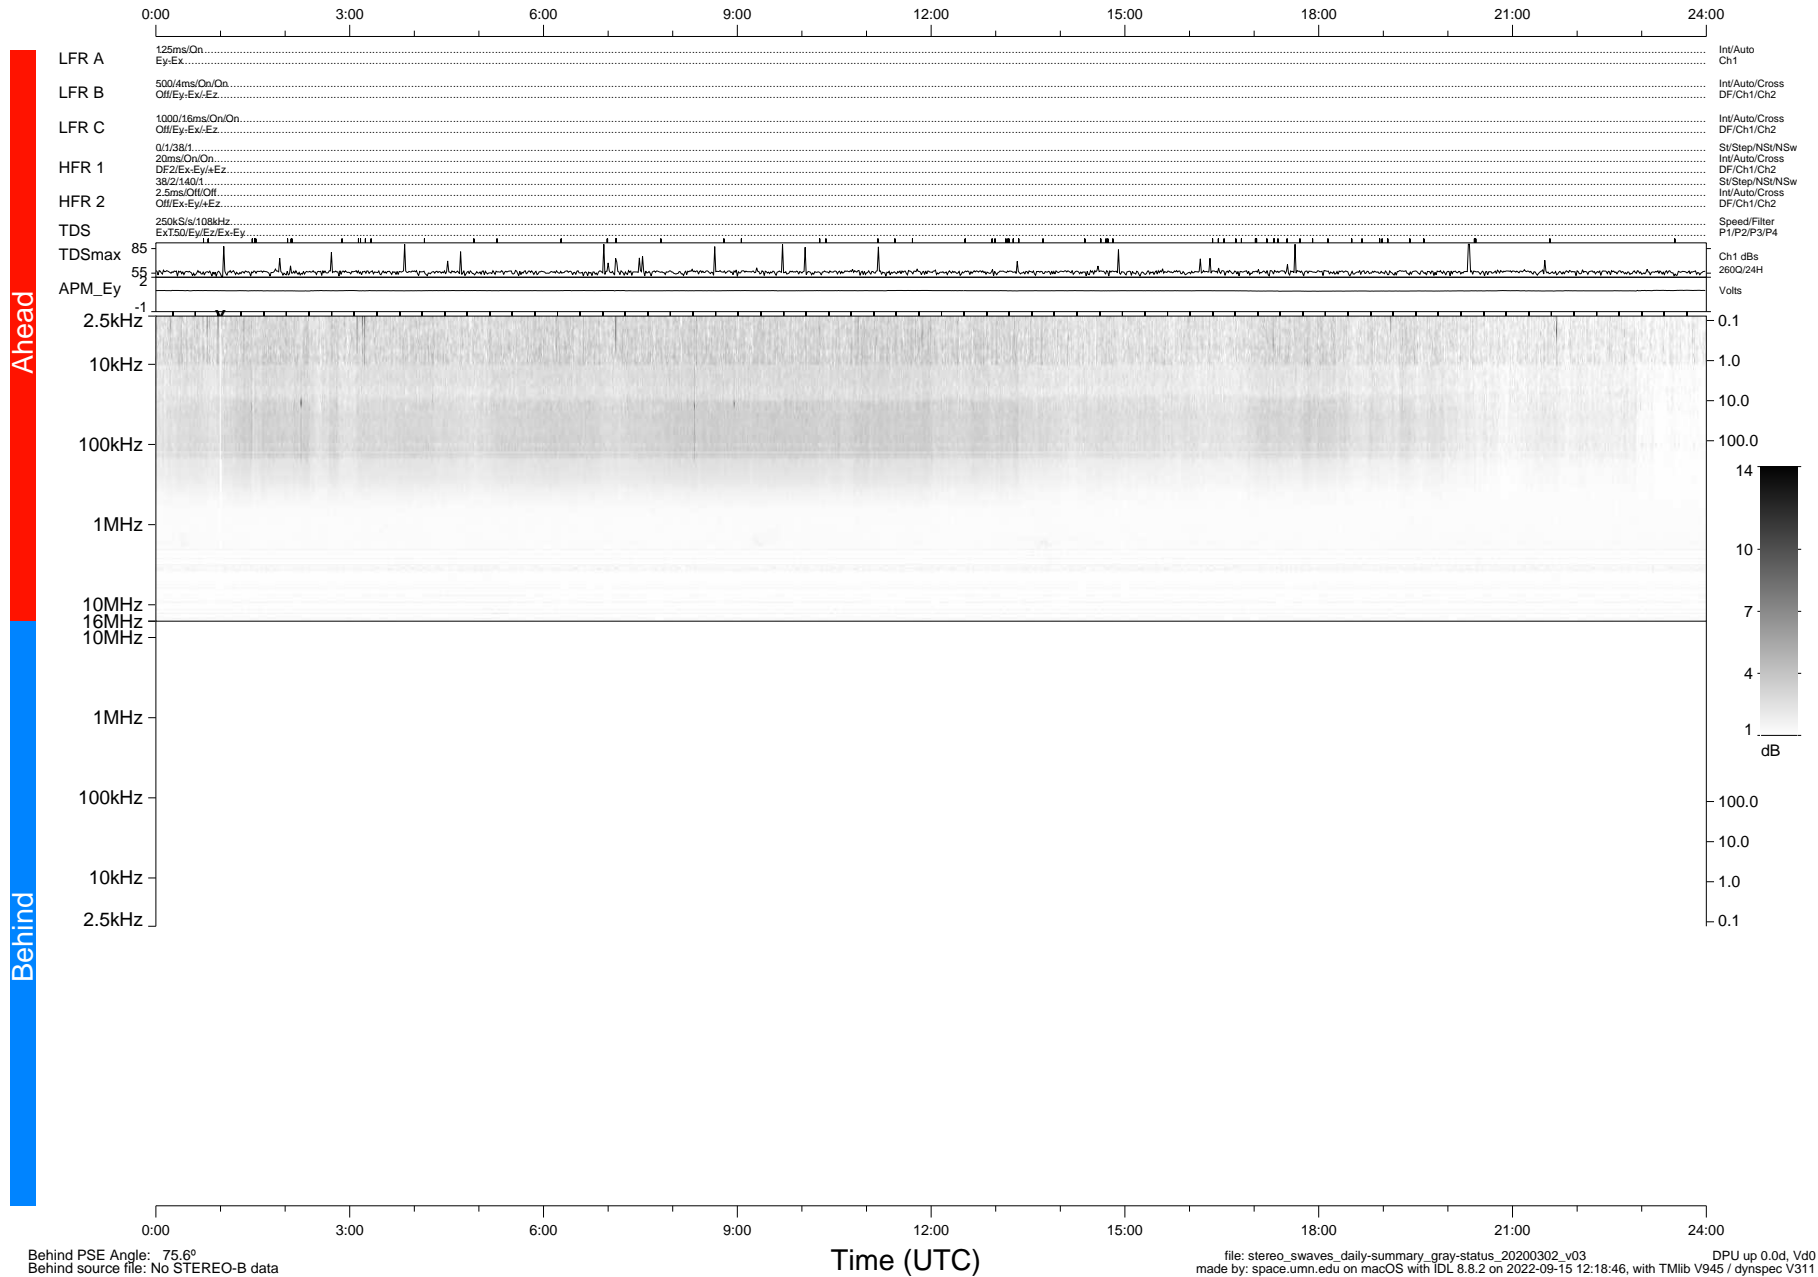

STEREO/WAVES Daily Summary - 02-Mar-2020 (DOY 062)

Ahead source file: swaves_ahead_2020_062_1_05.fin (Recovery: 100.0% HK, 93% Pkts)
 Ahead PSE Angle: -77.0°

DPU up 1699.9d, V412d32

Behind PSE Angle: 75.6°
 Behind source file: No STEREO-B data

file: stereo_swaves_daily-summary_gray-status_20200302_v03
 made by: space.umn.edu on macOS with IDL 8.8.2 on 2022-09-15 12:18:46, with TLib V945 / dynspec V311
 DPU up 0.0d, Vd0