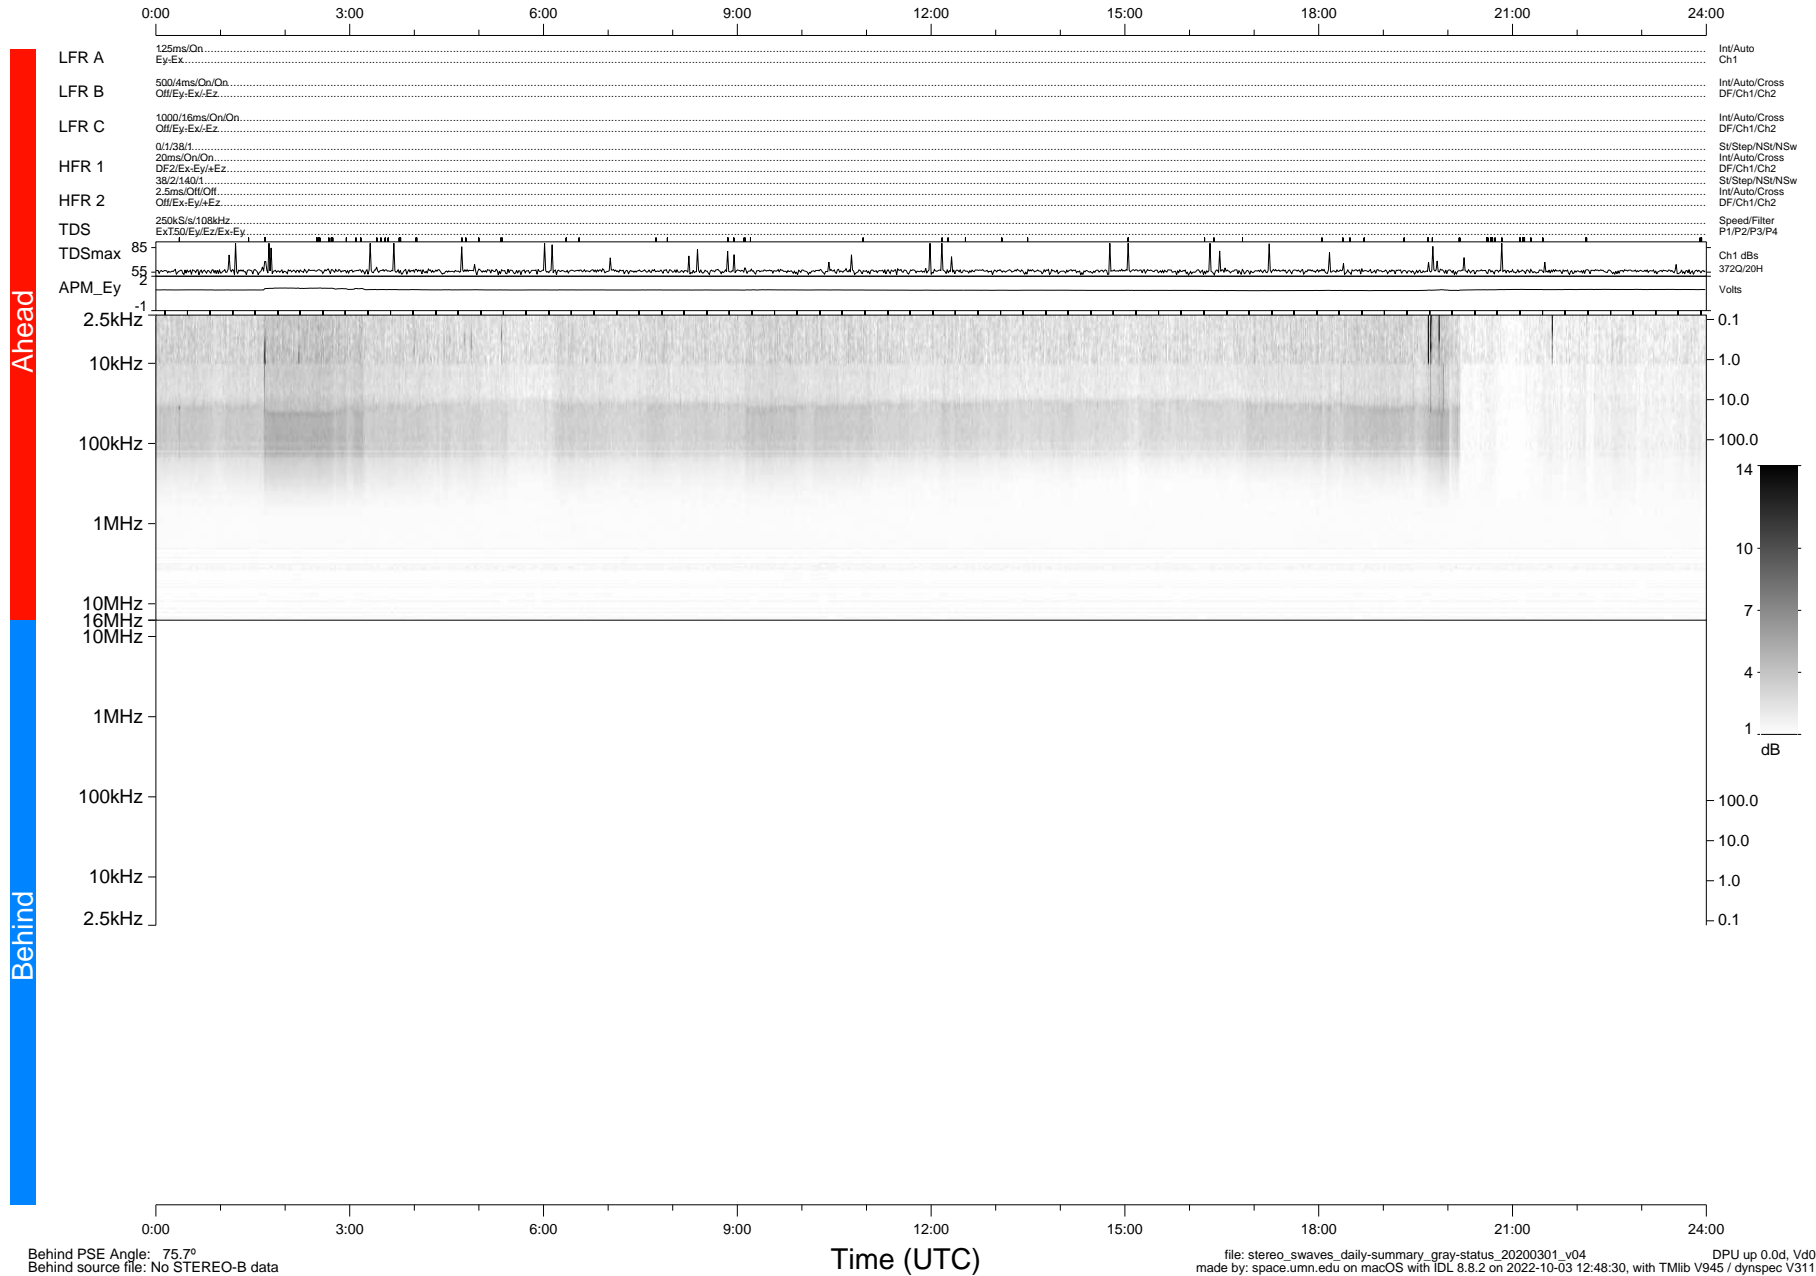

# STEREO/WAVES Daily Summary - 01-Mar-2020 (DOY 061)

Ahead source file: swaves\_ahead\_2020\_061\_1\_05.fin (Recovery: 100.0% HK, 109% Pkts)  
 Ahead PSE Angle: -77.0°

DPU up 1698.9d, V412d32

Behind PSE Angle: 75.7°  
 Behind source file: No STEREO-B data

file: stereo\_swaves\_daily-summary\_gray-status\_20200301\_v04  
 made by: space.umn.edu on macOS with IDL 8.8.2 on 2022-10-03 12:48:30, with TLib V945 / dynspec V311  
 DPU up 0.0d, Vd0