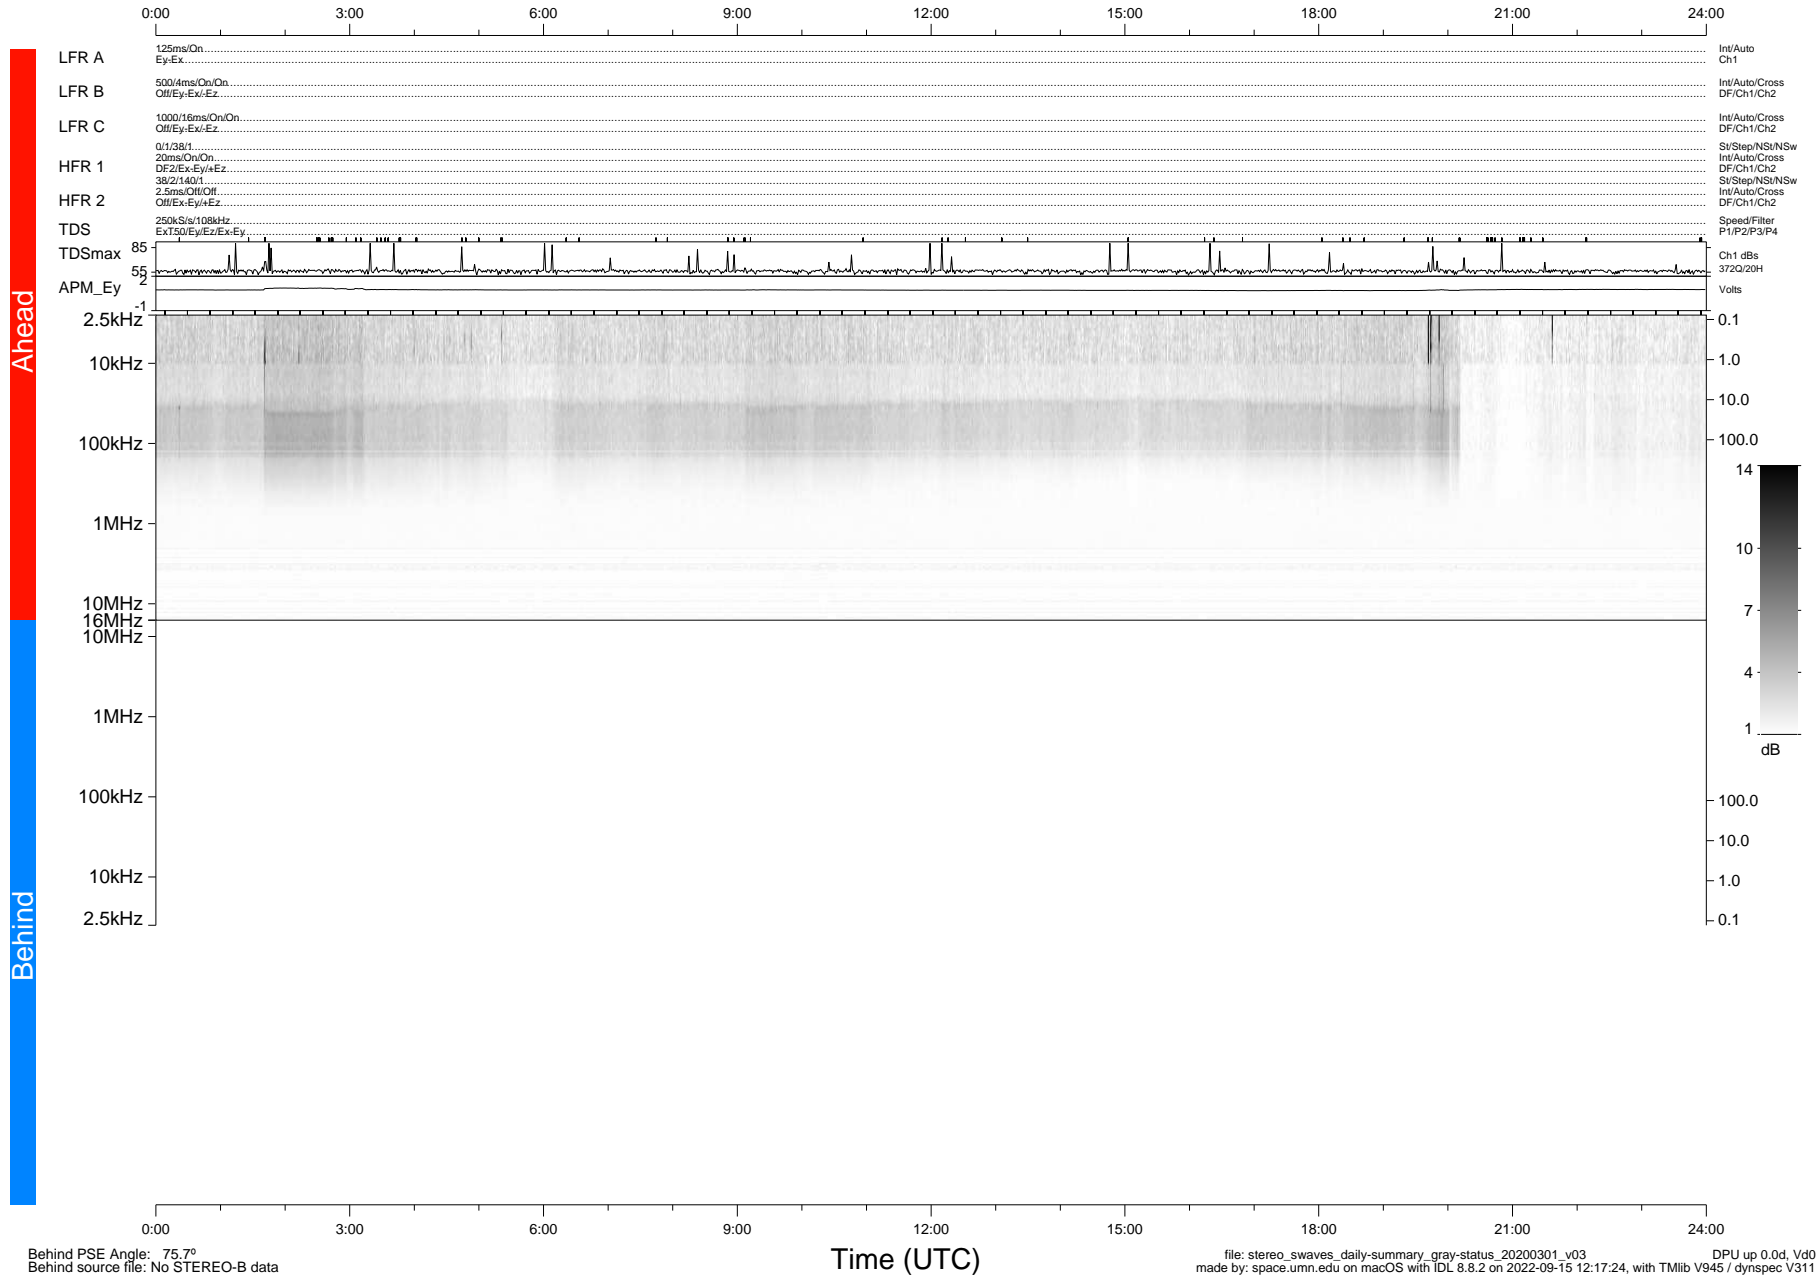

STEREO/WAVES Daily Summary - 01-Mar-2020 (DOY 061)

Ahead source file: swaves_ahead_2020_061_1_05.fin (Recovery: 100.0% HK, 109% Pkts)
 Ahead PSE Angle: -77.0°

DPU up 1698.9d, V412d32

Behind PSE Angle: 75.7°
 Behind source file: No STEREO-B data

file: stereo_swaves_daily-summary_gray-status_20200301_v03
 made by: space.umn.edu on macOS with IDL 8.8.2 on 2022-09-15 12:17:24, with TLib V945 / dynspec V311
 DPU up 0.0d, Vd0