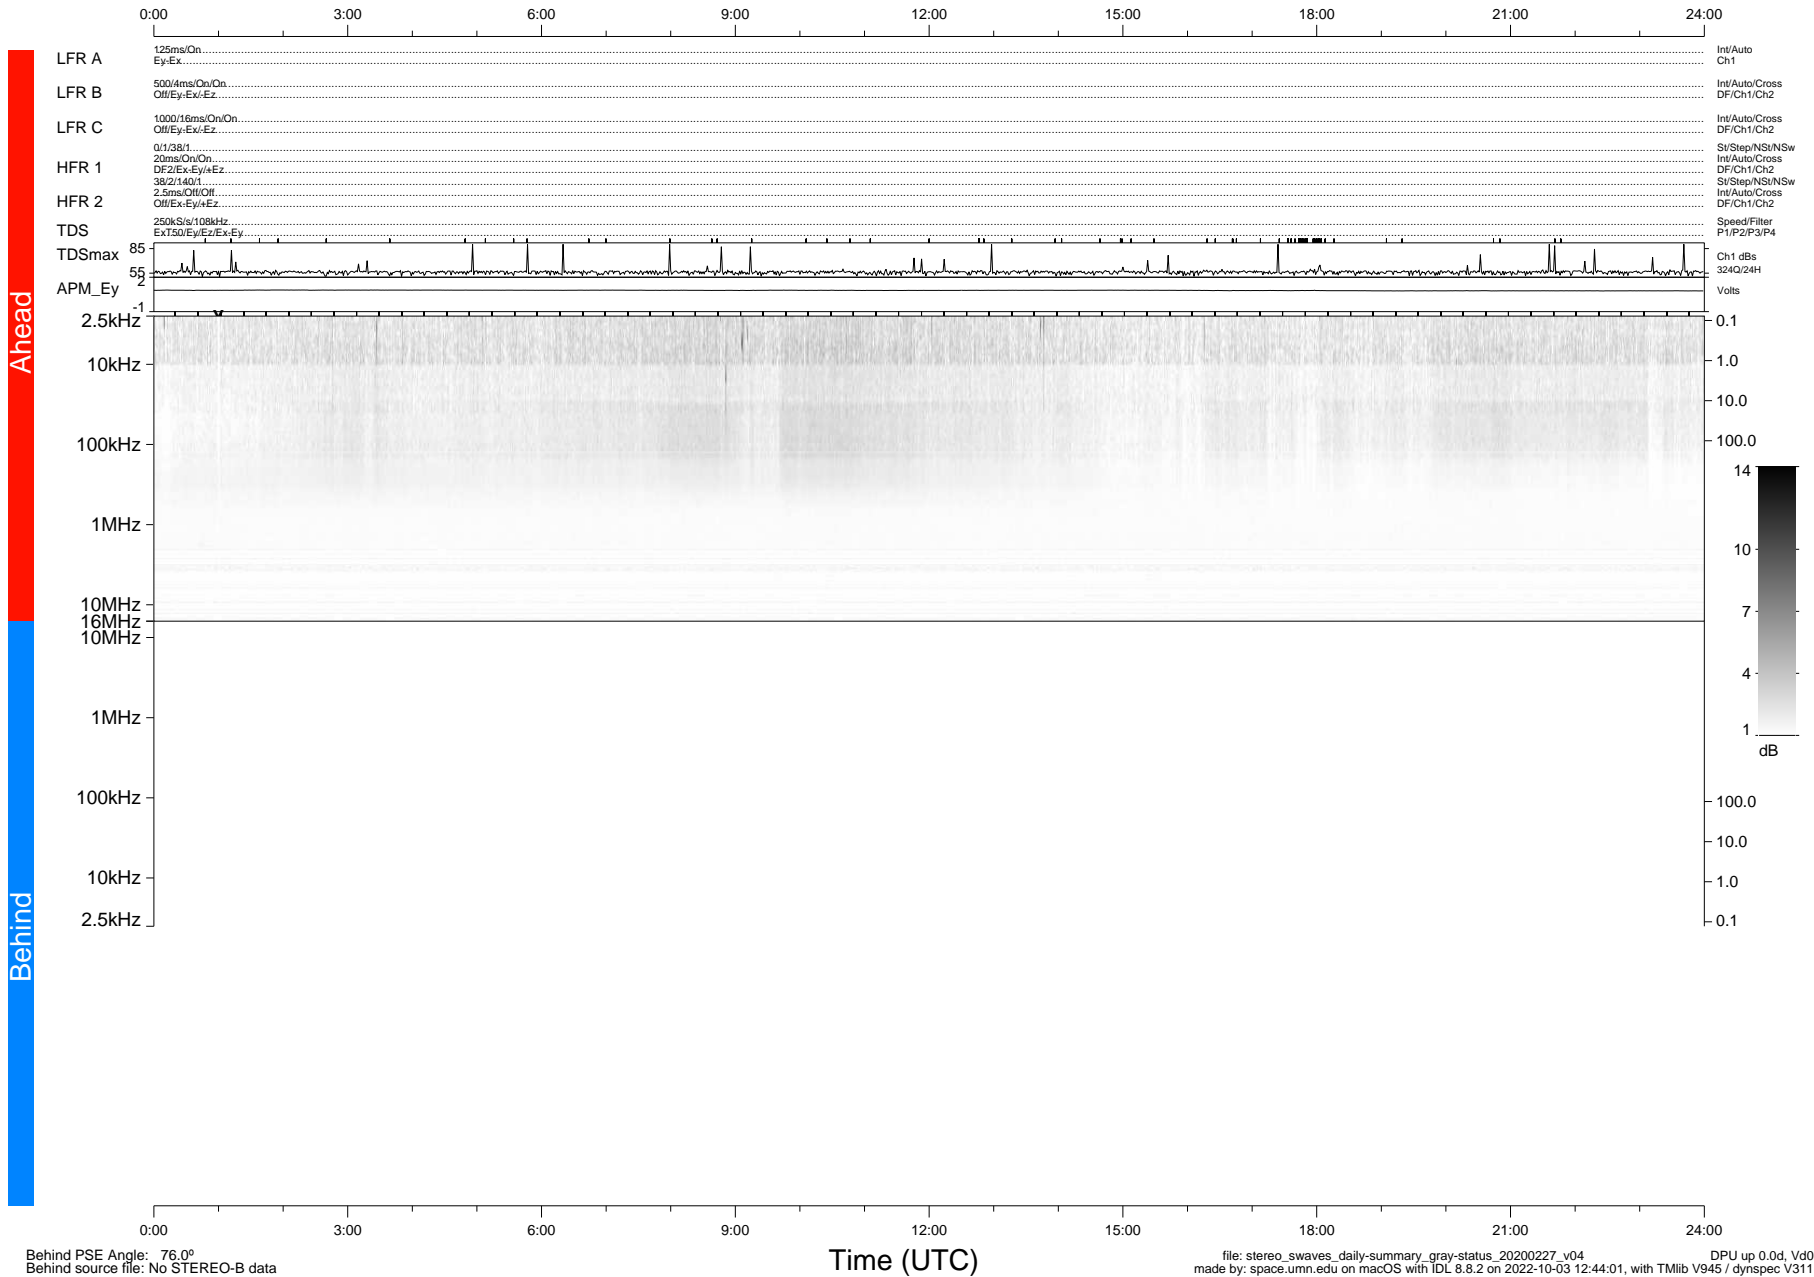

# STEREO/WAVES Daily Summary - 27-Feb-2020 (DOY 058)

Ahead source file: swaves\_ahead\_2020\_058\_1\_05.fin (Recovery: 100.0% HK, 102% Pkts)  
 Ahead PSE Angle: -77.2°

DPU up 1695.9d, V412d32

Behind PSE Angle: 76.0°  
 Behind source file: No STEREO-B data

file: stereo\_swaves\_daily-summary\_gray-status\_20200227\_v04 DPU up 0.0d, Vd0  
 made by: space.umn.edu on macOS with IDL 8.8.2 on 2022-10-03 12:44:01, with TLib V945 / dynspec V311