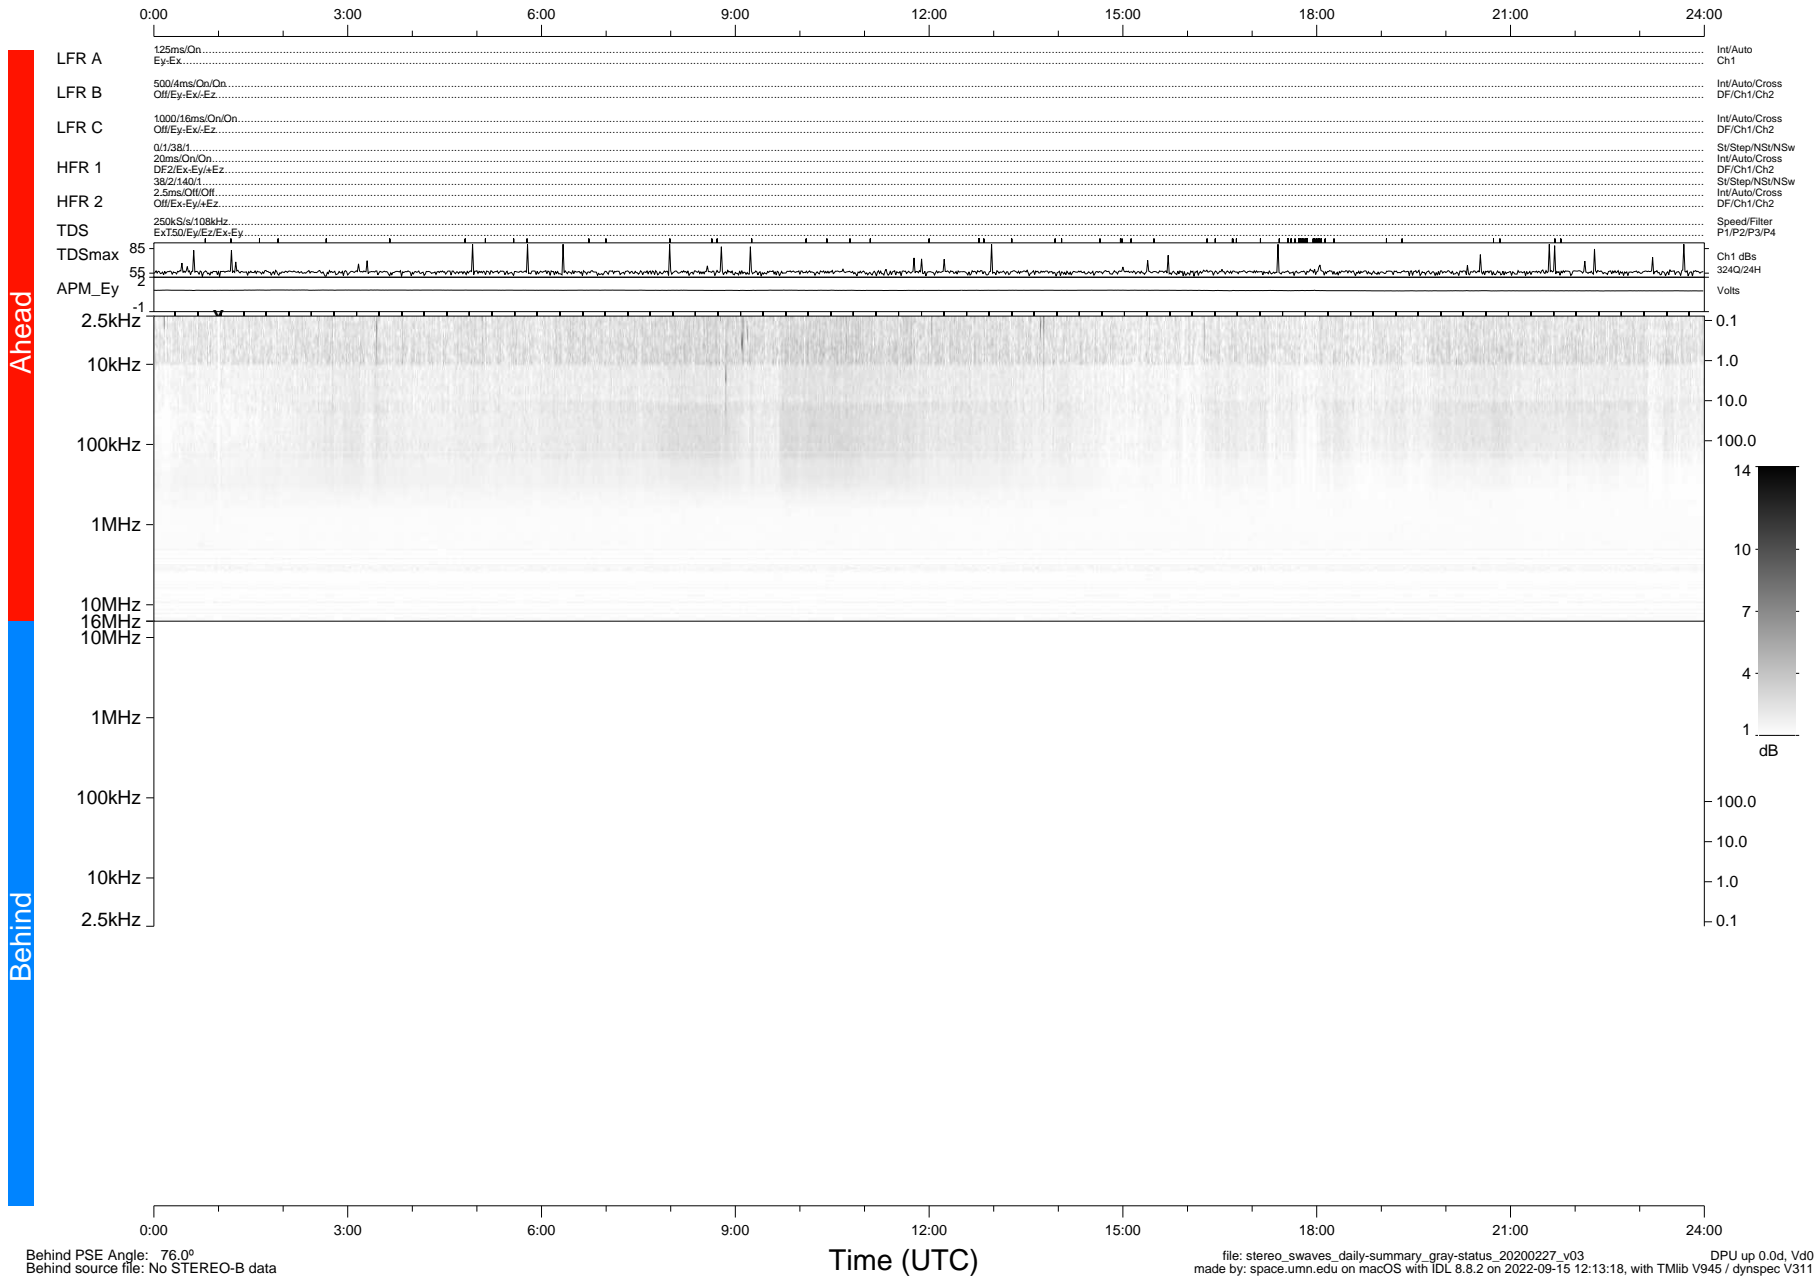

STEREO/WAVES Daily Summary - 27-Feb-2020 (DOY 058)

Ahead source file: swaves_ahead_2020_058_1_05.fin (Recovery: 100.0% HK, 102% Pkts)
 Ahead PSE Angle: -77.2°

DPU up 1695.9d, V412d32

Behind PSE Angle: 76.0°
 Behind source file: No STEREO-B data

file: stereo_swaves_daily-summary_gray-status_20200227_v03 DPU up 0.0d, Vd0
 made by: space.umn.edu on macOS with IDL 8.8.2 on 2022-09-15 12:13:18, with TLib V945 / dynspec V311