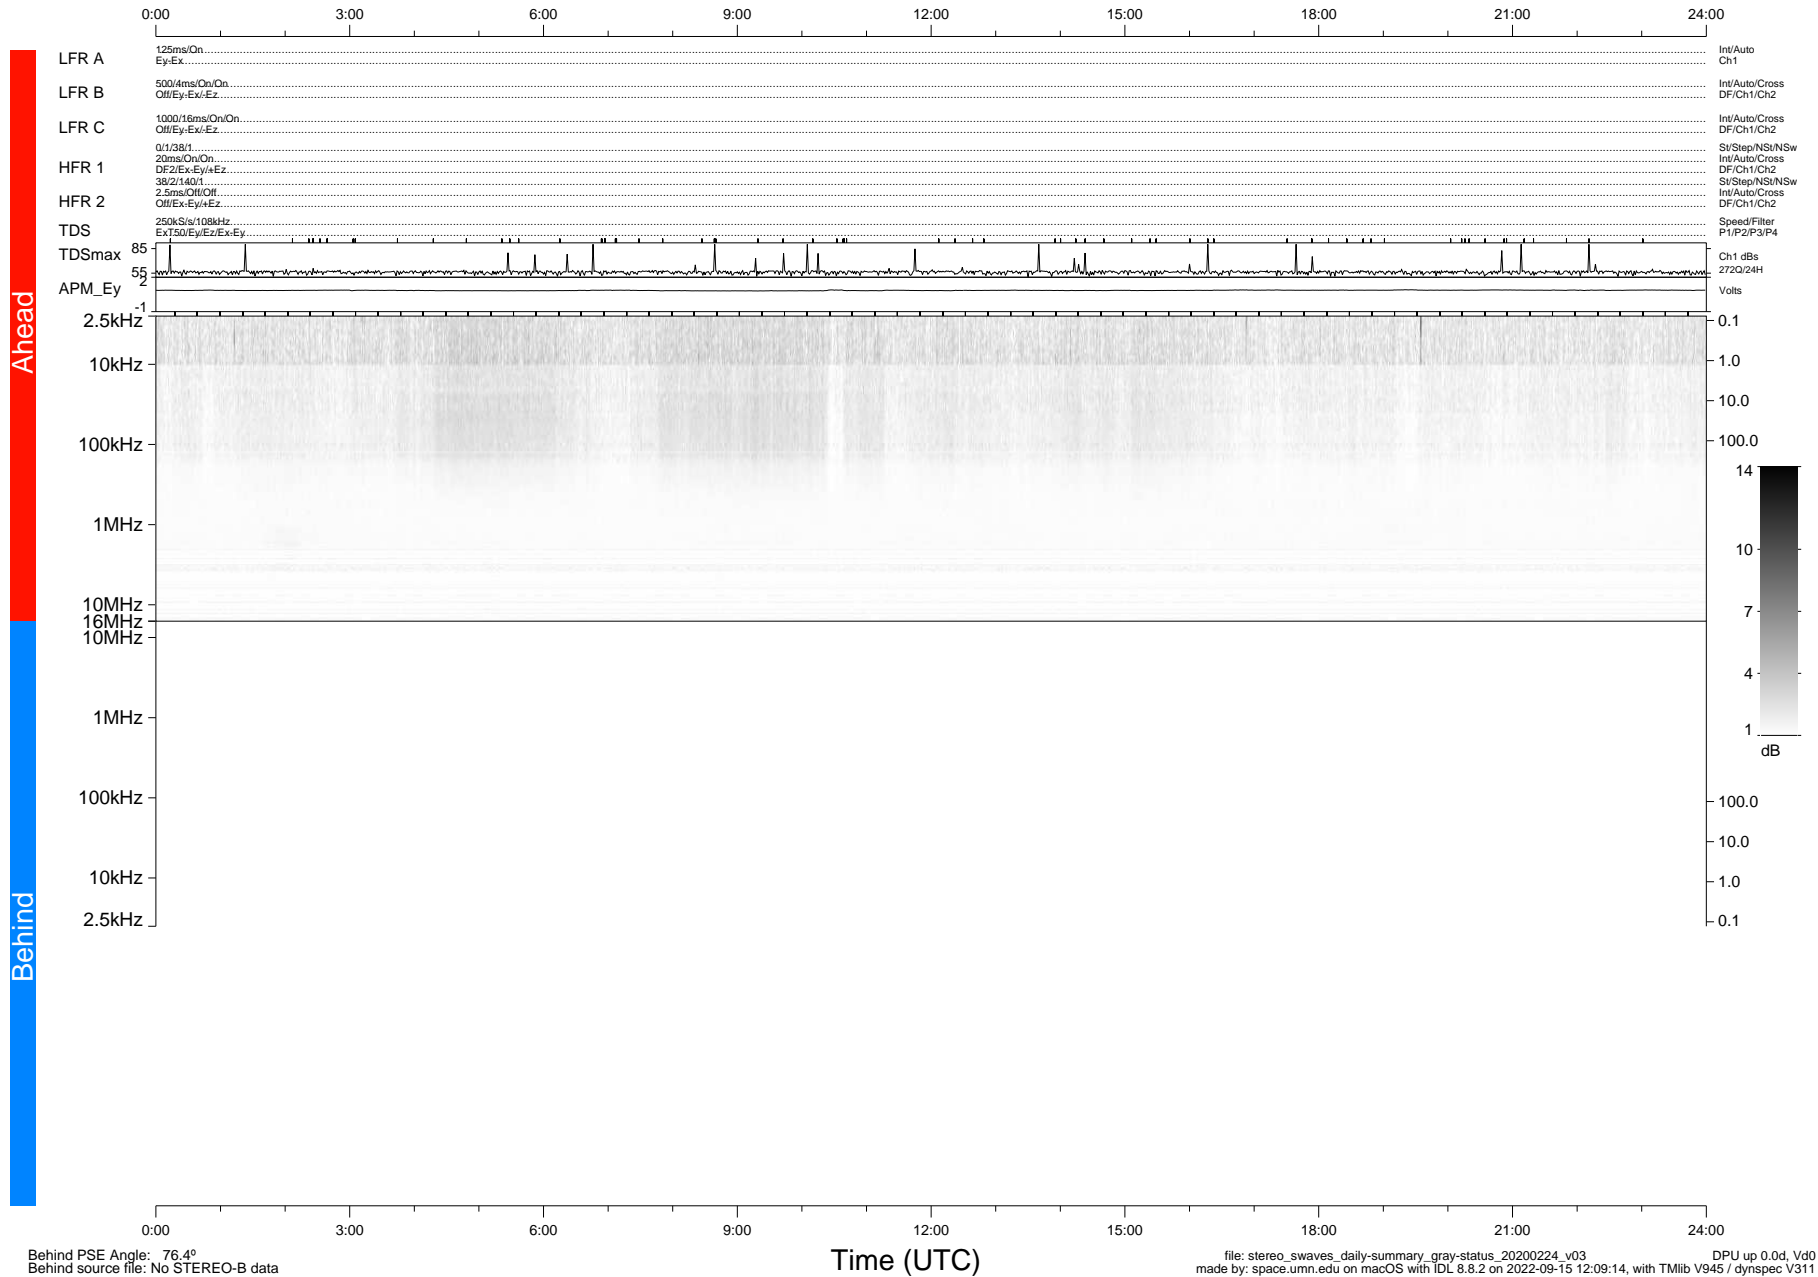

STEREO/WAVES Daily Summary - 24-Feb-2020 (DOY 055)

Ahead source file: swaves_ahead_2020_055_1_05.fin (Recovery: 100.0% HK, 95% Pkts)
 Ahead PSE Angle: -77.2°

DPU up 1692.9d, V412d32

Behind PSE Angle: 76.4°
 Behind source file: No STEREO-B data

file: stereo_swaves_daily-summary_gray-status_20200224_v03
 made by: space.umn.edu on macOS with IDL 8.8.2 on 2022-09-15 12:09:14, with Tlib V945 / dynspec V311
 DPU up 0.0d, Vd0