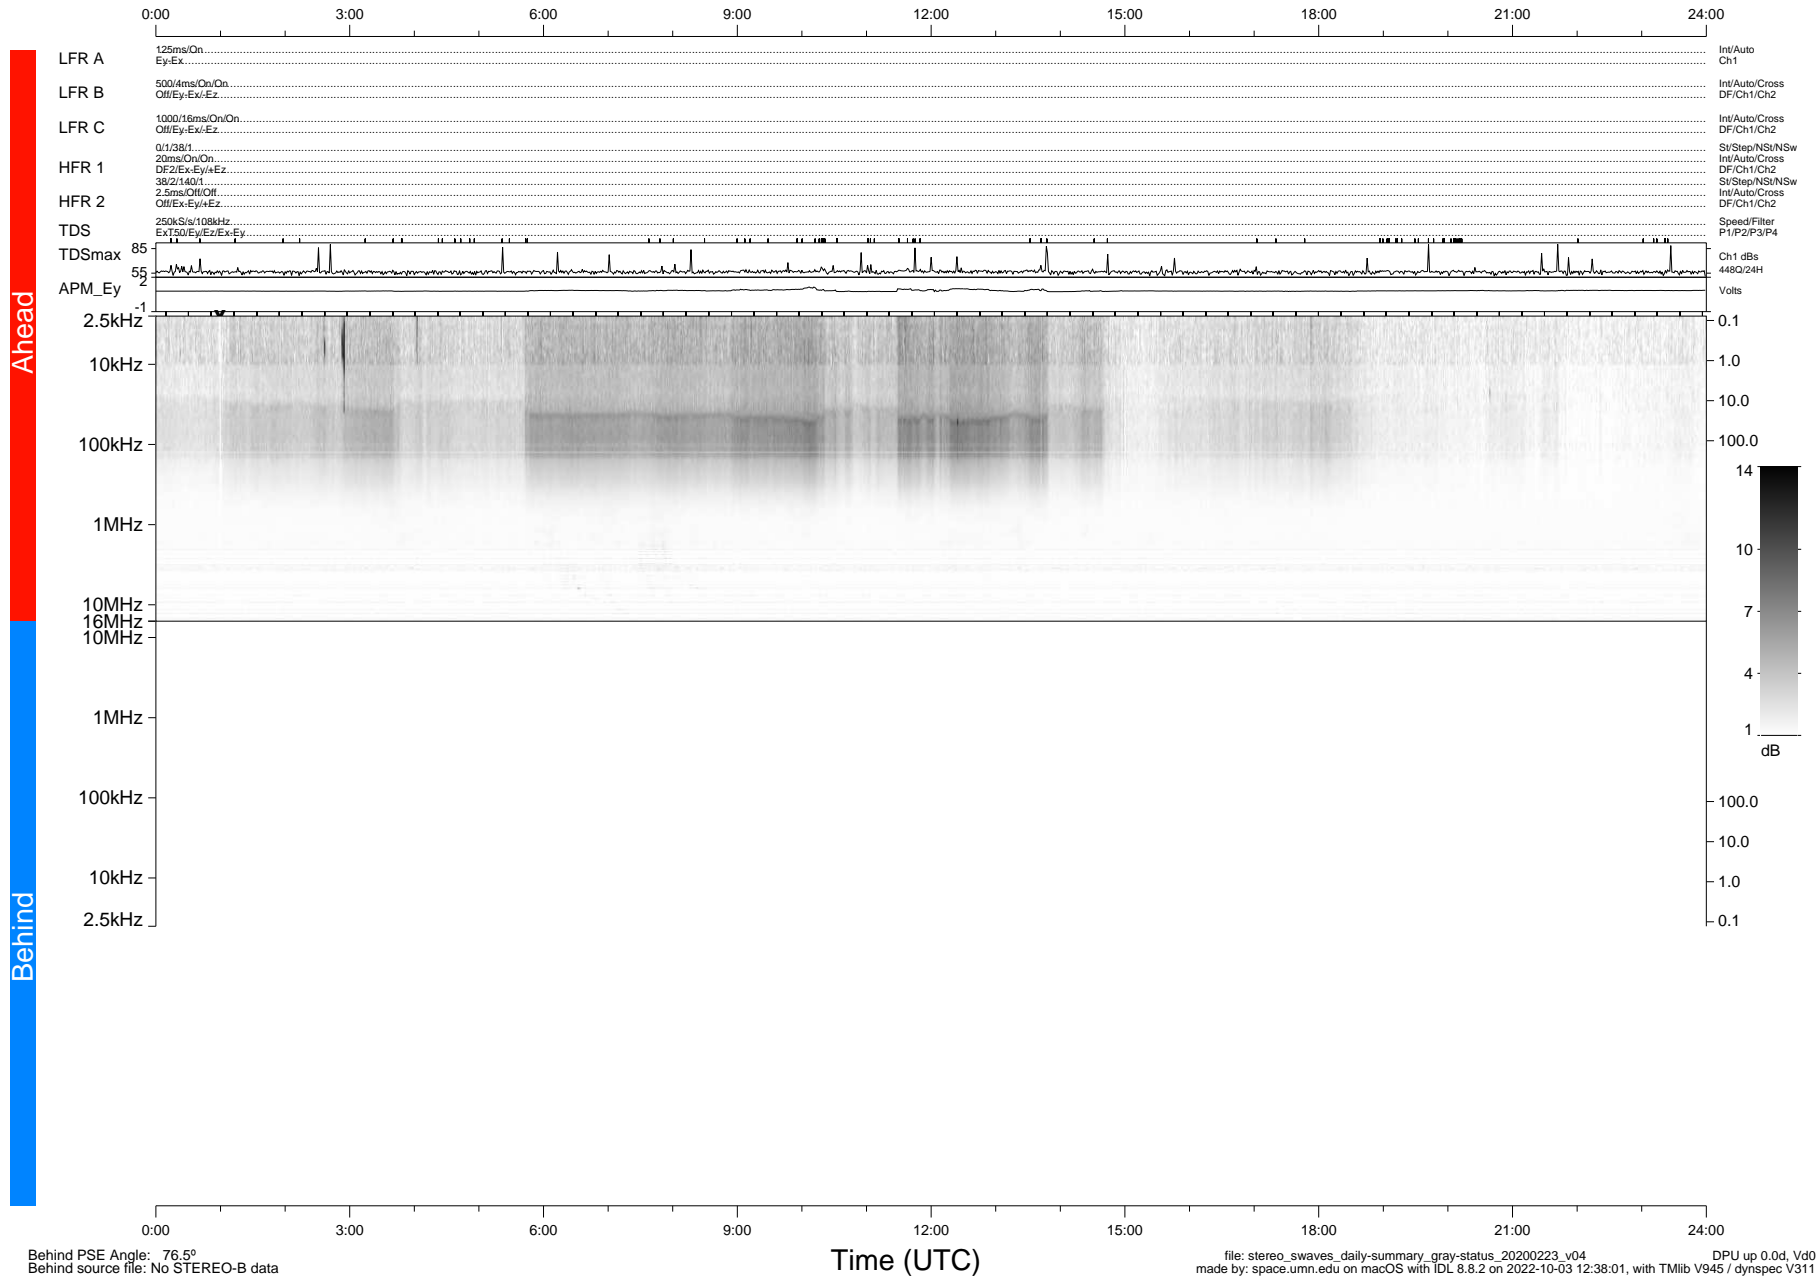

# STEREO/WAVES Daily Summary - 23-Feb-2020 (DOY 054)

Ahead source file: swaves\_ahead\_2020\_054\_1\_05.fin (Recovery: 100.0% HK, 121% Pkts)  
 Ahead PSE Angle: -77.2°

DPU up 1691.9d, V412d32

Behind PSE Angle: 76.5°  
 Behind source file: No STEREO-B data

file: stereo\_swaves\_daily-summary\_gray-status\_20200223\_v04  
 made by: space.umn.edu on macOS with IDL 8.8.2 on 2022-10-03 12:38:01, with TLib V945 / dynspec V311  
 DPU up 0.0d, Vd0