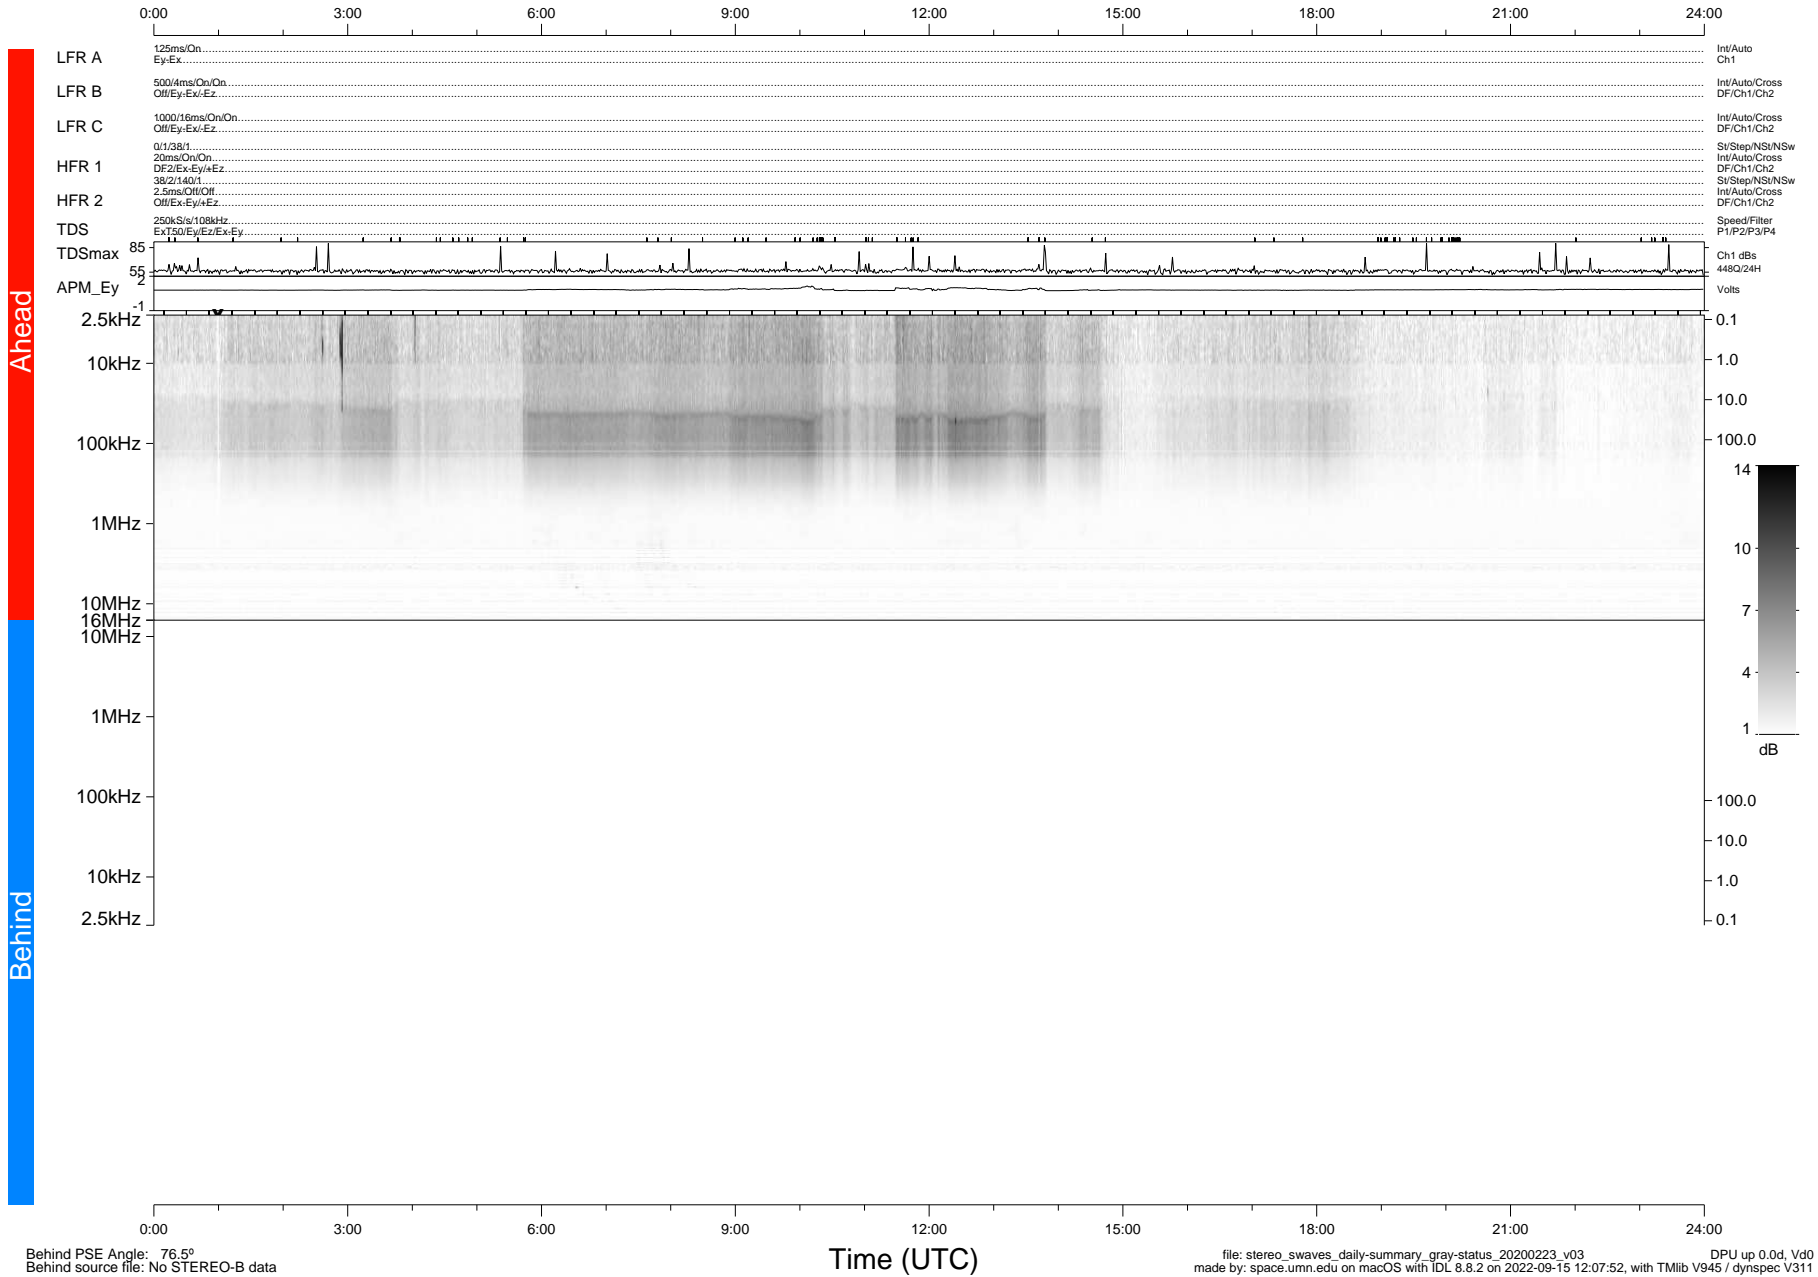

STEREO/WAVES Daily Summary - 23-Feb-2020 (DOY 054)

Ahead source file: swaves_ahead_2020_054_1_05.fin (Recovery: 100.0% HK, 121% Pkts)
 Ahead PSE Angle: -77.2°

DPU up 1691.9d, V412d32

Behind PSE Angle: 76.5°
 Behind source file: No STEREO-B data

file: stereo_swaves_daily-summary_gray-status_20200223_v03
 made by: space.umn.edu on macOS with IDL 8.8.2 on 2022-09-15 12:07:52, with TLib V945 / dynspec V311
 DPU up 0.0d, Vd0