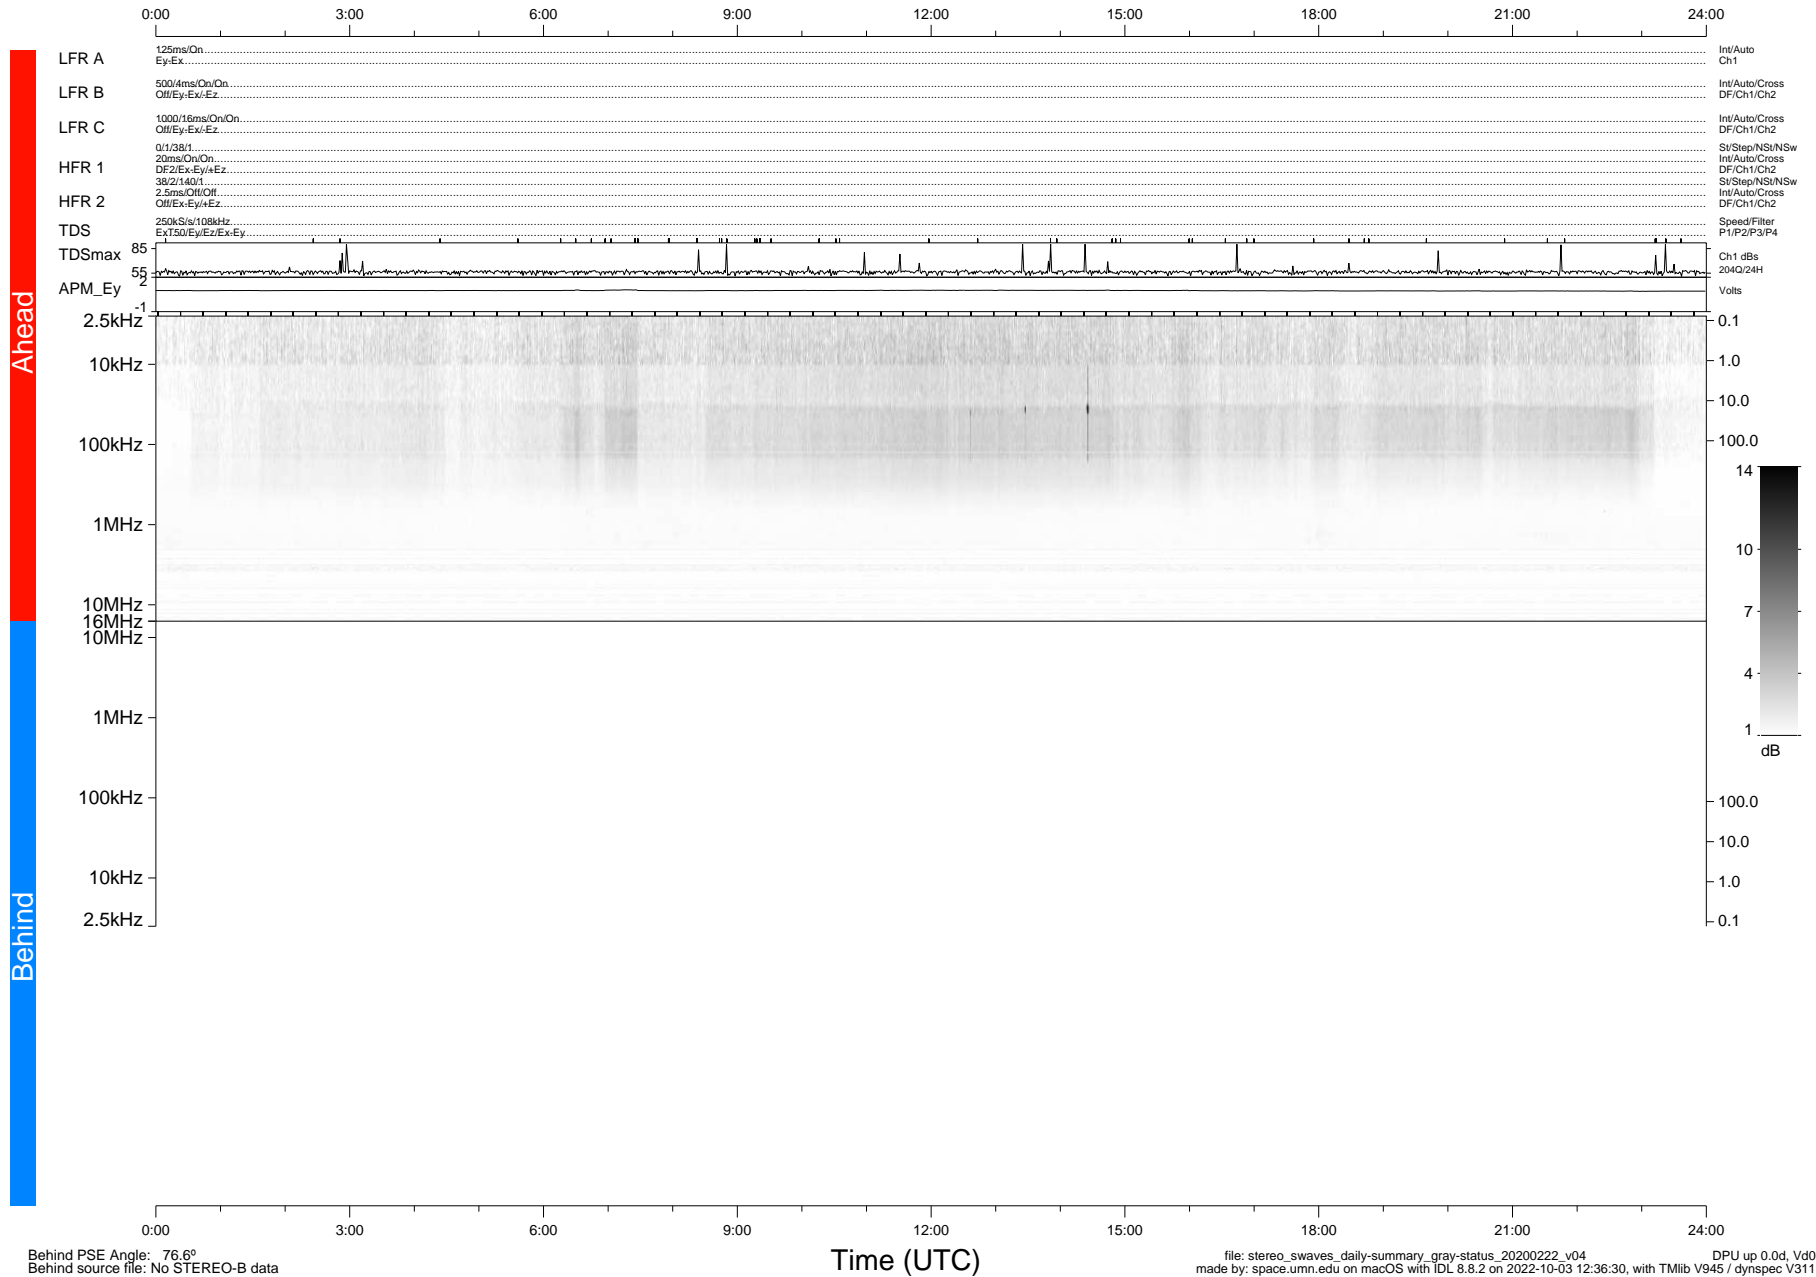

# STEREO/WAVES Daily Summary - 22-Feb-2020 (DOY 053)

Ahead source file: swaves\_ahead\_2020\_053\_1\_05.fin (Recovery: 100.0% HK, 85% Pkts)  
 Ahead PSE Angle: -77.2°

DPU up 1690.9d, V412d32

Behind PSE Angle: 76.6°  
 Behind source file: No STEREO-B data

file: stereo\_swaves\_daily-summary\_gray-status\_20200222\_v04 DPU up 0.0d, Vd0  
 made by: space.umn.edu on macOS with IDL 8.8.2 on 2022-10-03 12:36:30, with Tlib V945 / dynspec V311