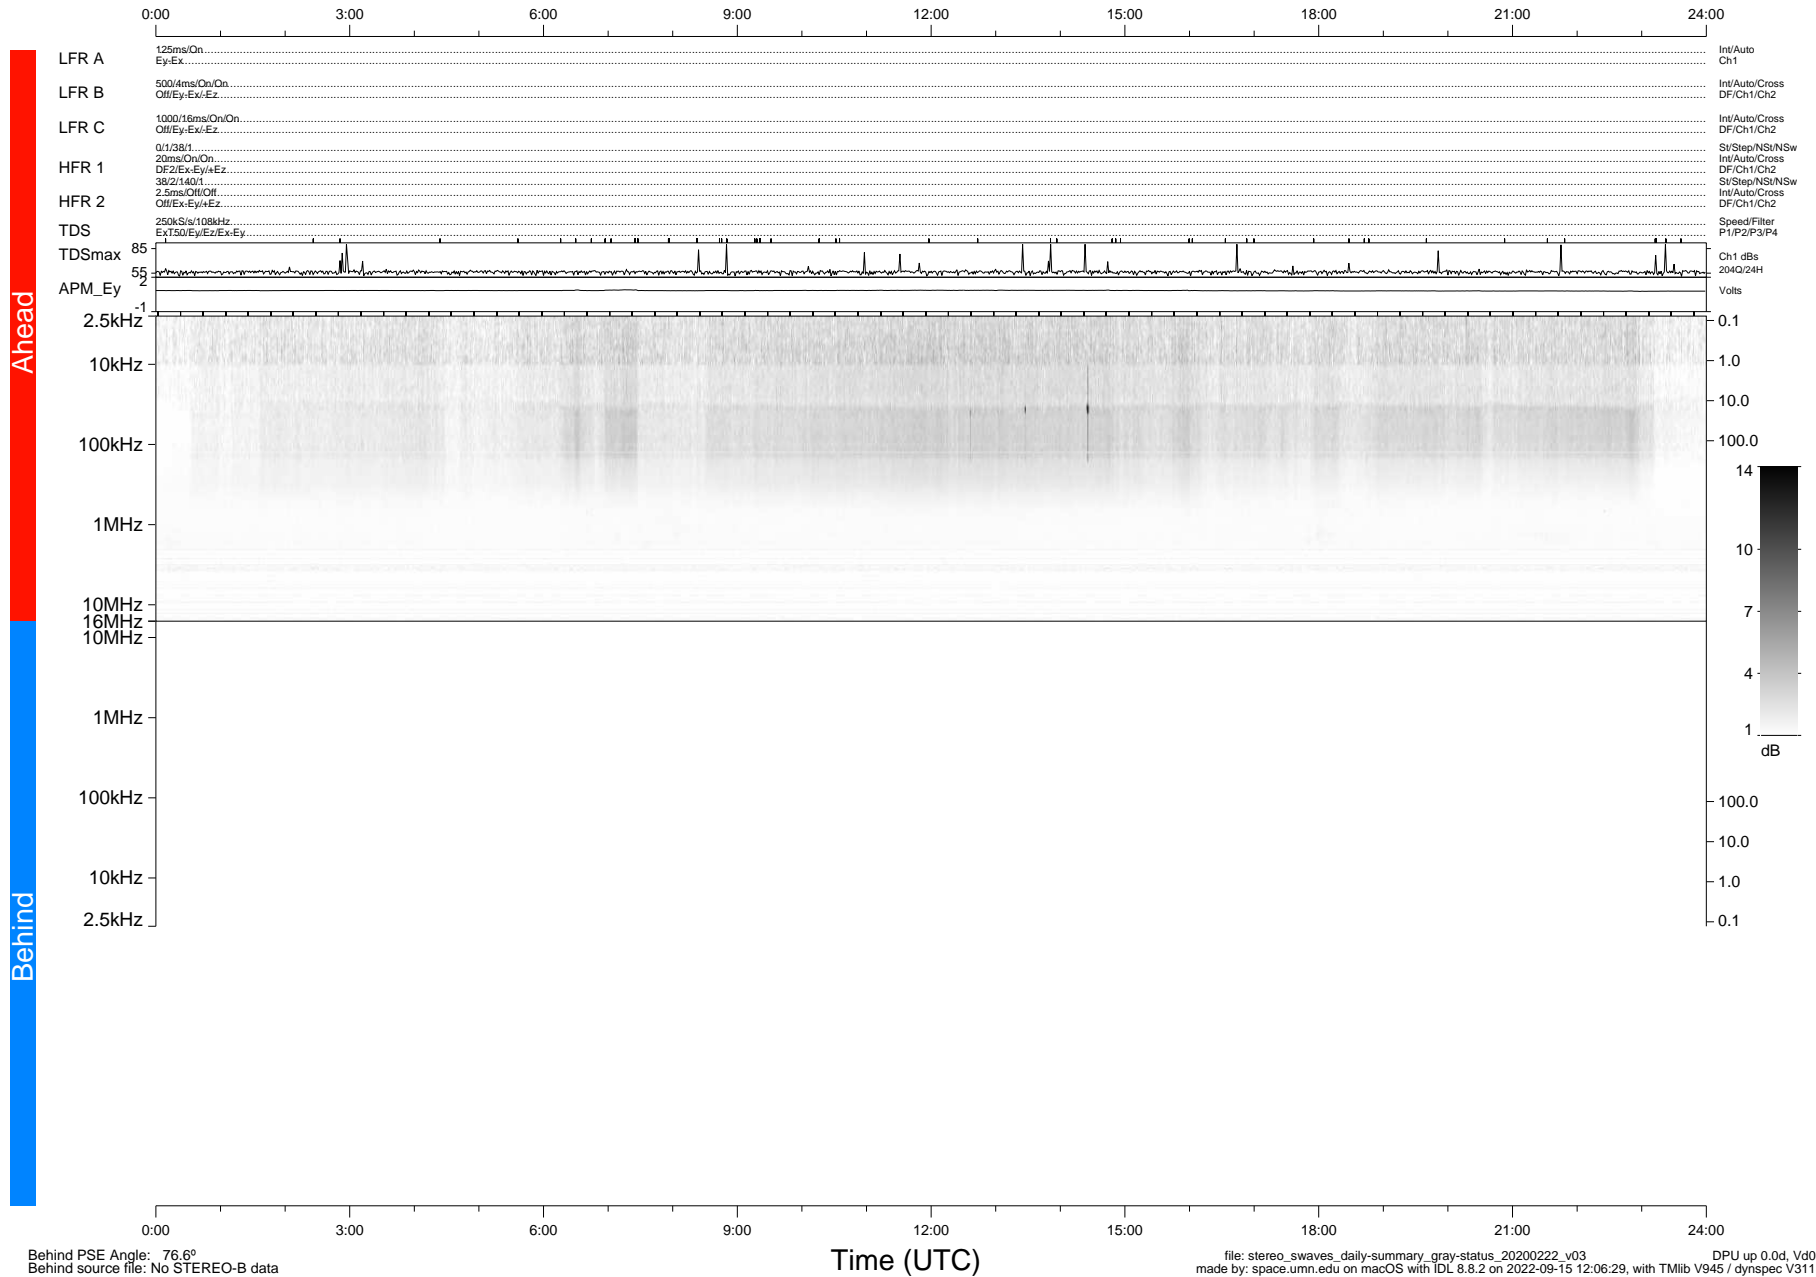

STEREO/WAVES Daily Summary - 22-Feb-2020 (DOY 053)

Ahead source file: swaves_ahead_2020_053_1_05.fin (Recovery: 100.0% HK, 85% Pkts)
 Ahead PSE Angle: -77.2°

DPU up 1690.9d, V412d32

Behind PSE Angle: 76.6°
 Behind source file: No STEREO-B data

file: stereo_swaves_daily-summary_gray-status_20200222_v03
 made by: space.umn.edu on macOS with IDL 8.8.2 on 2022-09-15 12:06:29, with TLib V945 / dynspec V311
 DPU up 0.0d, Vd0