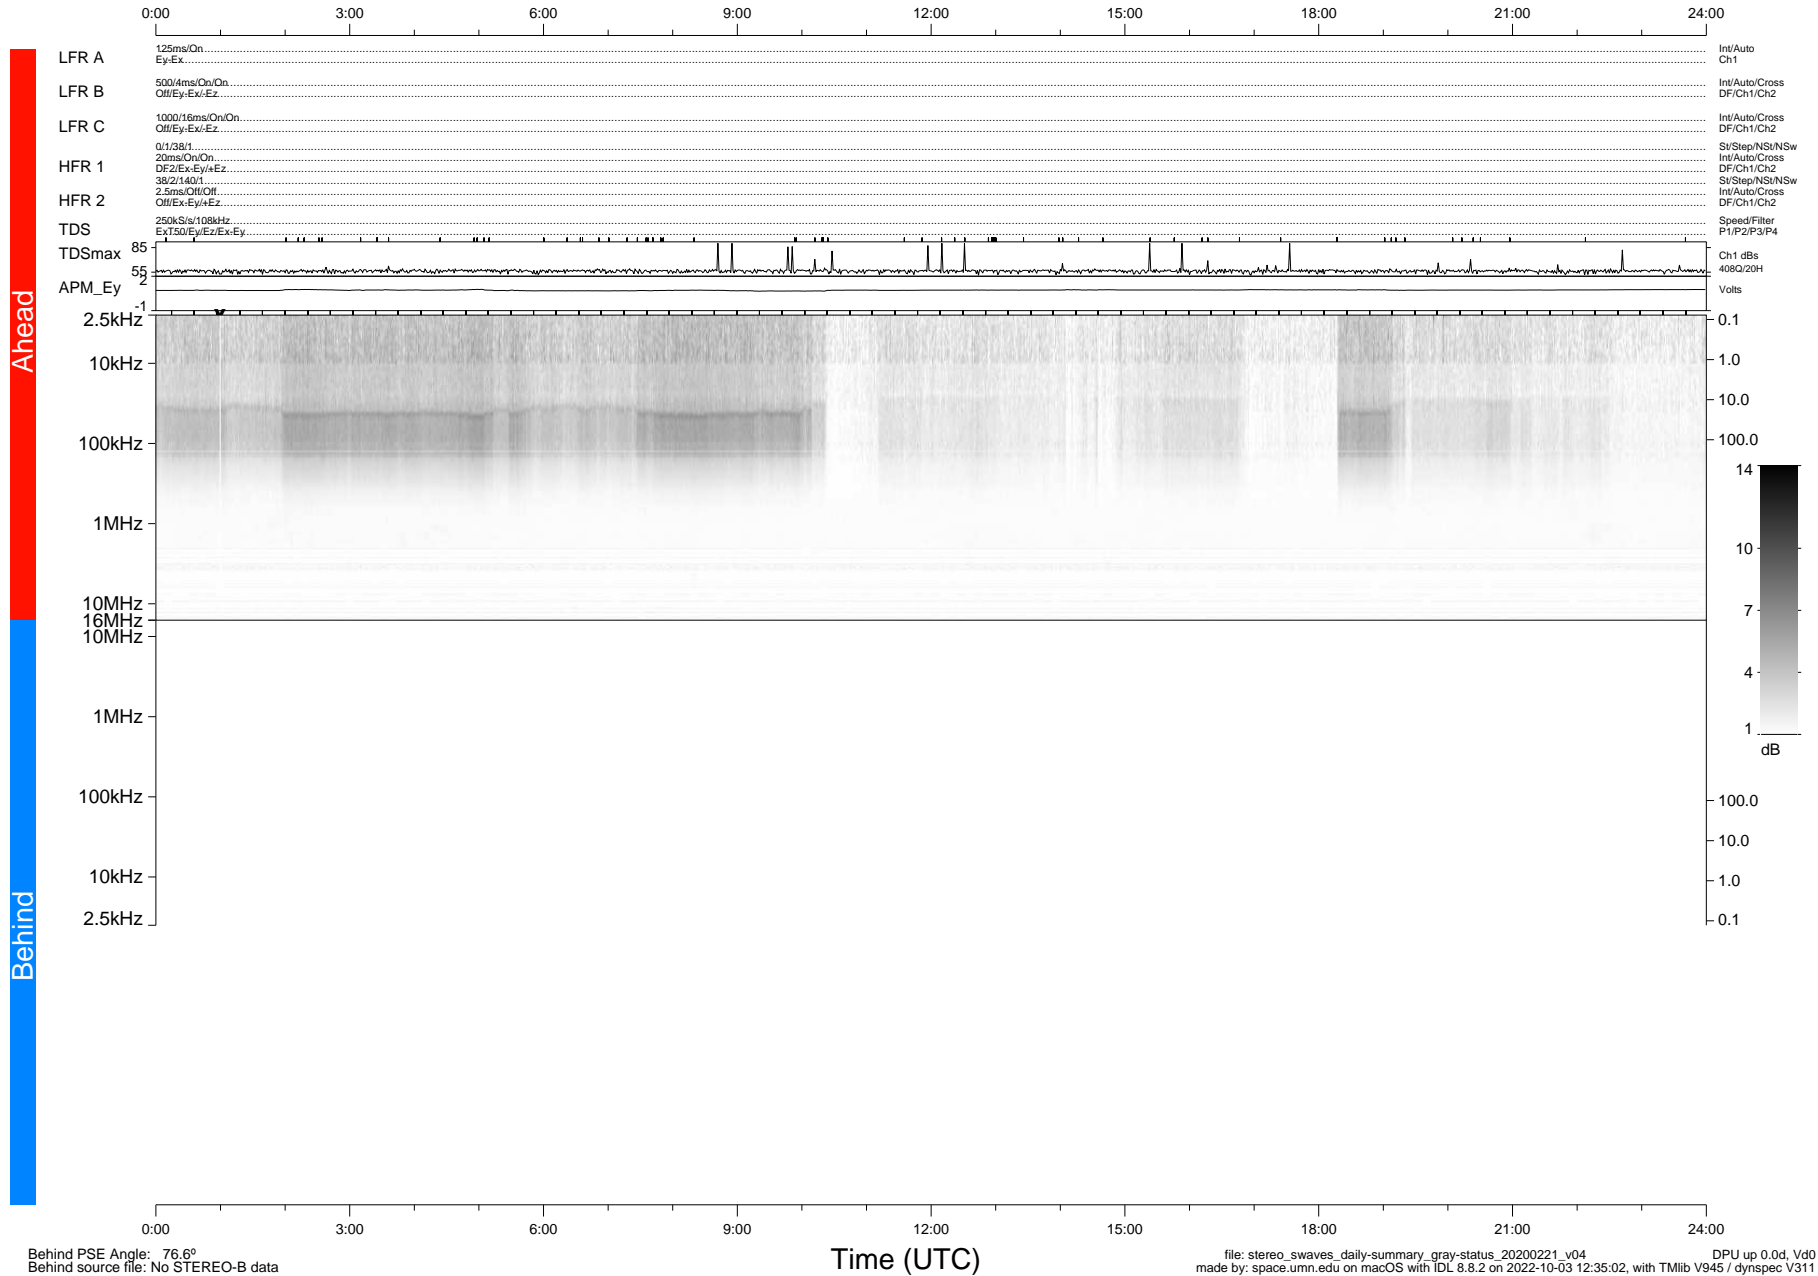

STEREO/WAVES Daily Summary - 21-Feb-2020 (DOY 052)

Ahead source file: swaves_ahead_2020_052_1_05.fin (Recovery: 100.0% HK, 114% Pkts)
 Ahead PSE Angle: -77.3°

DPU up 1689.9d, V412d32

Behind PSE Angle: 76.6°
 Behind source file: No STEREO-B data

file: stereo_swaves_daily-summary_gray-status_20200221_v04
 made by: space.umn.edu on macOS with IDL 8.8.2 on 2022-10-03 12:35:02, with Tlib V945 / dynspec V311
 DPU up 0.0d, Vd0