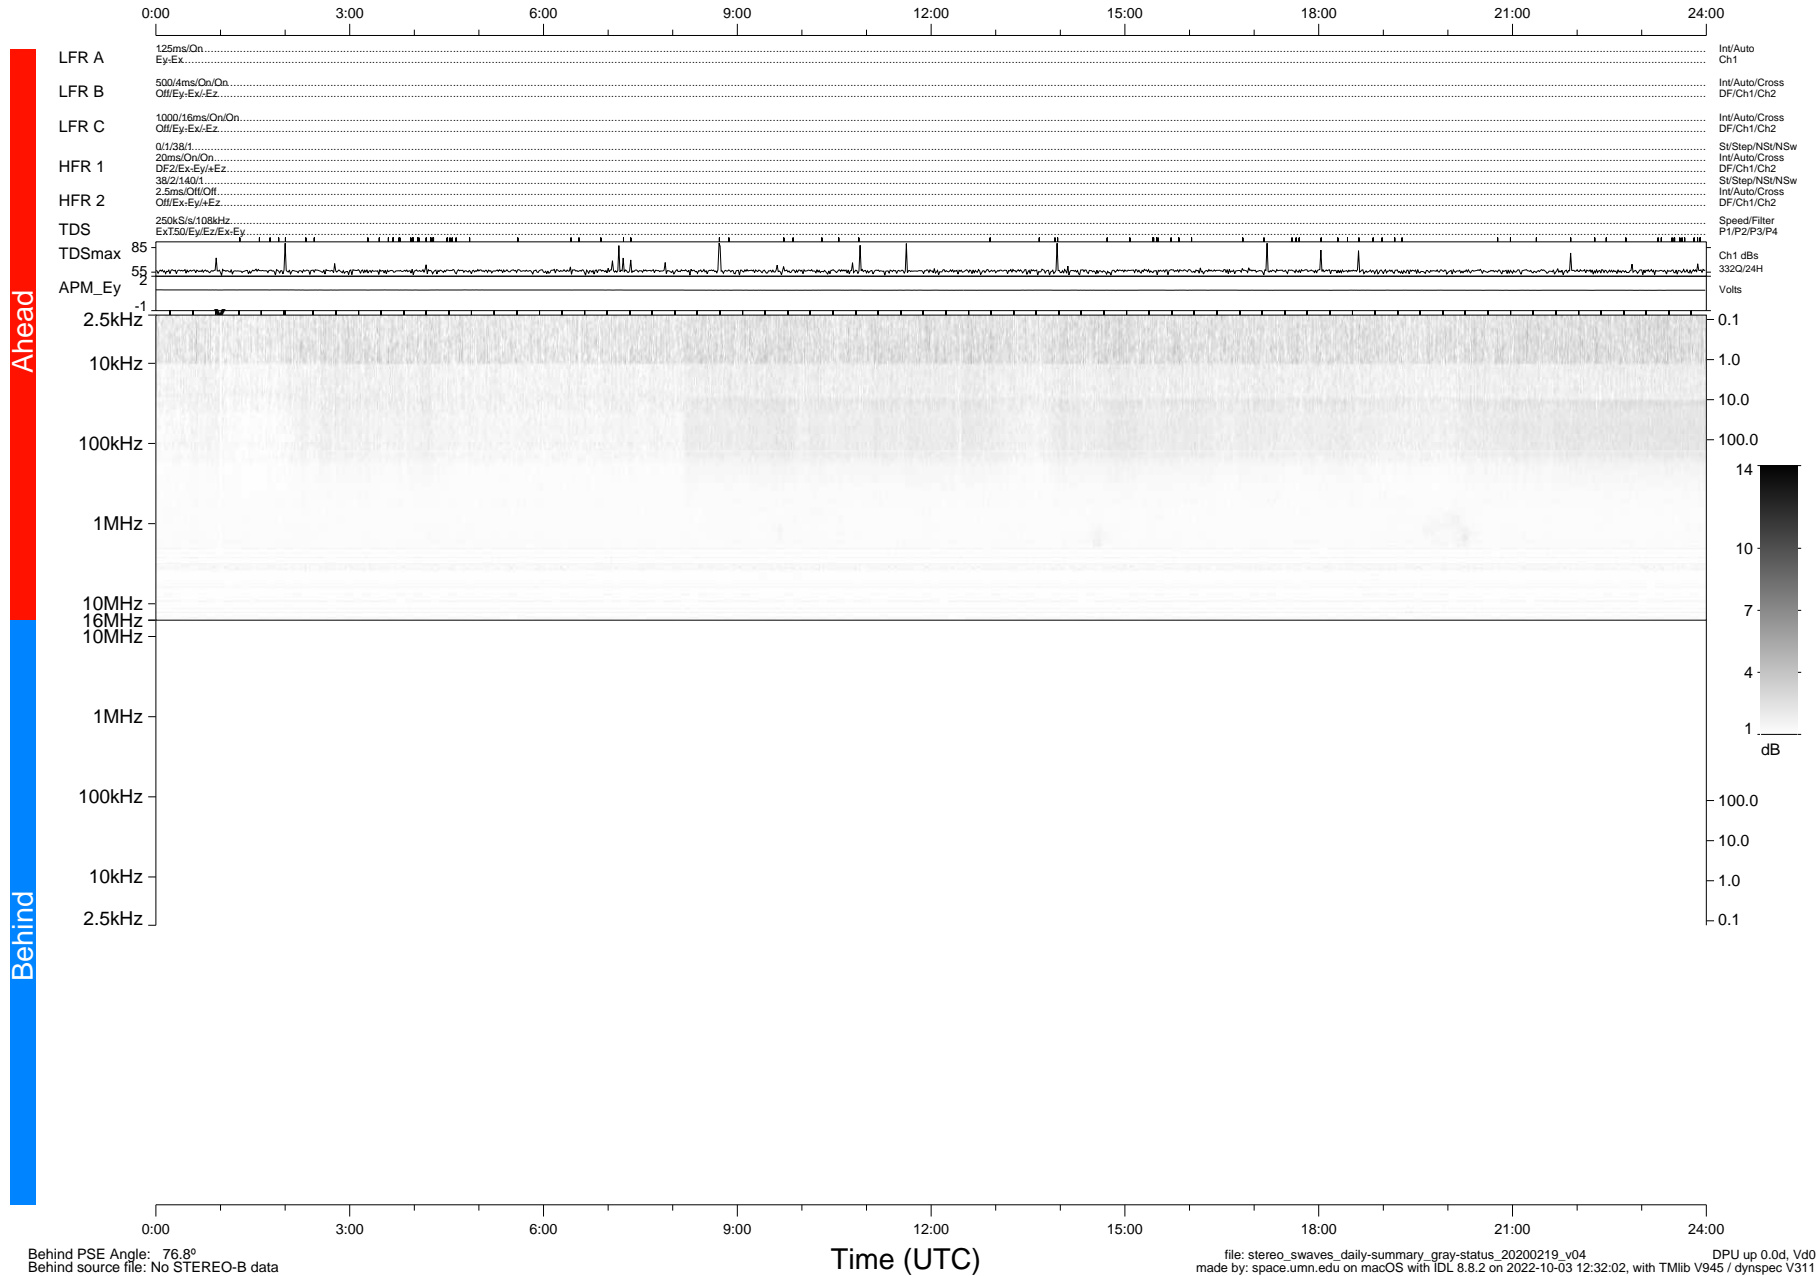

STEREO/WAVES Daily Summary - 19-Feb-2020 (DOY 050)

Ahead source file: swaves_ahead_2020_050_1_05.fin (Recovery: 100.0% HK, 103% Pkts)
 Ahead PSE Angle: -77.4°

DPU up 1687.9d, V412d32

Behind PSE Angle: 76.8°
 Behind source file: No STEREO-B data

Time (UTC)

file: stereo_swaves_daily-summary_gray-status_20200219_v04 DPU up 0.0d, Vd0
 made by: space.umn.edu on macOS with IDL 8.8.2 on 2022-10-03 12:32:02, with TLib V945 / dynspec V311