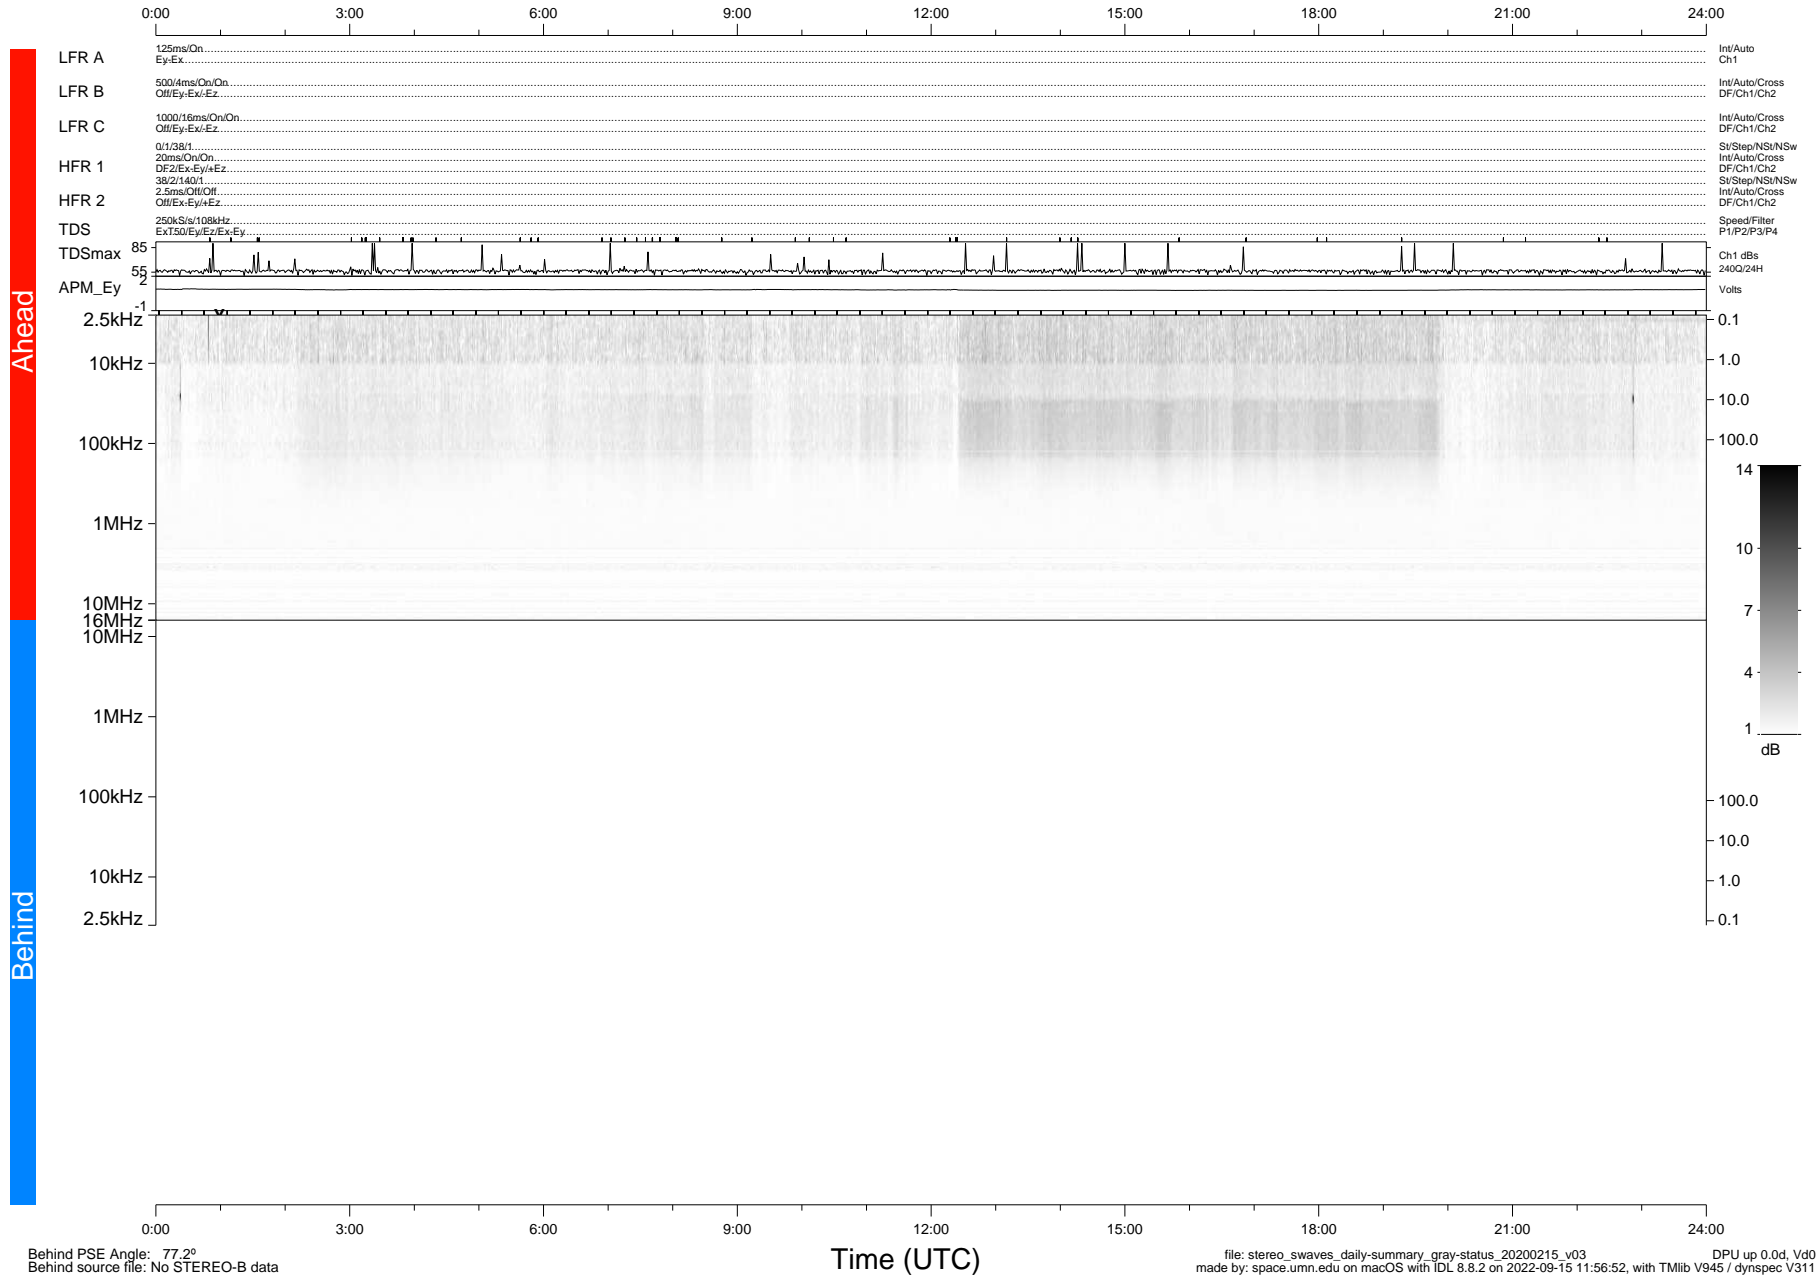

STEREO/WAVES Daily Summary - 15-Feb-2020 (DOY 046)

Ahead source file: swaves_ahead_2020_046_1_05.fin (Recovery: 100.0% HK, 90% Pkts)
 Ahead PSE Angle: -77.5°

DPU up 1683.9d, V412d32

Behind PSE Angle: 77.2°
 Behind source file: No STEREO-B data

file: stereo_swaves_daily-summary_gray-status_20200215_v03
 made by: space.umn.edu on macOS with IDL 8.8.2 on 2022-09-15 11:56:52, with TLib V945 / dynspec V311
 DPU up 0.0d, Vd0