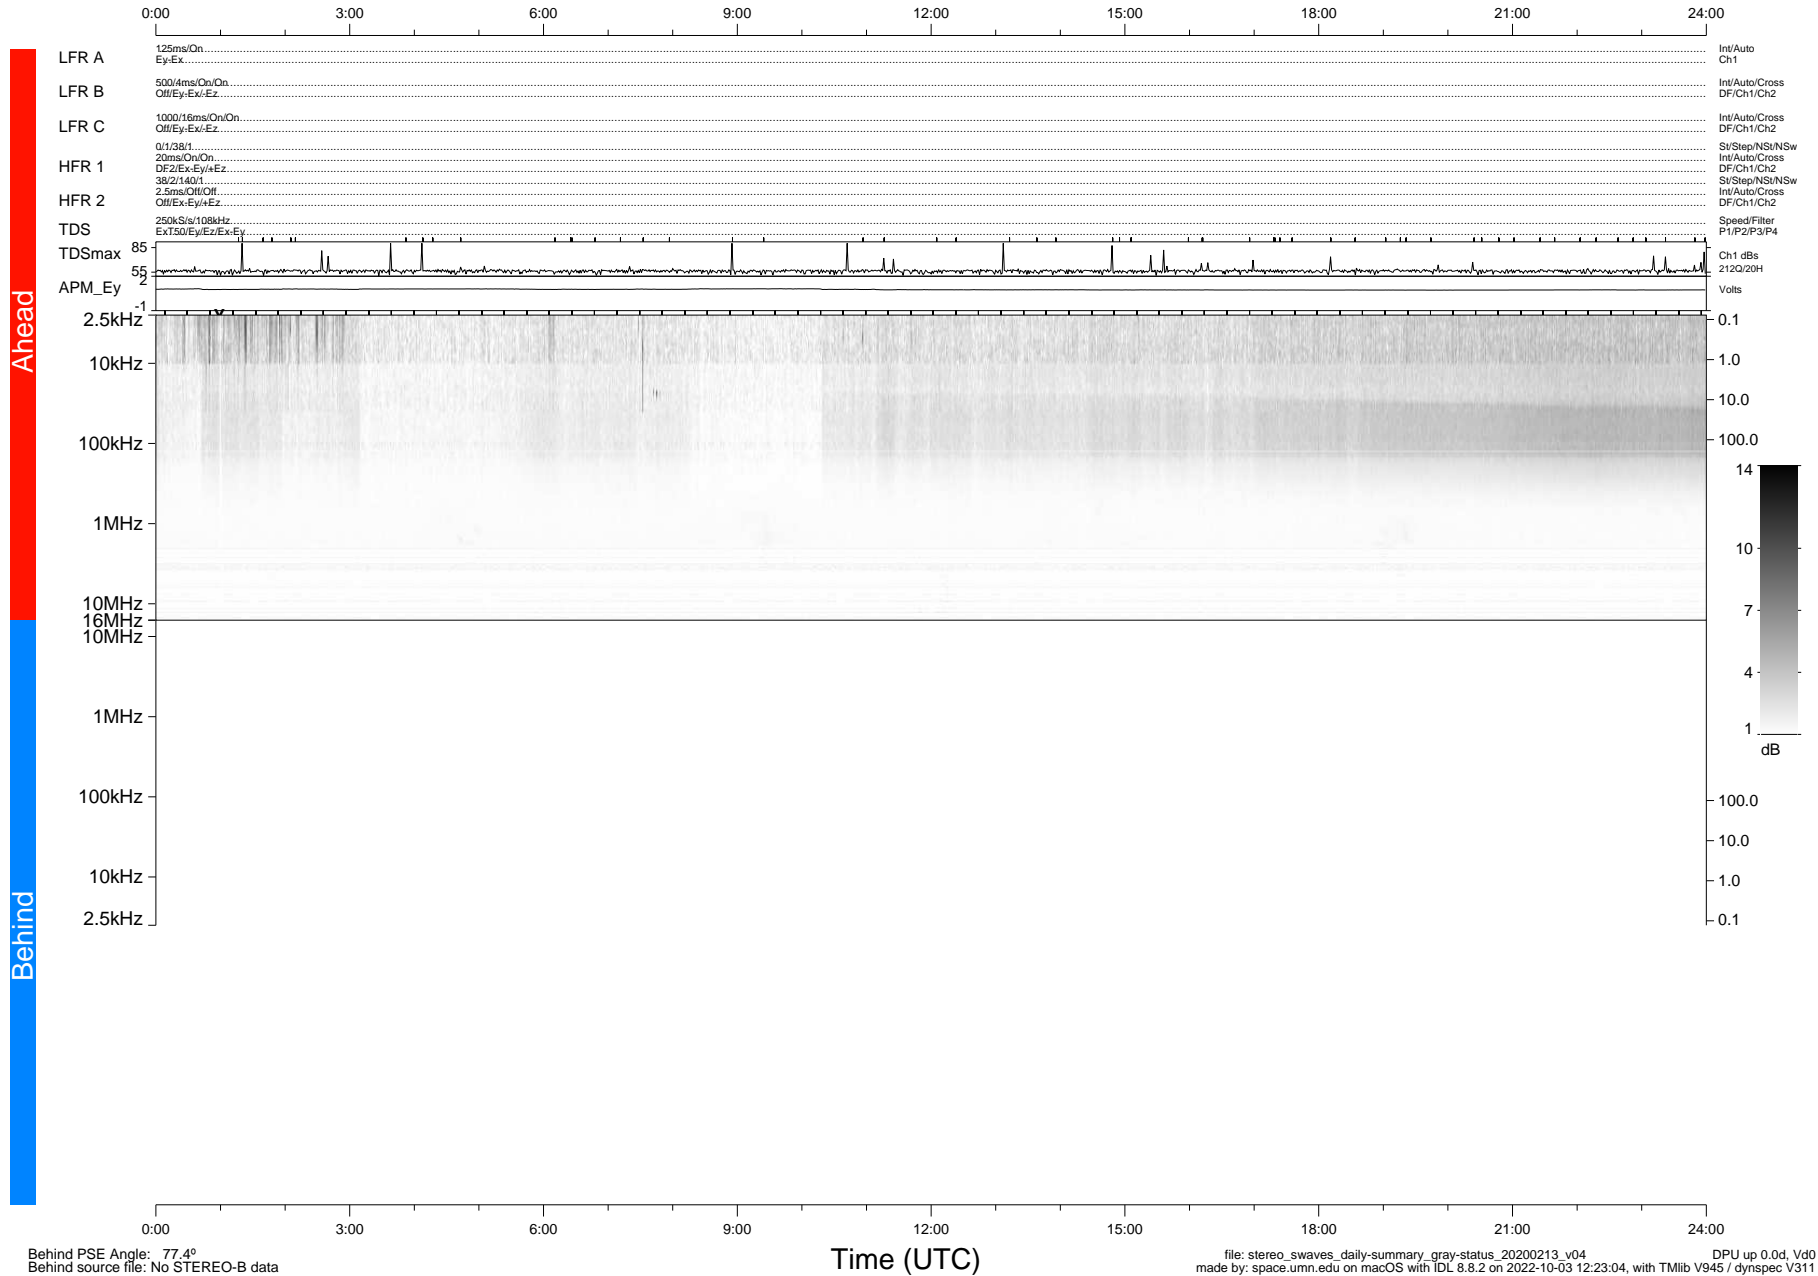

# STEREO/WAVES Daily Summary - 13-Feb-2020 (DOY 044)

Ahead source file: swaves\_ahead\_2020\_044\_1\_06.fin (Recovery: 100.0% HK, 84% Pkts)  
 Ahead PSE Angle: -77.5°

DPU up 1681.9d, V412d32

Behind PSE Angle: 77.4°  
 Behind source file: No STEREO-B data

Time (UTC)

file: stereo\_swaves\_daily-summary\_gray-status\_20200213\_v04 DPU up 0.0d, Vd0  
 made by: space.umn.edu on macOS with IDL 8.8.2 on 2022-10-03 12:23:04, with TLib V945 / dynspec V311