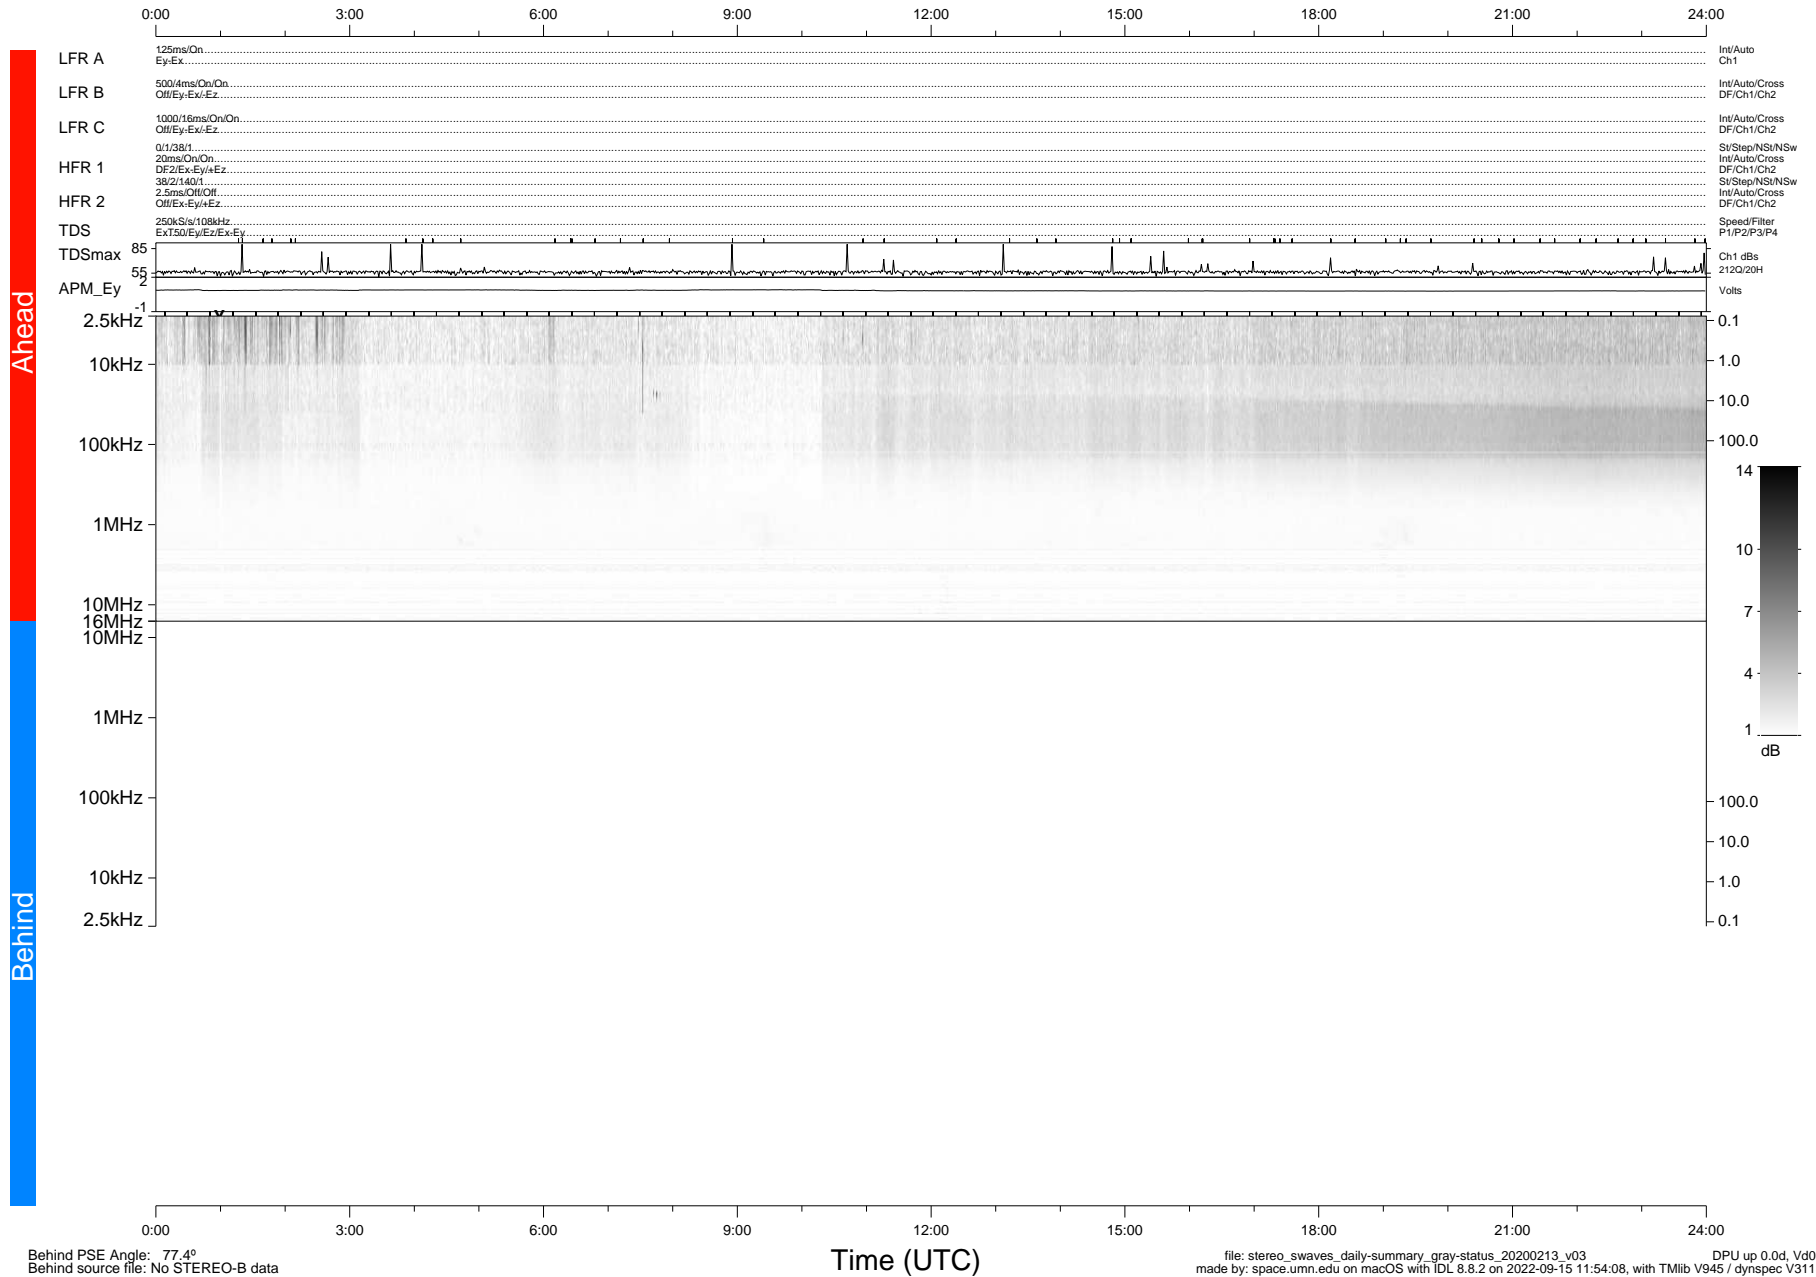

STEREO/WAVES Daily Summary - 13-Feb-2020 (DOY 044)

Ahead source file: swaves_ahead_2020_044_1_06.fin (Recovery: 100.0% HK, 84% Pkts)
 Ahead PSE Angle: -77.5°

DPU up 1681.9d, V412d32

Behind PSE Angle: 77.4°
 Behind source file: No STEREO-B data

file: stereo_swaves_daily-summary_gray-status_20200213_v03
 made by: space.umn.edu on macOS with IDL 8.8.2 on 2022-09-15 11:54:08, with TLib V945 / dynspec V311
 DPU up 0.0d, Vd0