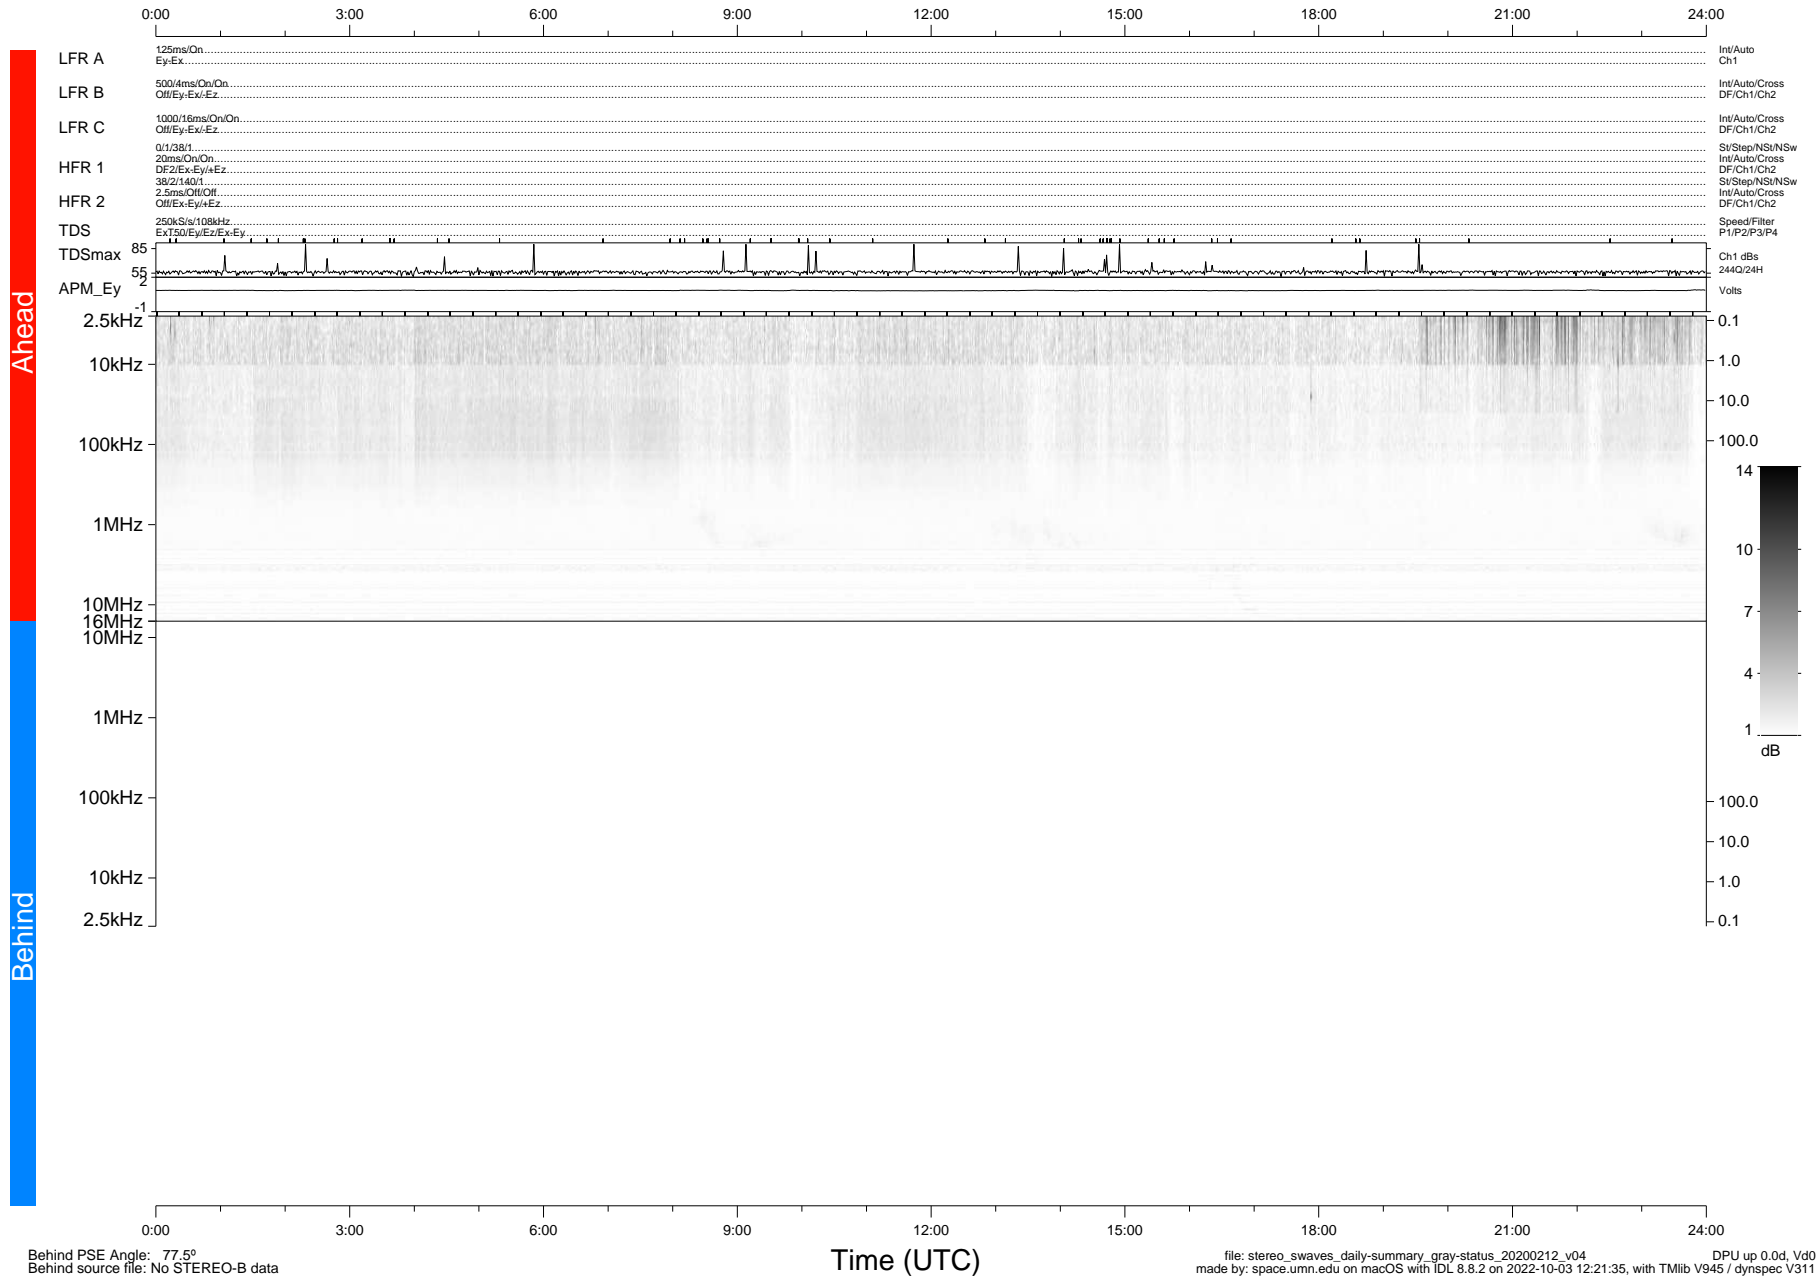

STEREO/WAVES Daily Summary - 12-Feb-2020 (DOY 043)

Ahead source file: swaves_ahead_2020_043_1_06.fin (Recovery: 100.1% HK, 91% PKts)
 Ahead PSE Angle: -77.5°

DPU up 1680.9d, V412d32

Behind PSE Angle: 77.5°
 Behind source file: No STEREO-B data

file: stereo_swaves_daily-summary_gray-status_20200212_v04
 made by: space.umn.edu on macOS with IDL 8.8.2 on 2022-10-03 12:21:35, with TLib V945 / dynspec V311
 DPU up 0.0d, Vd0