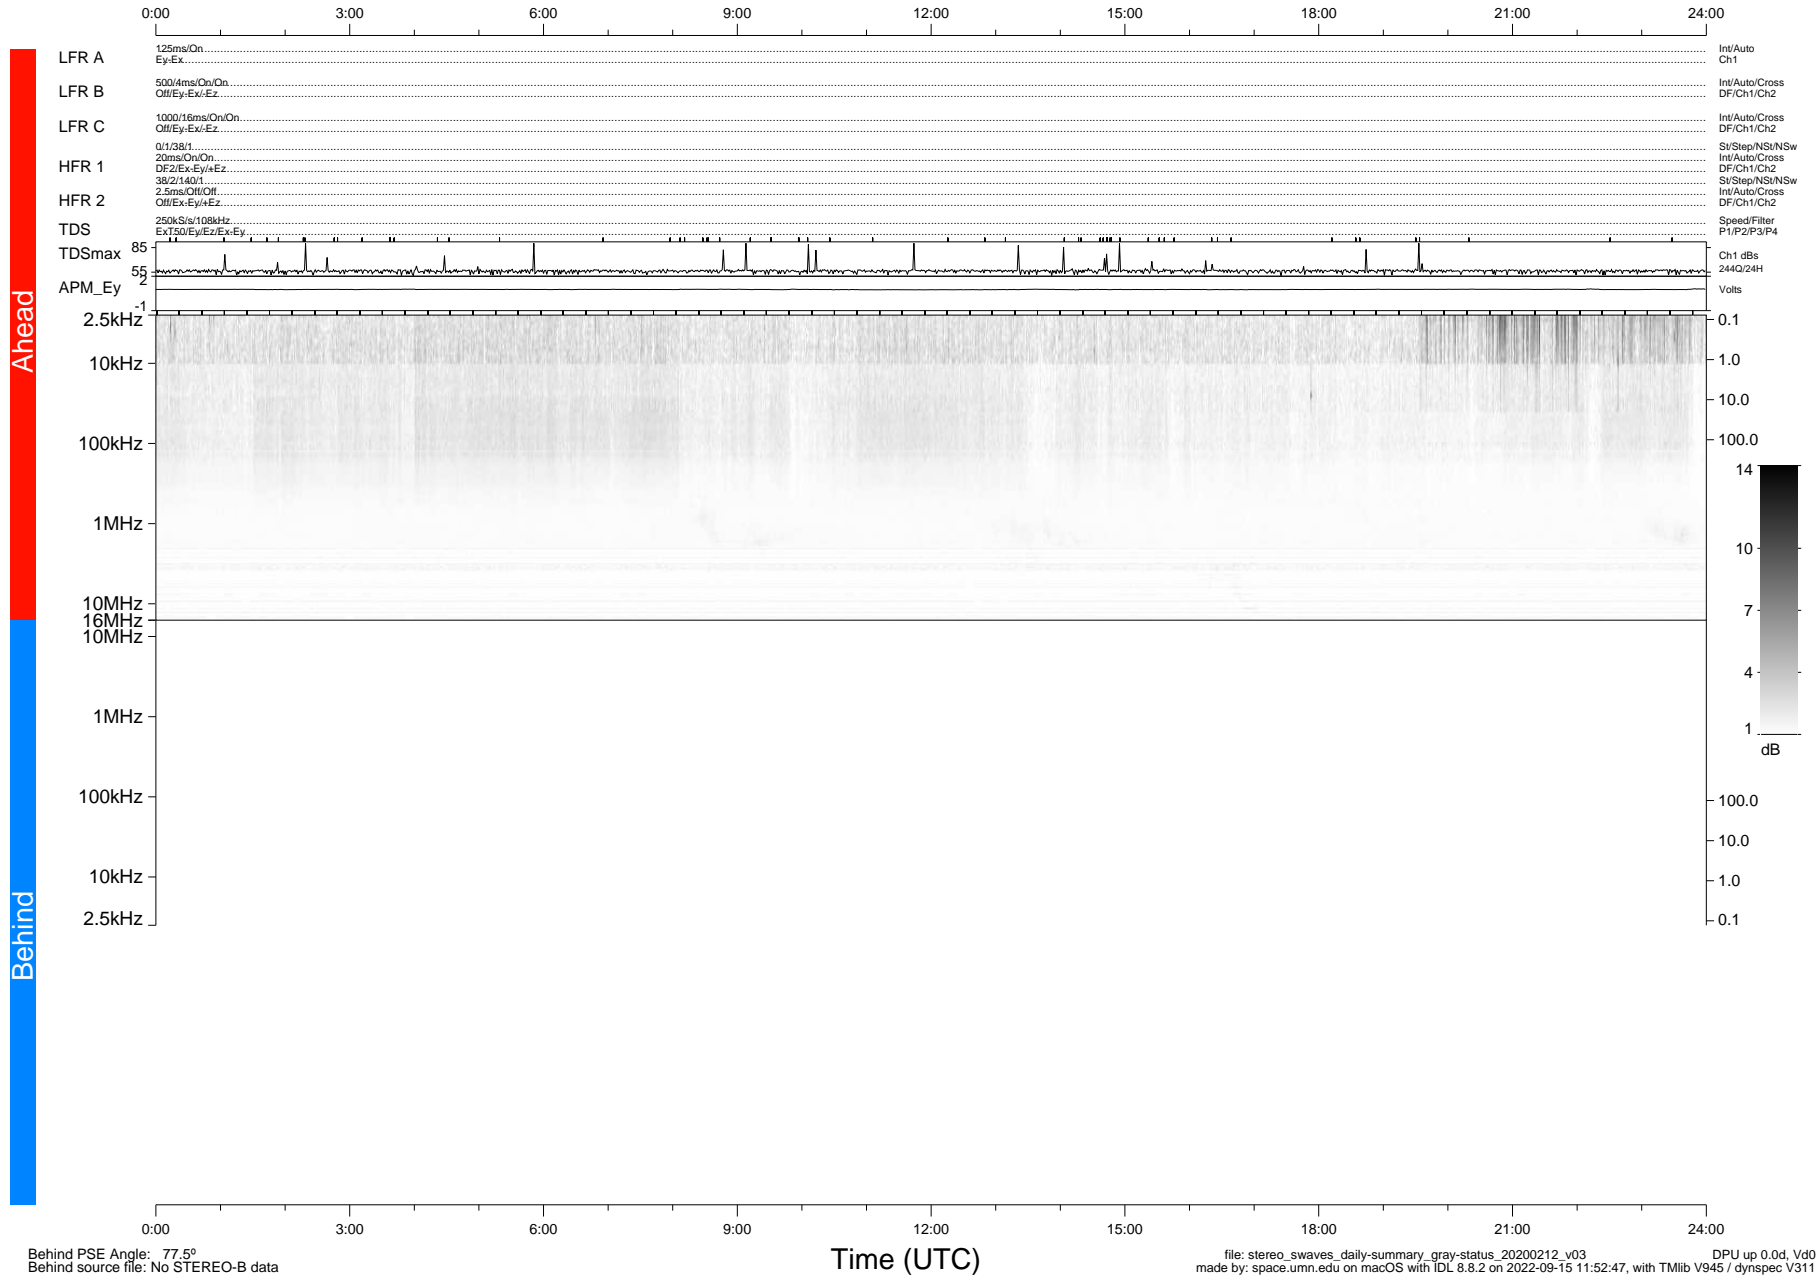

# STEREO/WAVES Daily Summary - 12-Feb-2020 (DOY 043)

Ahead source file: swaves\_ahead\_2020\_043\_1\_06.fin (Recovery: 100.1% HK, 91% PKts)  
 Ahead PSE Angle: -77.5°

DPU up 1680.9d, V412d32

Behind PSE Angle: 77.5°  
 Behind source file: No STEREO-B data

Time (UTC)

file: stereo\_swaves\_daily-summary\_gray-status\_20200212\_v03 DPU up 0.0d, Vd0  
 made by: space.umn.edu on macOS with IDL 8.8.2 on 2022-09-15 11:52:47, with TLib V945 / dynspec V311