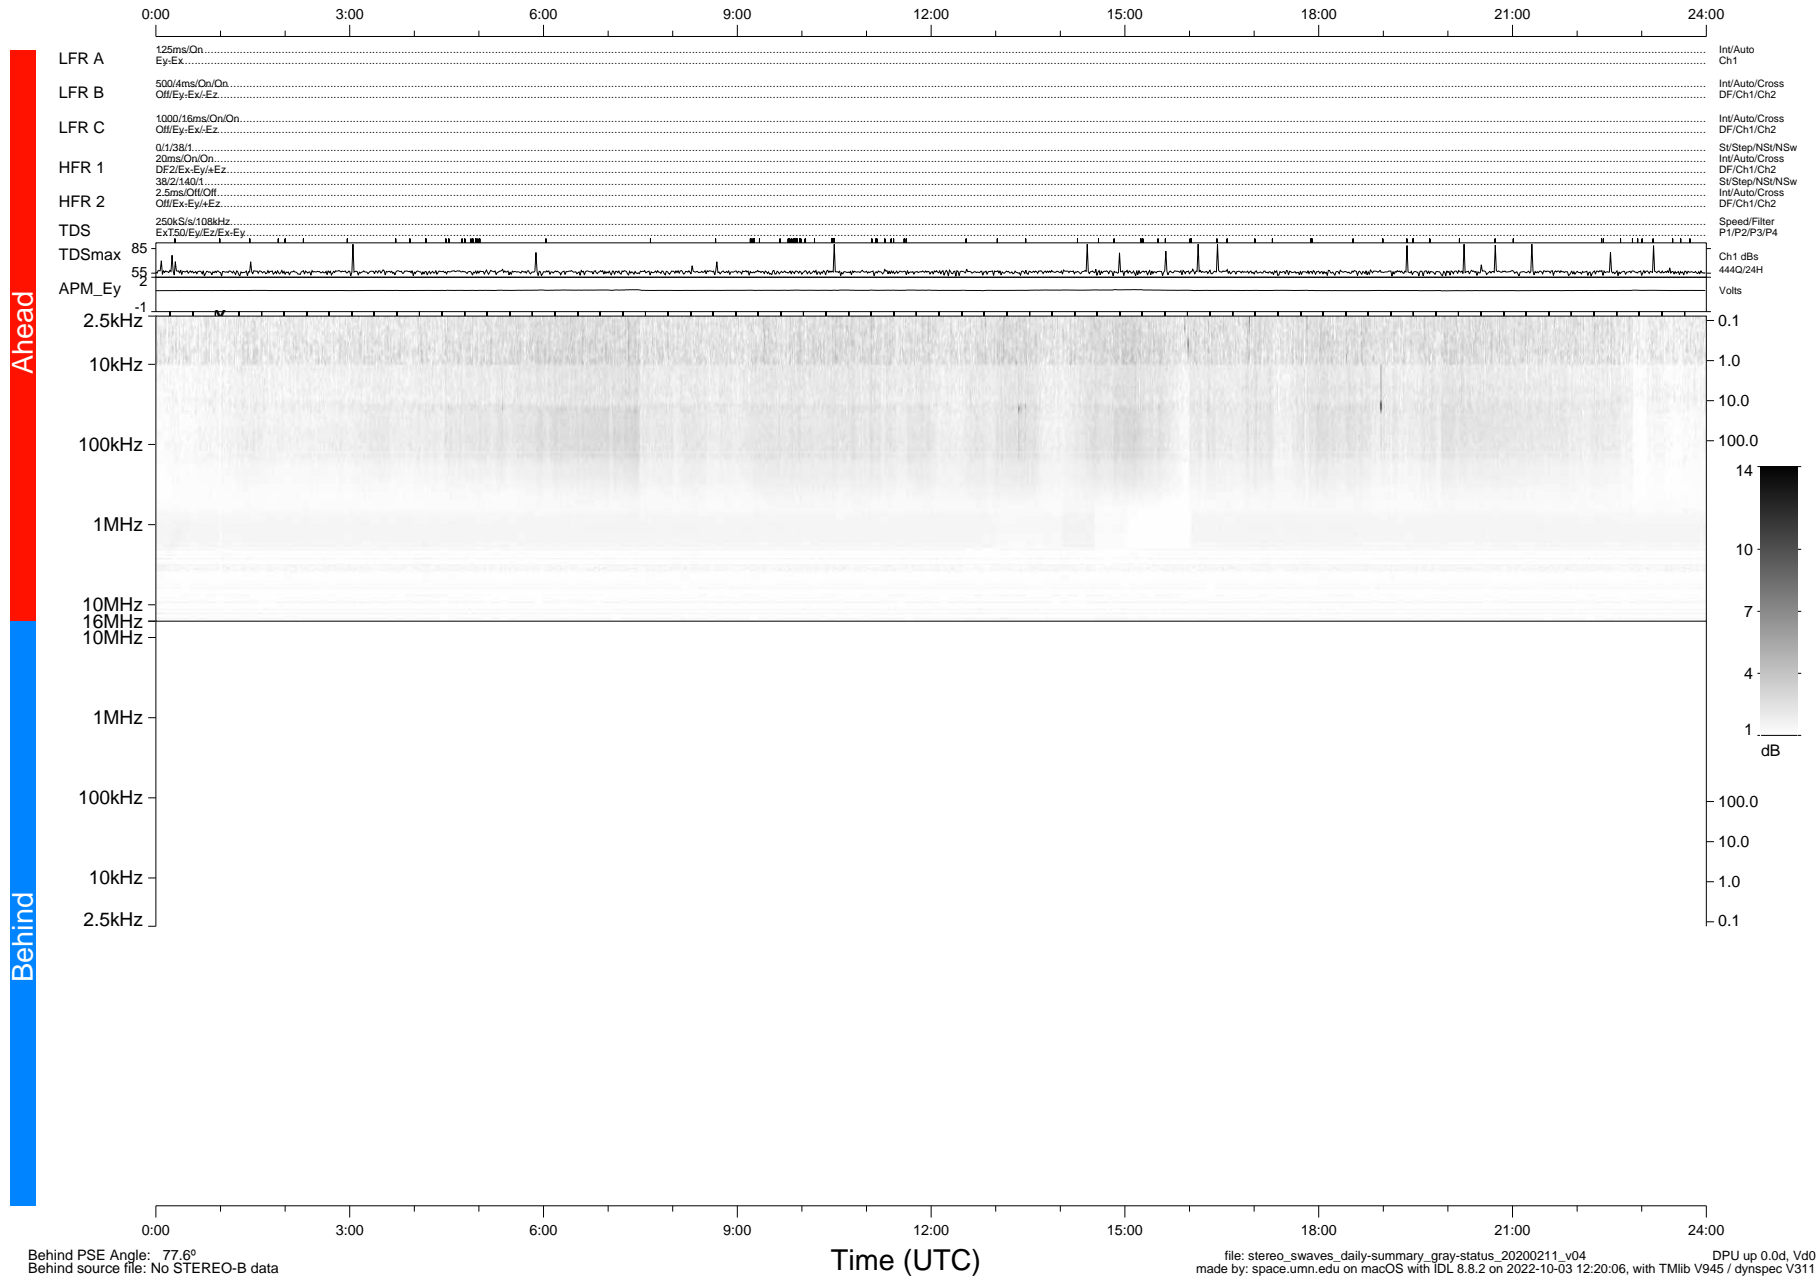

STEREO/WAVES Daily Summary - 11-Feb-2020 (DOY 042)

Ahead source file: swaves_ahead_2020_042_1_06.fin (Recovery: 100.0% HK, 120% Pkts)
 Ahead PSE Angle: -77.6°

DPU up 1679.9d, V412d32

Behind PSE Angle: 77.6°
 Behind source file: No STEREO-B data

file: stereo_swaves_daily-summary_gray-status_20200211_v04 DPU up 0.0d, Vd0
 made by: space.umn.edu on macOS with IDL 8.8.2 on 2022-10-03 12:20:06, with Tlib V945 / dynspec V311