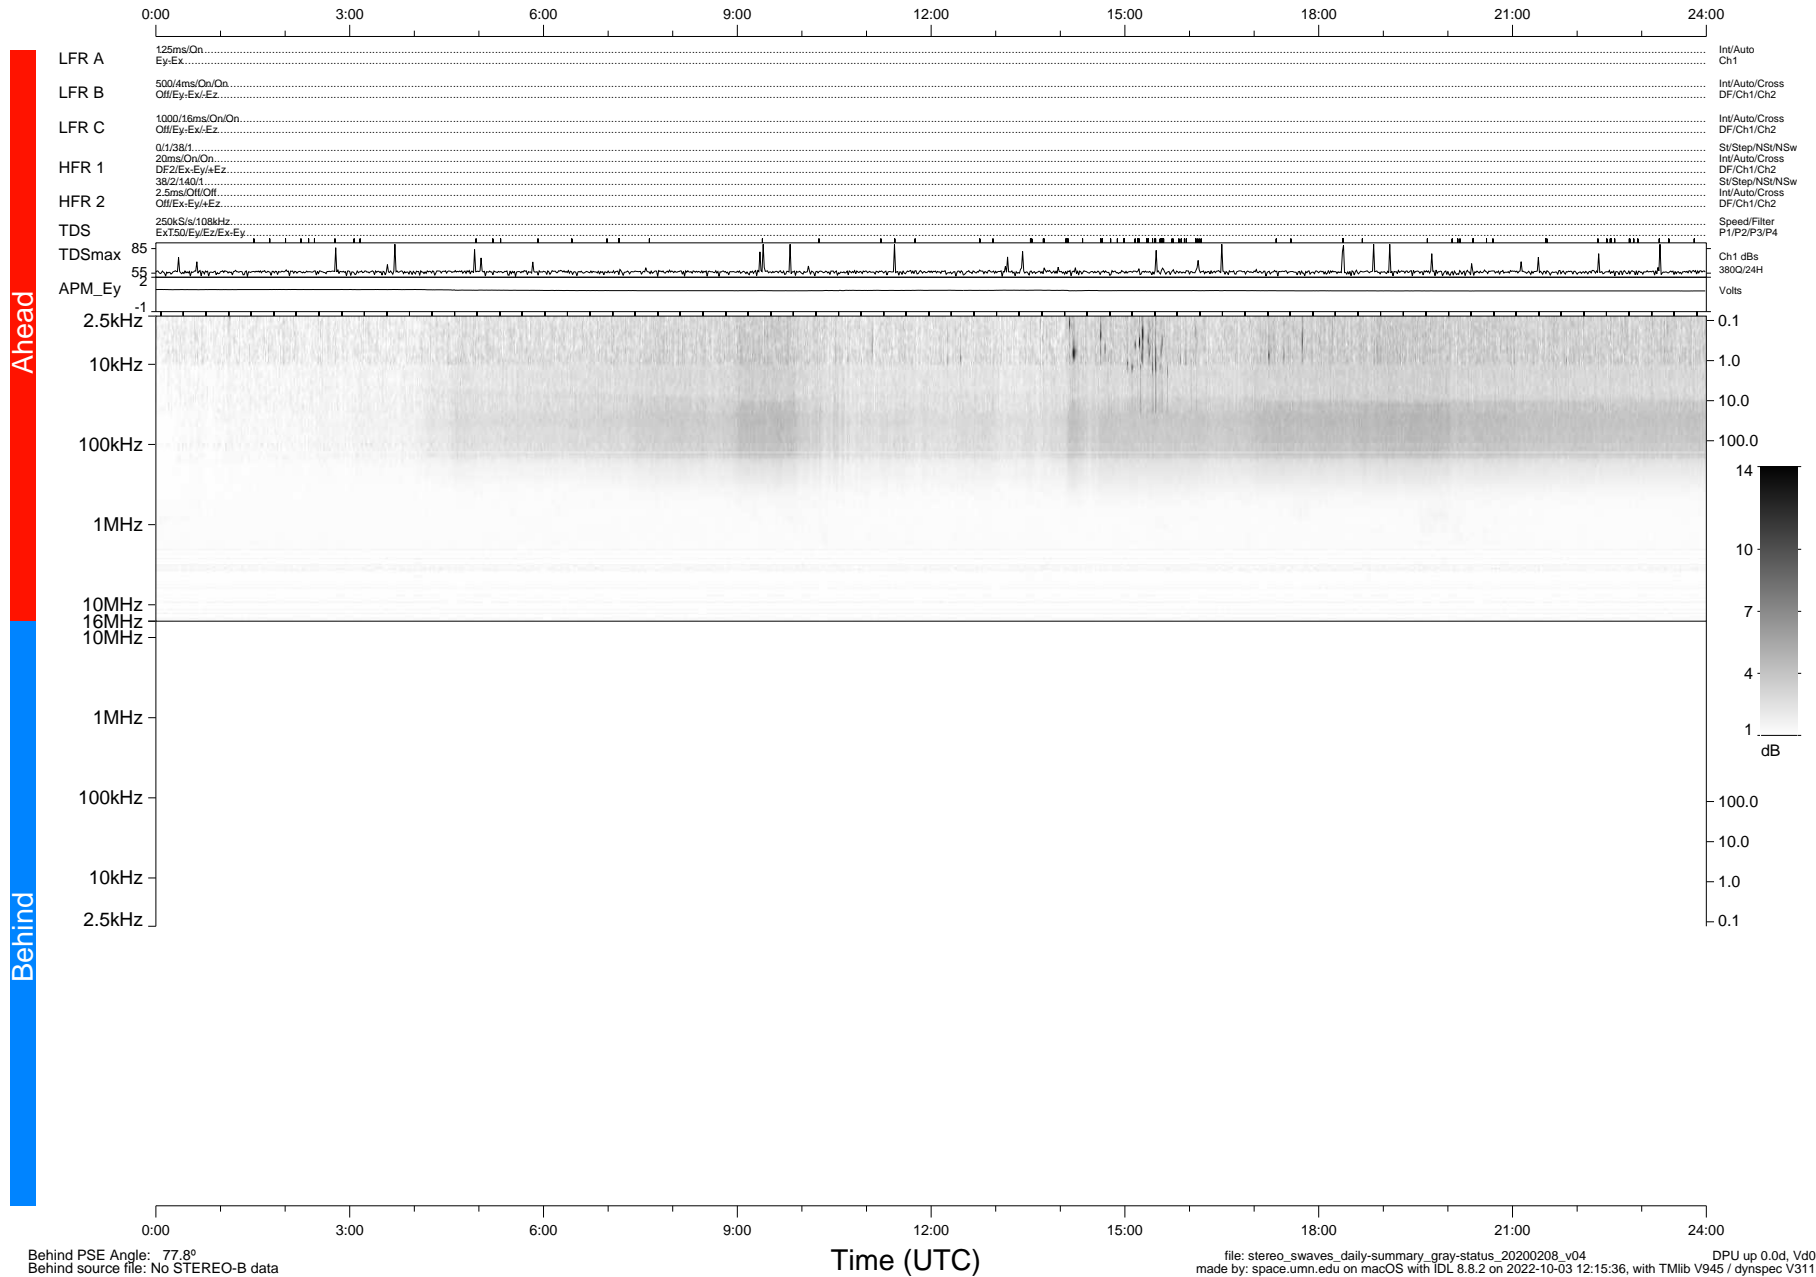

STEREO/WAVES Daily Summary - 08-Feb-2020 (DOY 039)

Ahead source file: swaves_ahead_2020_039_1_05.fin (Recovery: 100.0% HK, 111% Pkts)
 Ahead PSE Angle: -77.7°

DPU up 1676.9d, V412d32

Behind PSE Angle: 77.8°
 Behind source file: No STEREO-B data

file: stereo_swaves_daily-summary_gray-status_20200208_v04 DPU up 0.0d, Vd0
 made by: space.umn.edu on macOS with IDL 8.8.2 on 2022-10-03 12:15:36, with TLib V945 / dynspec V311