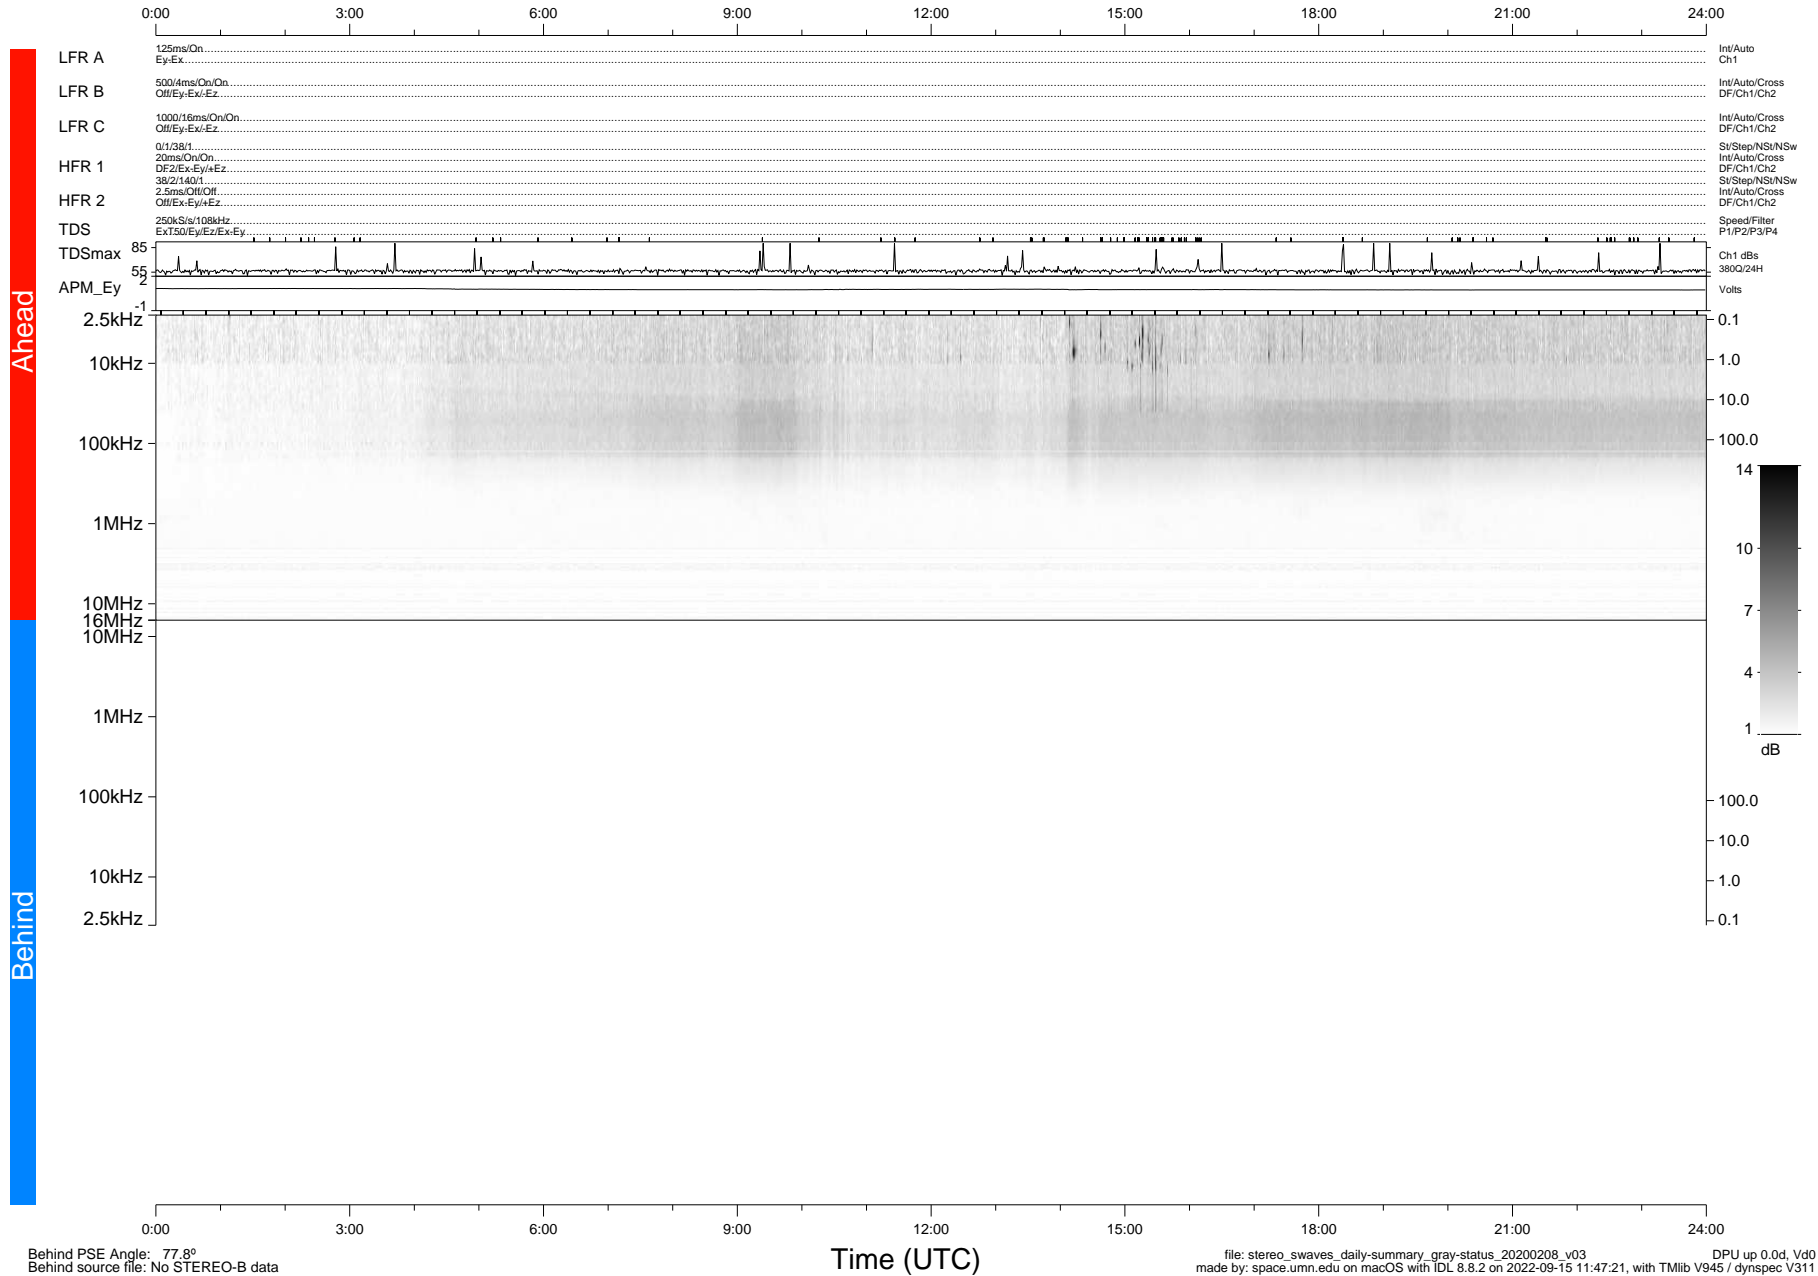

# STEREO/WAVES Daily Summary - 08-Feb-2020 (DOY 039)

Ahead source file: swaves\_ahead\_2020\_039\_1\_05.fin (Recovery: 100.0% HK, 111% Pkts)  
 Ahead PSE Angle: -77.7°

DPU up 1676.9d, V412d32

Behind PSE Angle: 77.8°  
 Behind source file: No STEREO-B data

file: stereo\_swaves\_daily-summary\_gray-status\_20200208\_v03  
 made by: space.umn.edu on macOS with IDL 8.8.2 on 2022-09-15 11:47:21, with TLib V945 / dynspec V311  
 DPU up 0.0d, Vd0