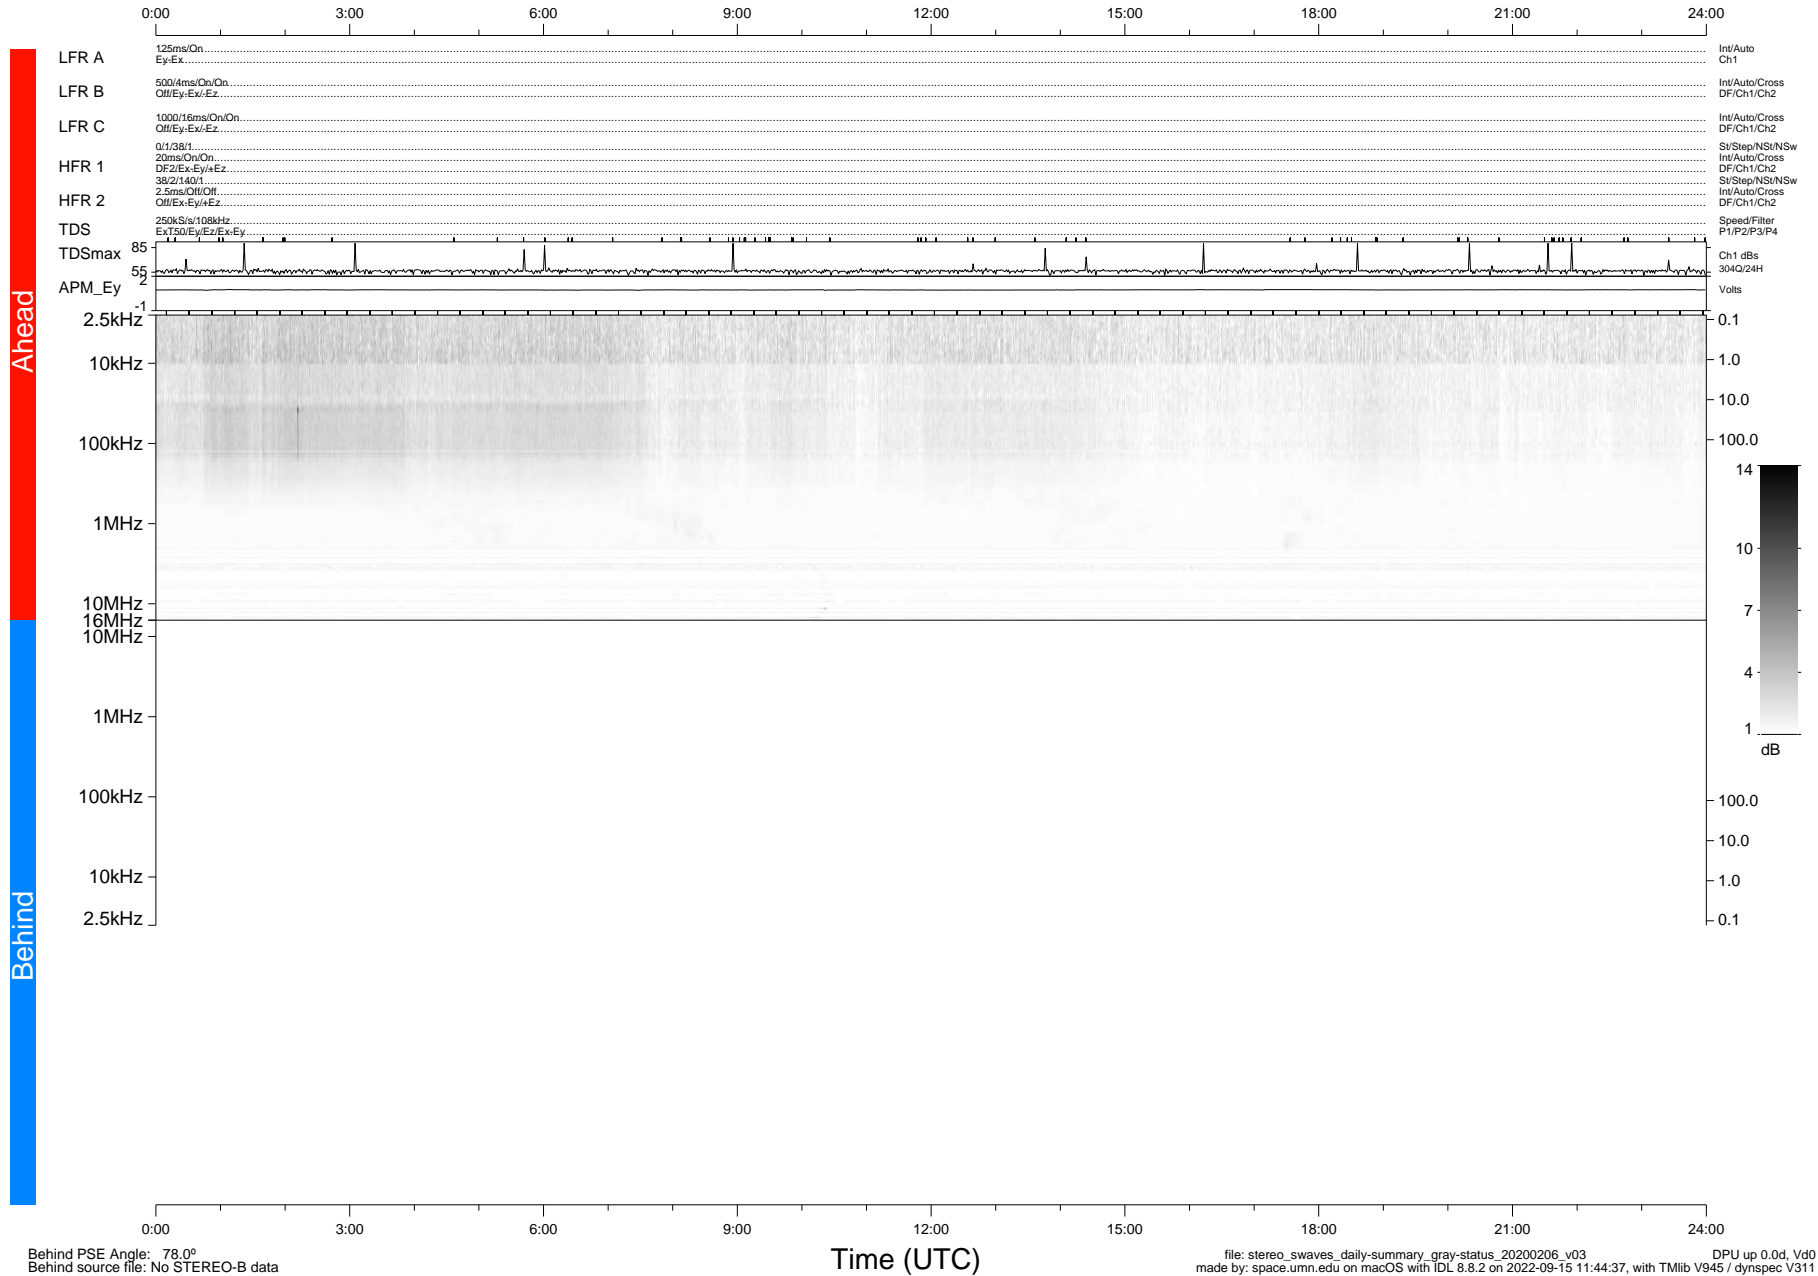

# STEREO/WAVES Daily Summary - 06-Feb-2020 (DOY 037)

Ahead source file: swaves\_ahead\_2020\_037\_1\_05.fin (Recovery: 100.0% HK, 99% Pkts)  
 Ahead PSE Angle: -77.8°

DPU up 1674.9d, V412d32

Behind PSE Angle: 78.0°  
 Behind source file: No STEREO-B data

Time (UTC)

file: stereo\_swaves\_daily-summary\_gray-status\_20200206\_v03 DPU up 0.0d, Vd0  
 made by: space.umn.edu on macOS with IDL 8.8.2 on 2022-09-15 11:44:37, with TLib V945 / dynspec V311