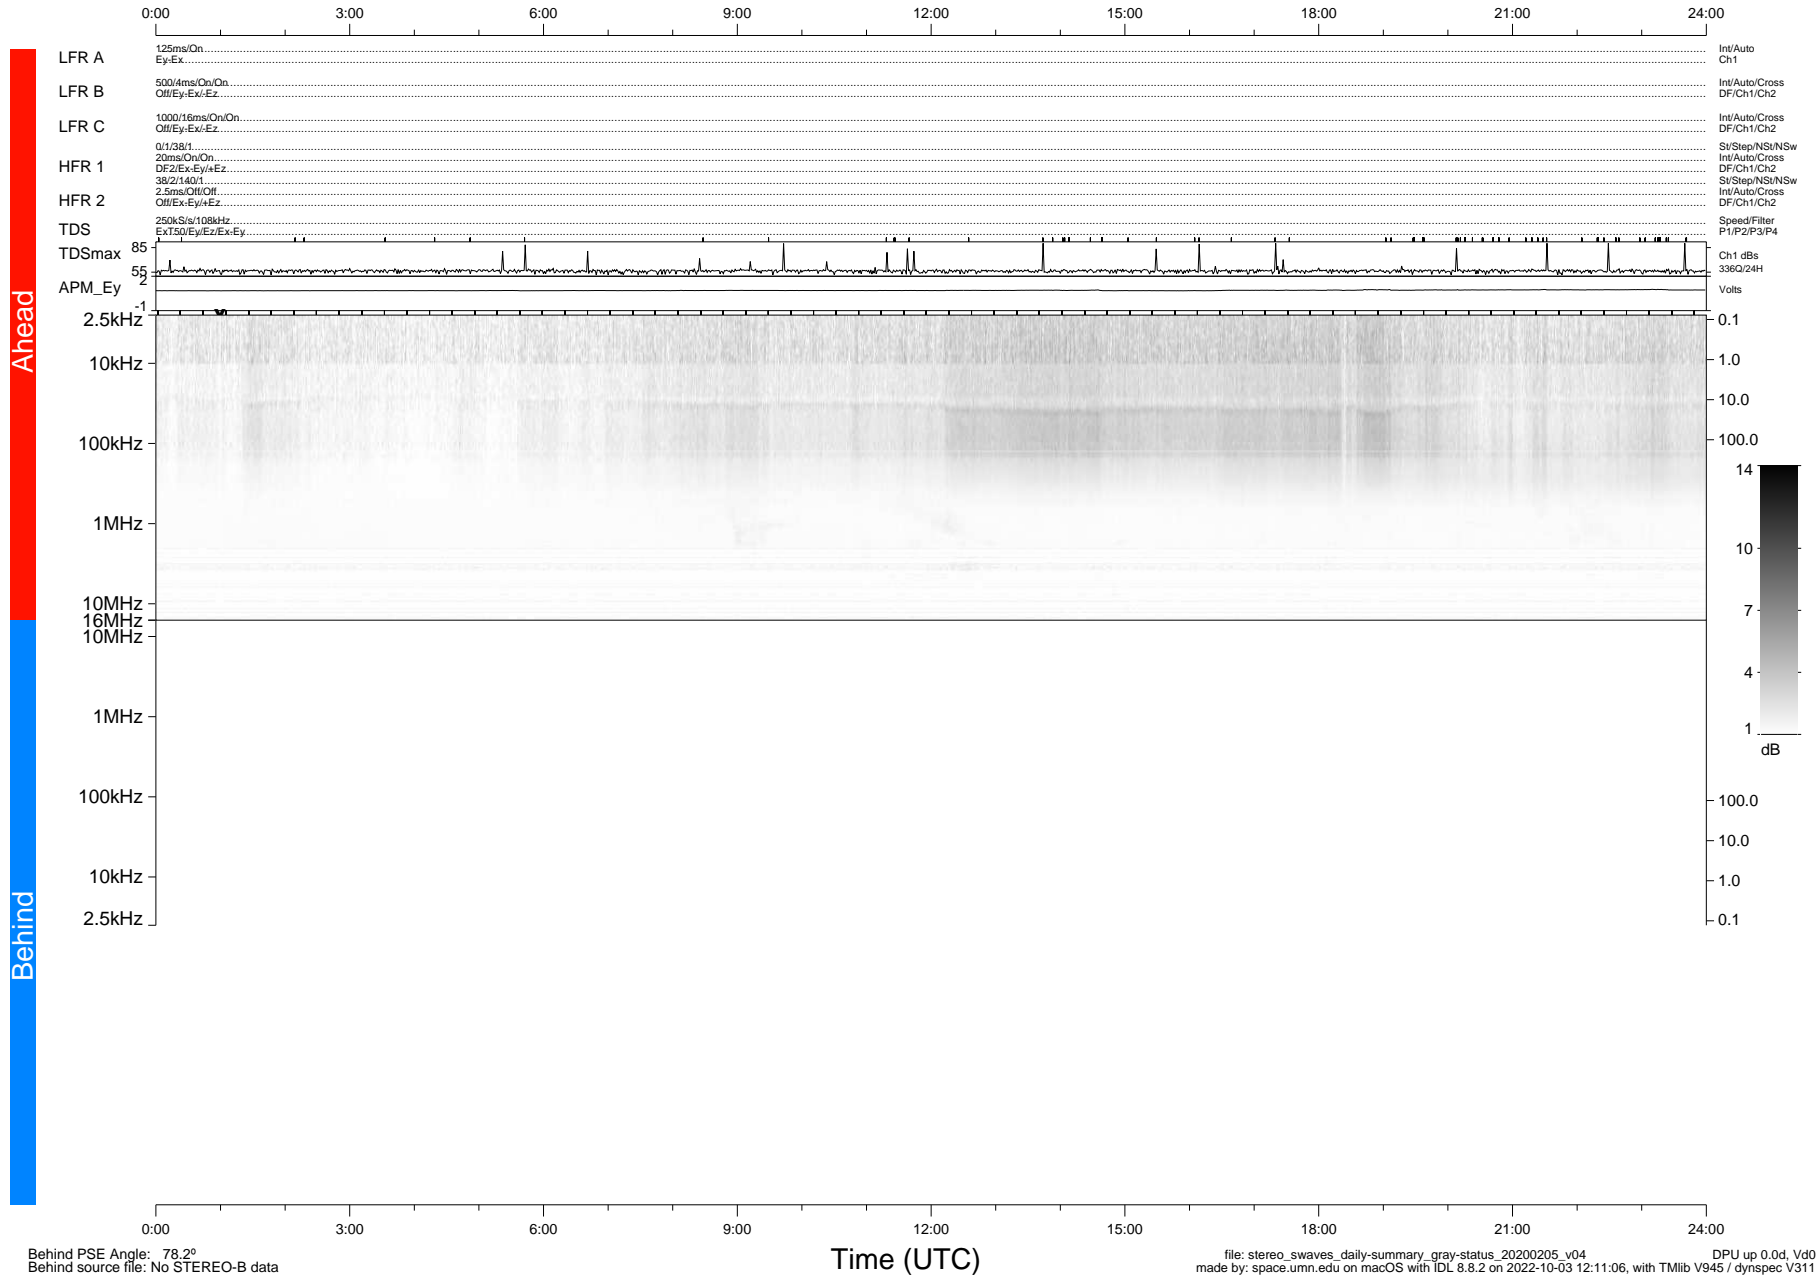

STEREO/WAVES Daily Summary - 05-Feb-2020 (DOY 036)

Ahead source file: swaves_ahead_2020_036_1_05.fin (Recovery: 100.0% HK, 104% Pkts)
 Ahead PSE Angle: -77.7°

DPU up 1673.9d, V412d32

Behind PSE Angle: 78.2°
 Behind source file: No STEREO-B data

file: stereo_swaves_daily-summary_gray-status_20200205_v04 DPU up 0.0d, Vd0
 made by: space.umn.edu on macOS with IDL 8.8.2 on 2022-10-03 12:11:06, with Tlib V945 / dynspec V311