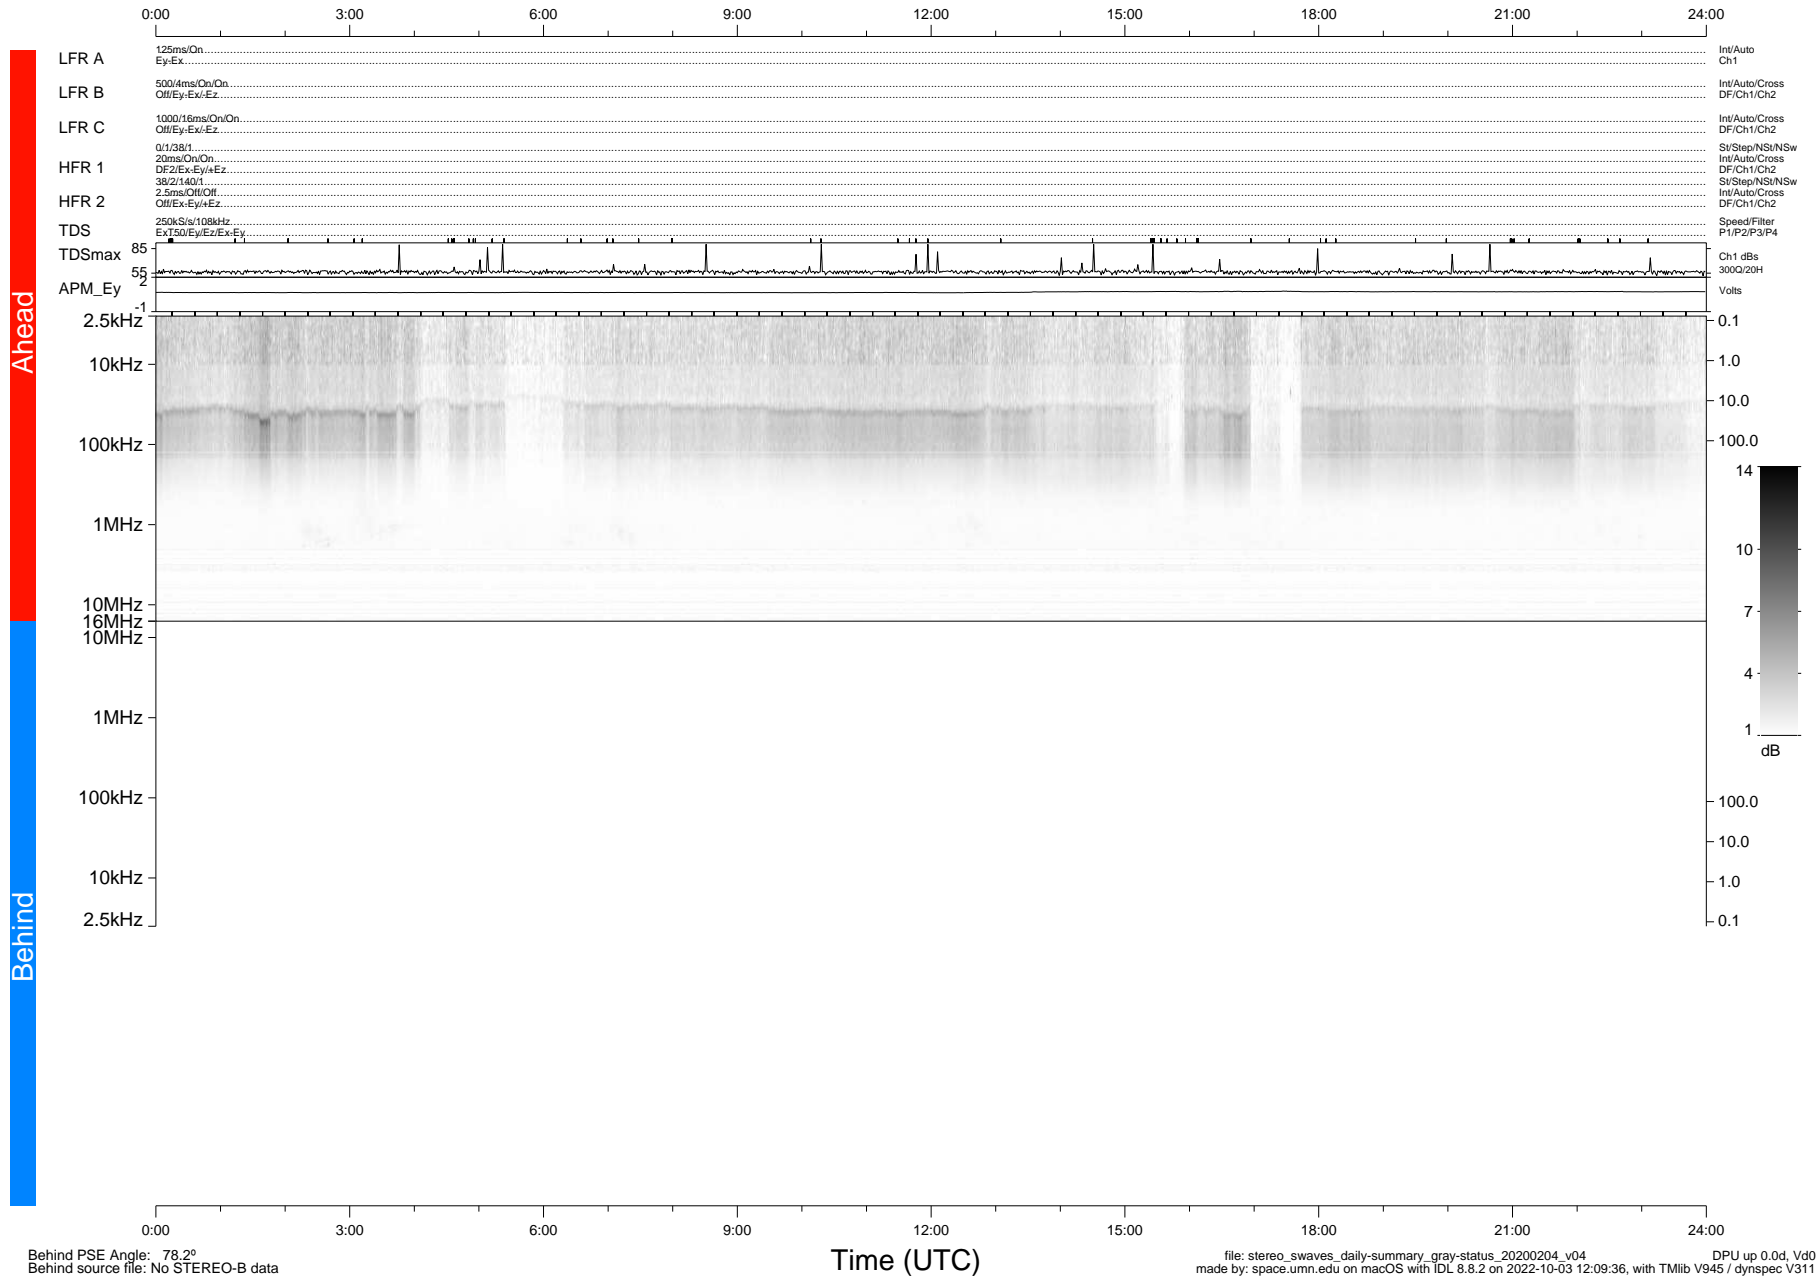

STEREO/WAVES Daily Summary - 04-Feb-2020 (DOY 035)

Ahead source file: swaves_ahead_2020_035_1_05.fin (Recovery: 100.0% HK, 98% Pkts)
 Ahead PSE Angle: -77.7°

DPU up 1672.9d, V412d32

Behind PSE Angle: 78.2°
 Behind source file: No STEREO-B data

file: stereo_swaves_daily-summary_gray-status_20200204_v04 DPU up 0.0d, Vd0
 made by: space.umn.edu on macOS with IDL 8.8.2 on 2022-10-03 12:09:36, with Tlib V945 / dynspec V311