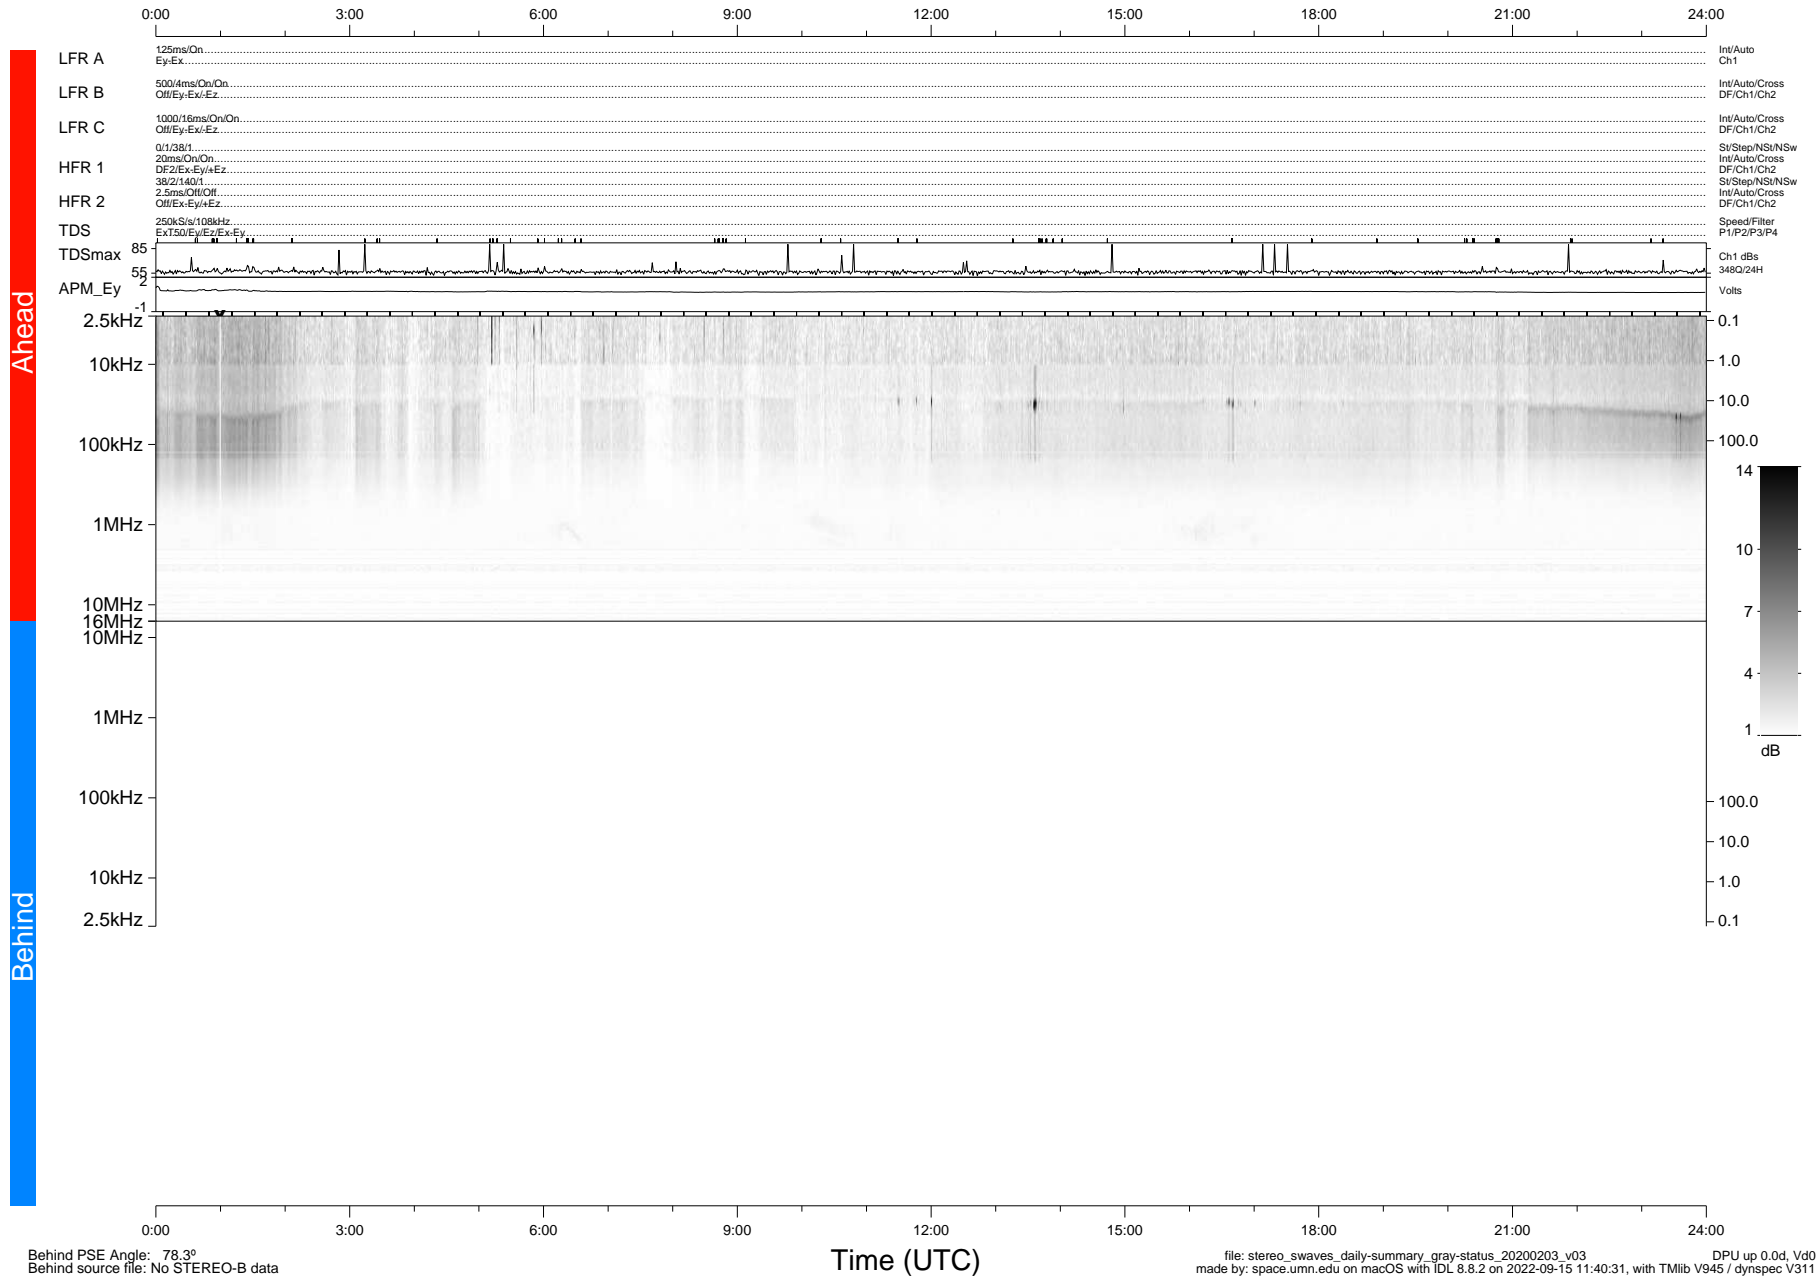

STEREO/WAVES Daily Summary - 03-Feb-2020 (DOY 034)

Ahead source file: swaves_ahead_2020_034_1_05.fin (Recovery: 100.0% HK, 106% Pkts)
 Ahead PSE Angle: -77.8°

DPU up 1671.9d, V412d32

Behind PSE Angle: 78.3°
 Behind source file: No STEREO-B data

Time (UTC)

file: stereo_swaves_daily-summary_gray-status_20200203_v03 DPU up 0.0d, Vd0
 made by: space.umn.edu on macOS with IDL 8.8.2 on 2022-09-15 11:40:31, with TLib V945 / dynspec V311