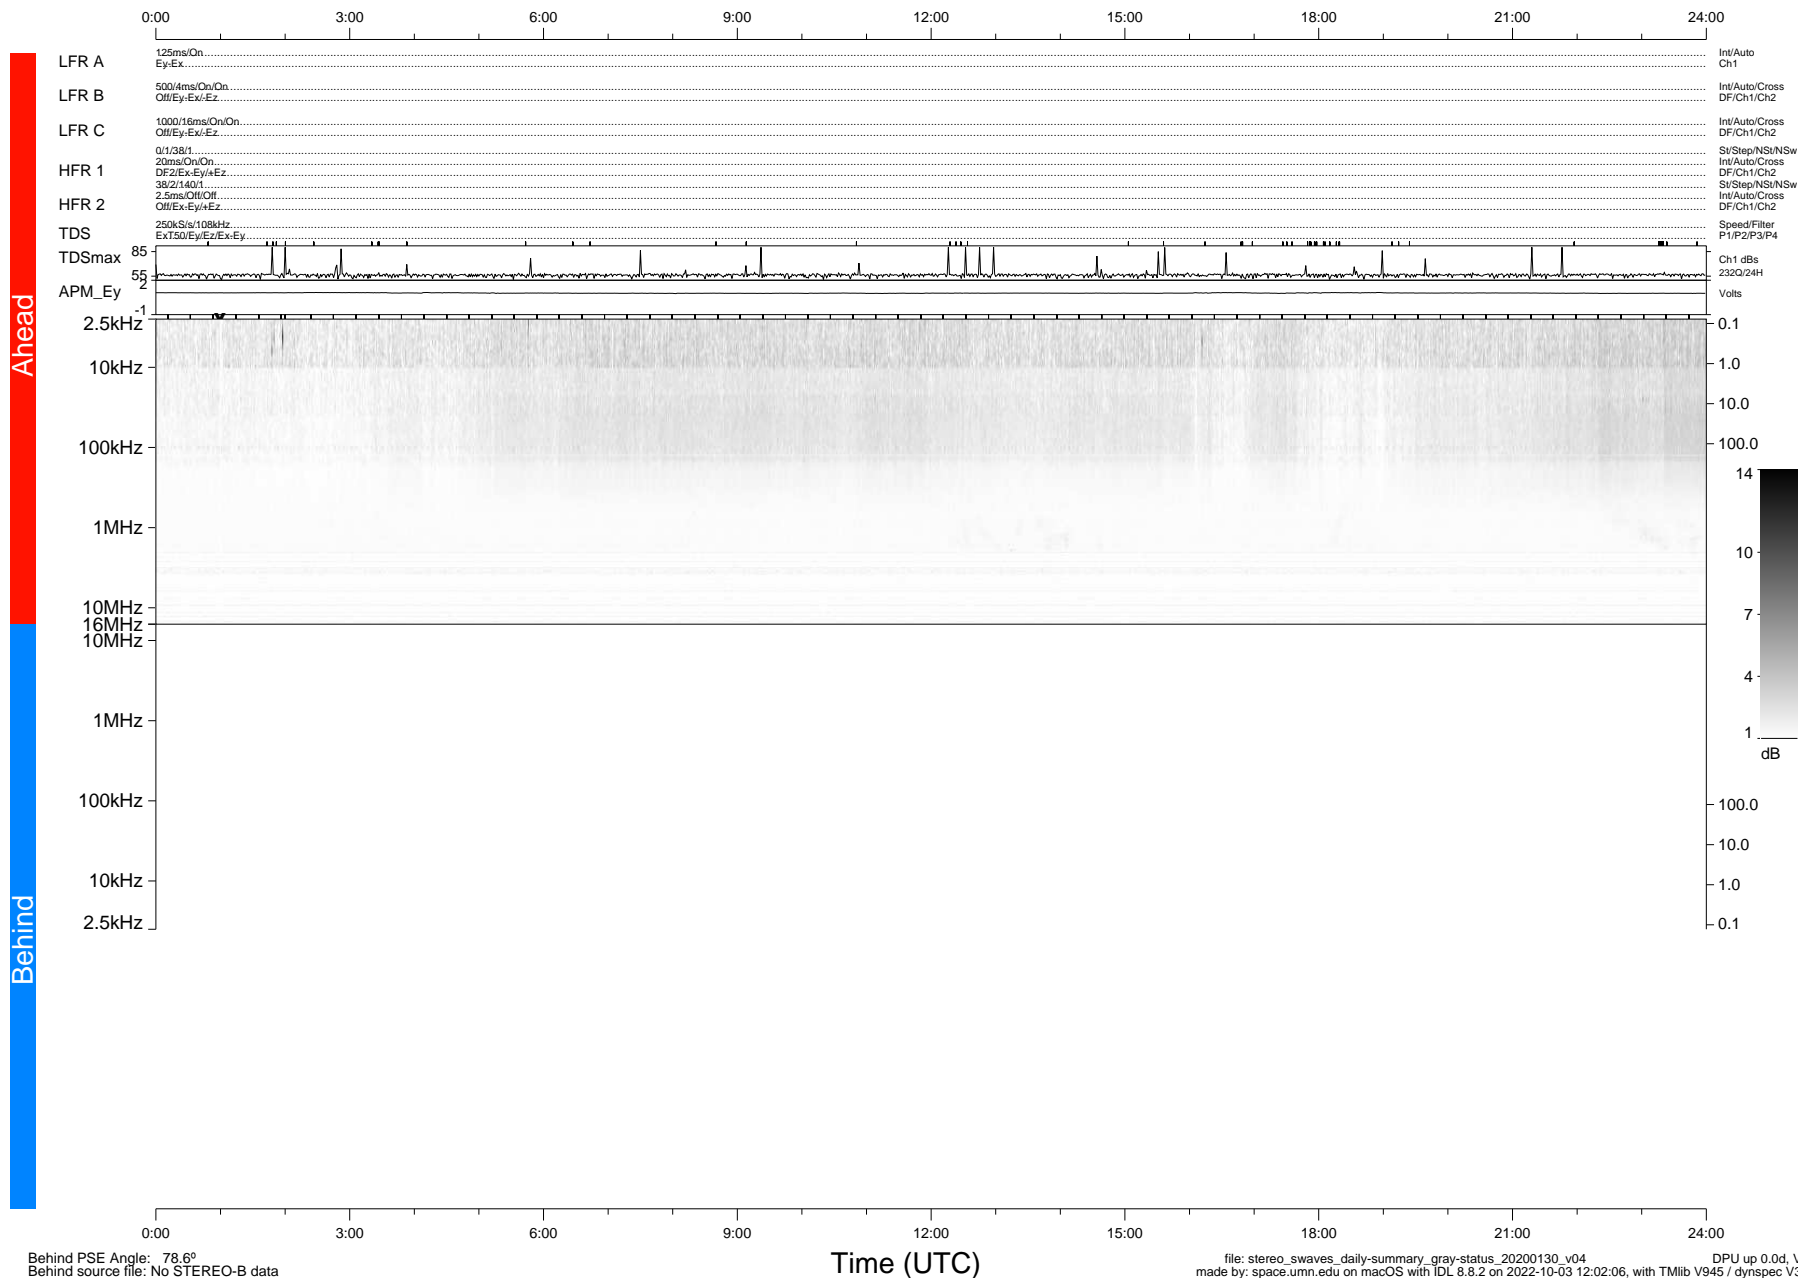

STEREO/WAVES Daily Summary - 30-Jan-2020 (DOY 030)

Ahead source file: swaves_ahead_2020_030_1_05.fin (Recovery: 100.0% HK, 88% Pkts)
Ahead PSE Angle: -78.0°

DPU up 1667.9d, V412d32

Behind PSE Angle: 78.6°
Behind source file: No STEREO-B data