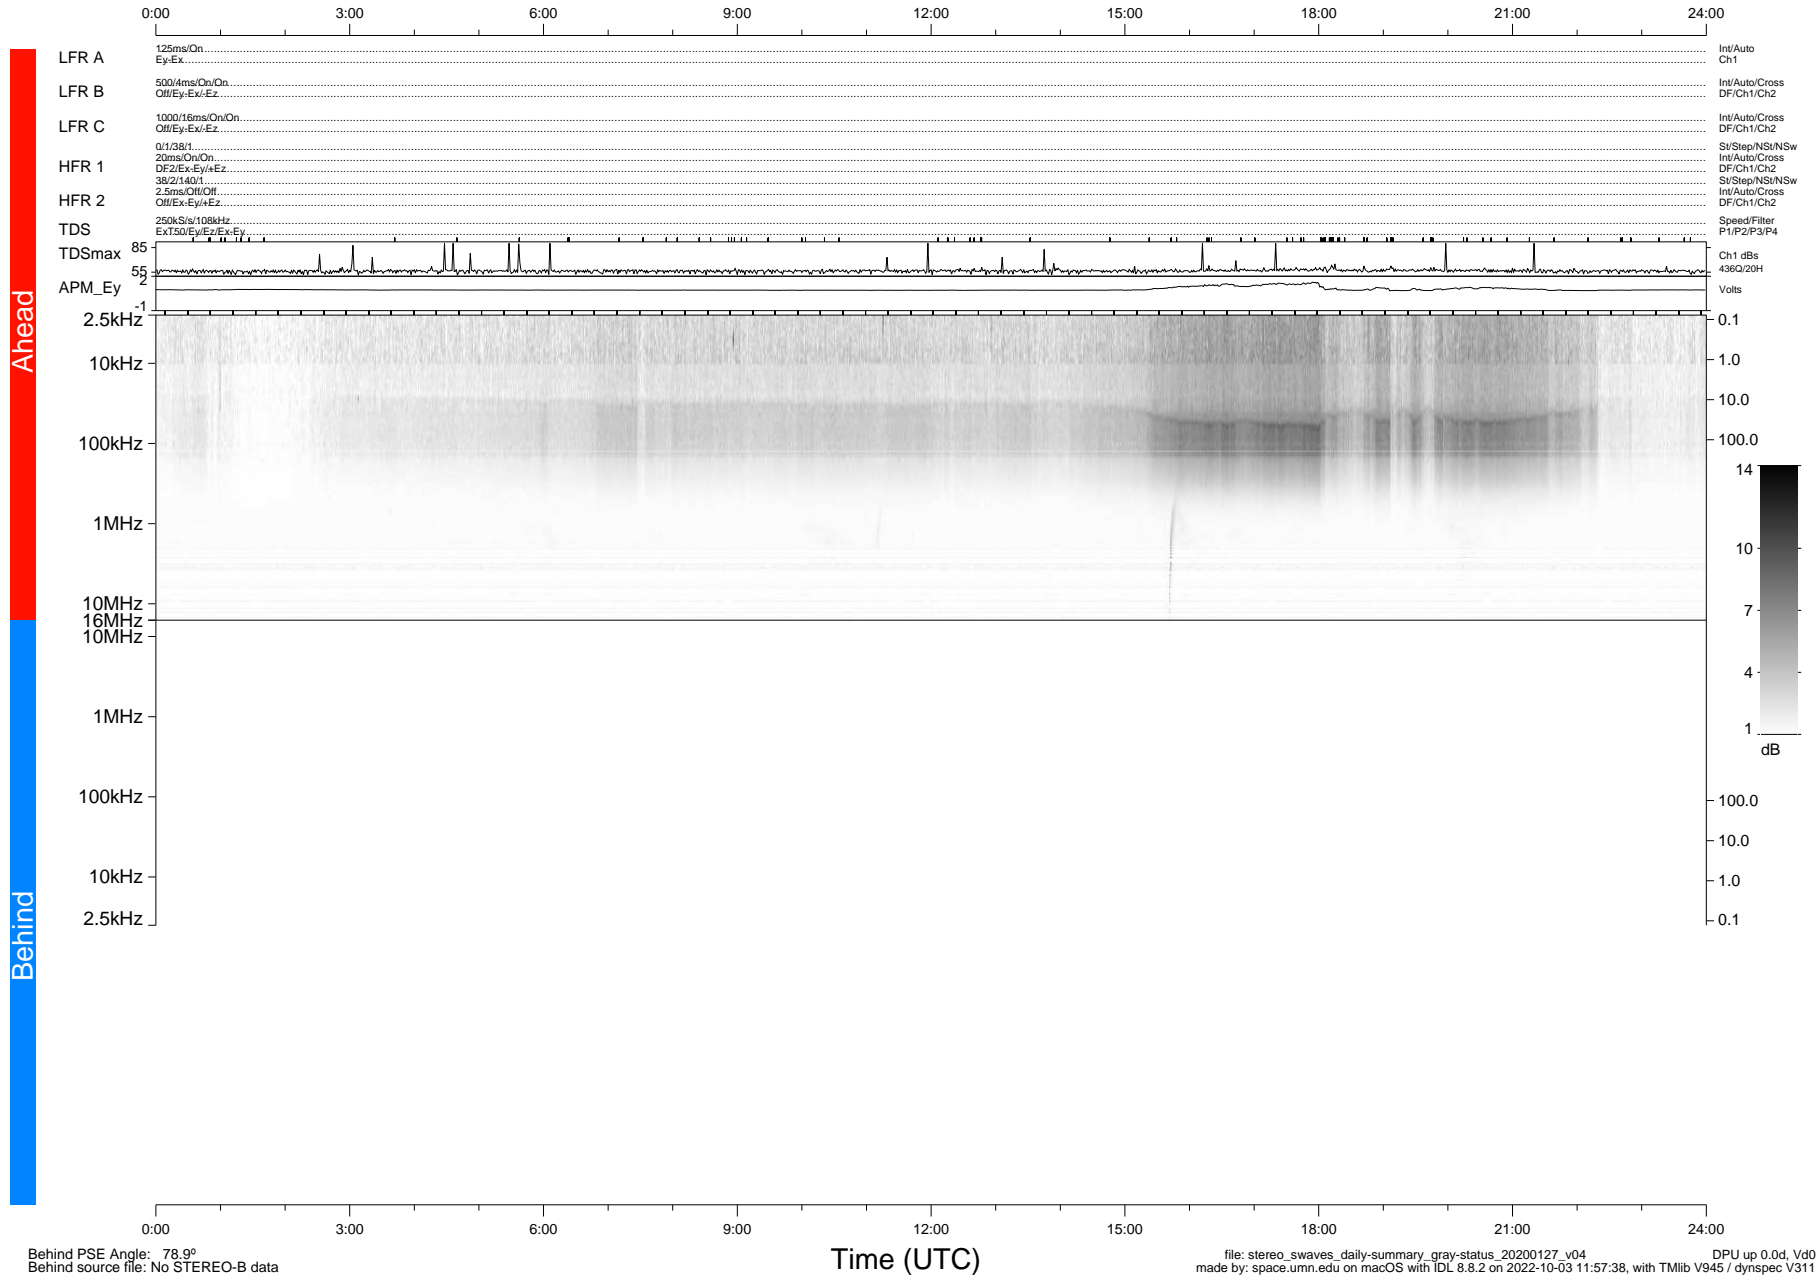

STEREO/WAVES Daily Summary - 27-Jan-2020 (DOY 027)

Ahead source file: swaves_ahead_2020_027_1_05.fin (Recovery: 100.0% HK, 118% Pkts)
 Ahead PSE Angle: -78.0°

DPU up 1664.9d, V412d32

Behind PSE Angle: 78.9°
 Behind source file: No STEREO-B data

file: stereo_swaves_daily-summary_gray-status_20200127_v04 DPU up 0.0d, Vd0
 made by: space.umn.edu on macOS with IDL 8.8.2 on 2022-10-03 11:57:38, with Tlib V945 / dynspec V311