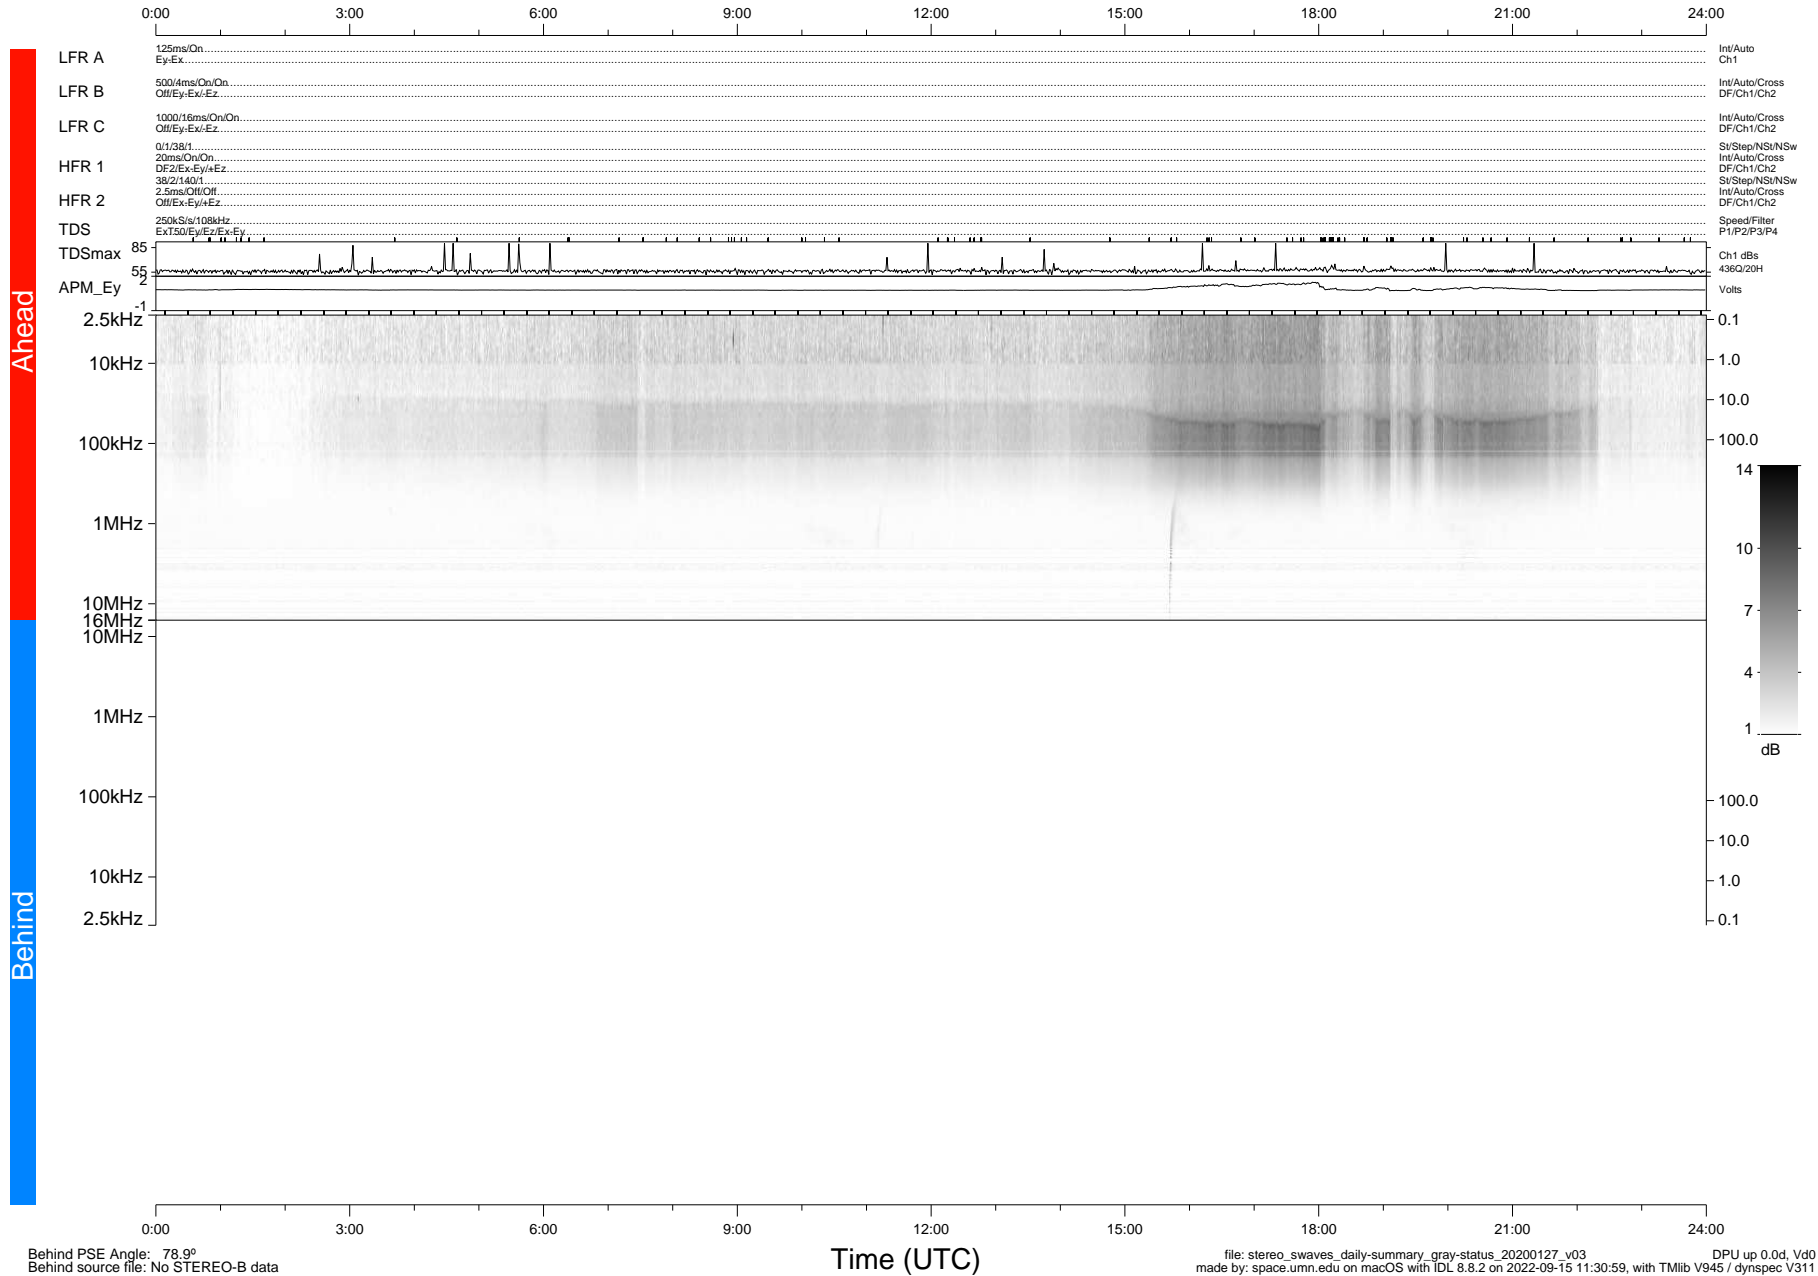

STEREO/WAVES Daily Summary - 27-Jan-2020 (DOY 027)

Ahead source file: swaves_ahead_2020_027_1_05.fin (Recovery: 100.0% HK, 118% Pkts)
 Ahead PSE Angle: -78.0°

DPU up 1664.9d, V412d32

Behind PSE Angle: 78.9°
 Behind source file: No STEREO-B data

file: stereo_swaves_daily-summary_gray-status_20200127_v03
 made by: space.umn.edu on macOS with IDL 8.8.2 on 2022-09-15 11:30:59, with Tlib V945 / dynspec V311
 DPU up 0.0d, Vd0