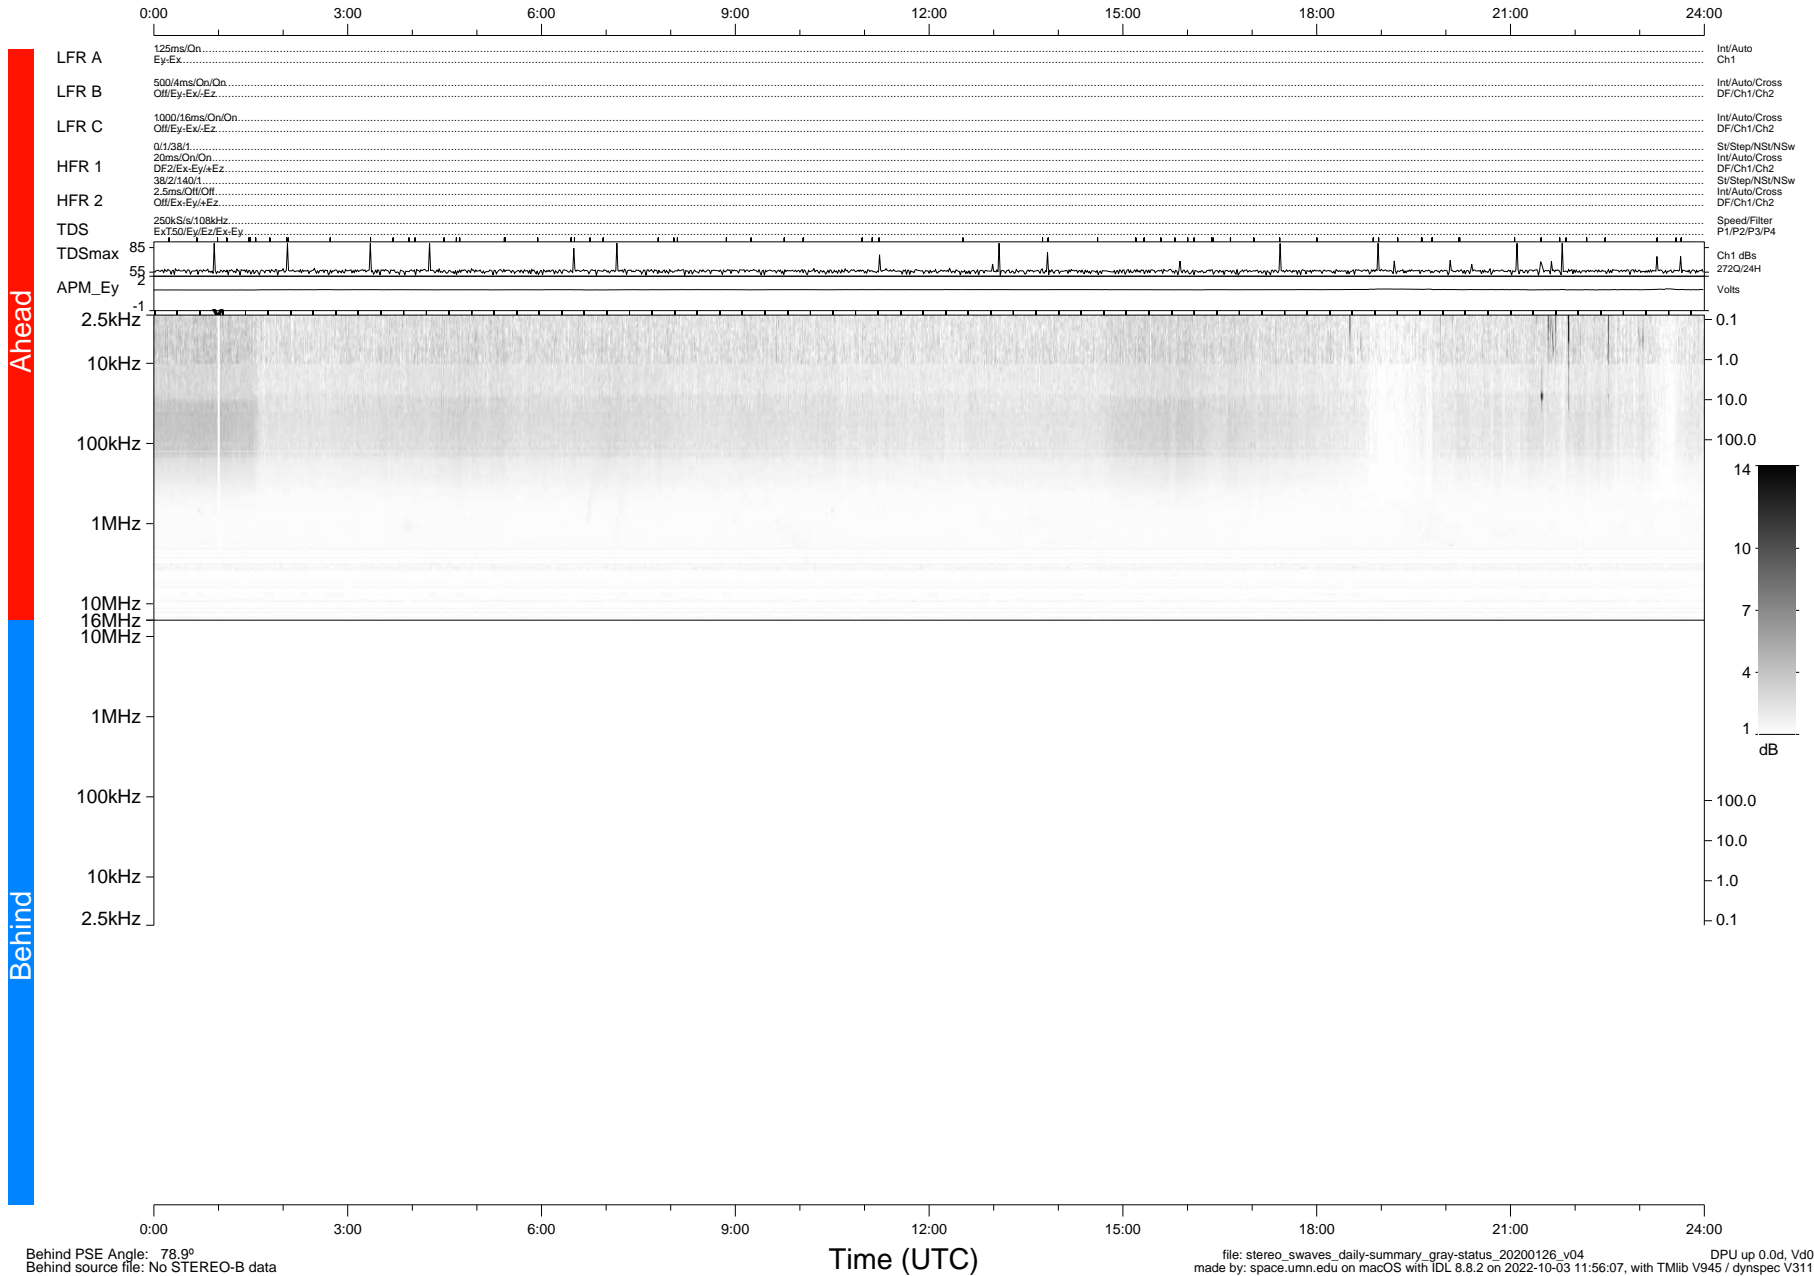

STEREO/WAVES Daily Summary - 26-Jan-2020 (DOY 026)

Ahead source file: swaves_ahead_2020_026_1_05.fin (Recovery: 100.0% HK, 94% Pkts)
 Ahead PSE Angle: -78.0°

DPU up 1663.9d, V412d32

Behind PSE Angle: 78.9°
 Behind source file: No STEREO-B data

file: stereo_swaves_daily-summary_gray-status_20200126_v04 DPU up 0.0d, Vd0
 made by: space.umn.edu on macOS with IDL 8.8.2 on 2022-10-03 11:56:07, with TLib V945 / dynspec V311