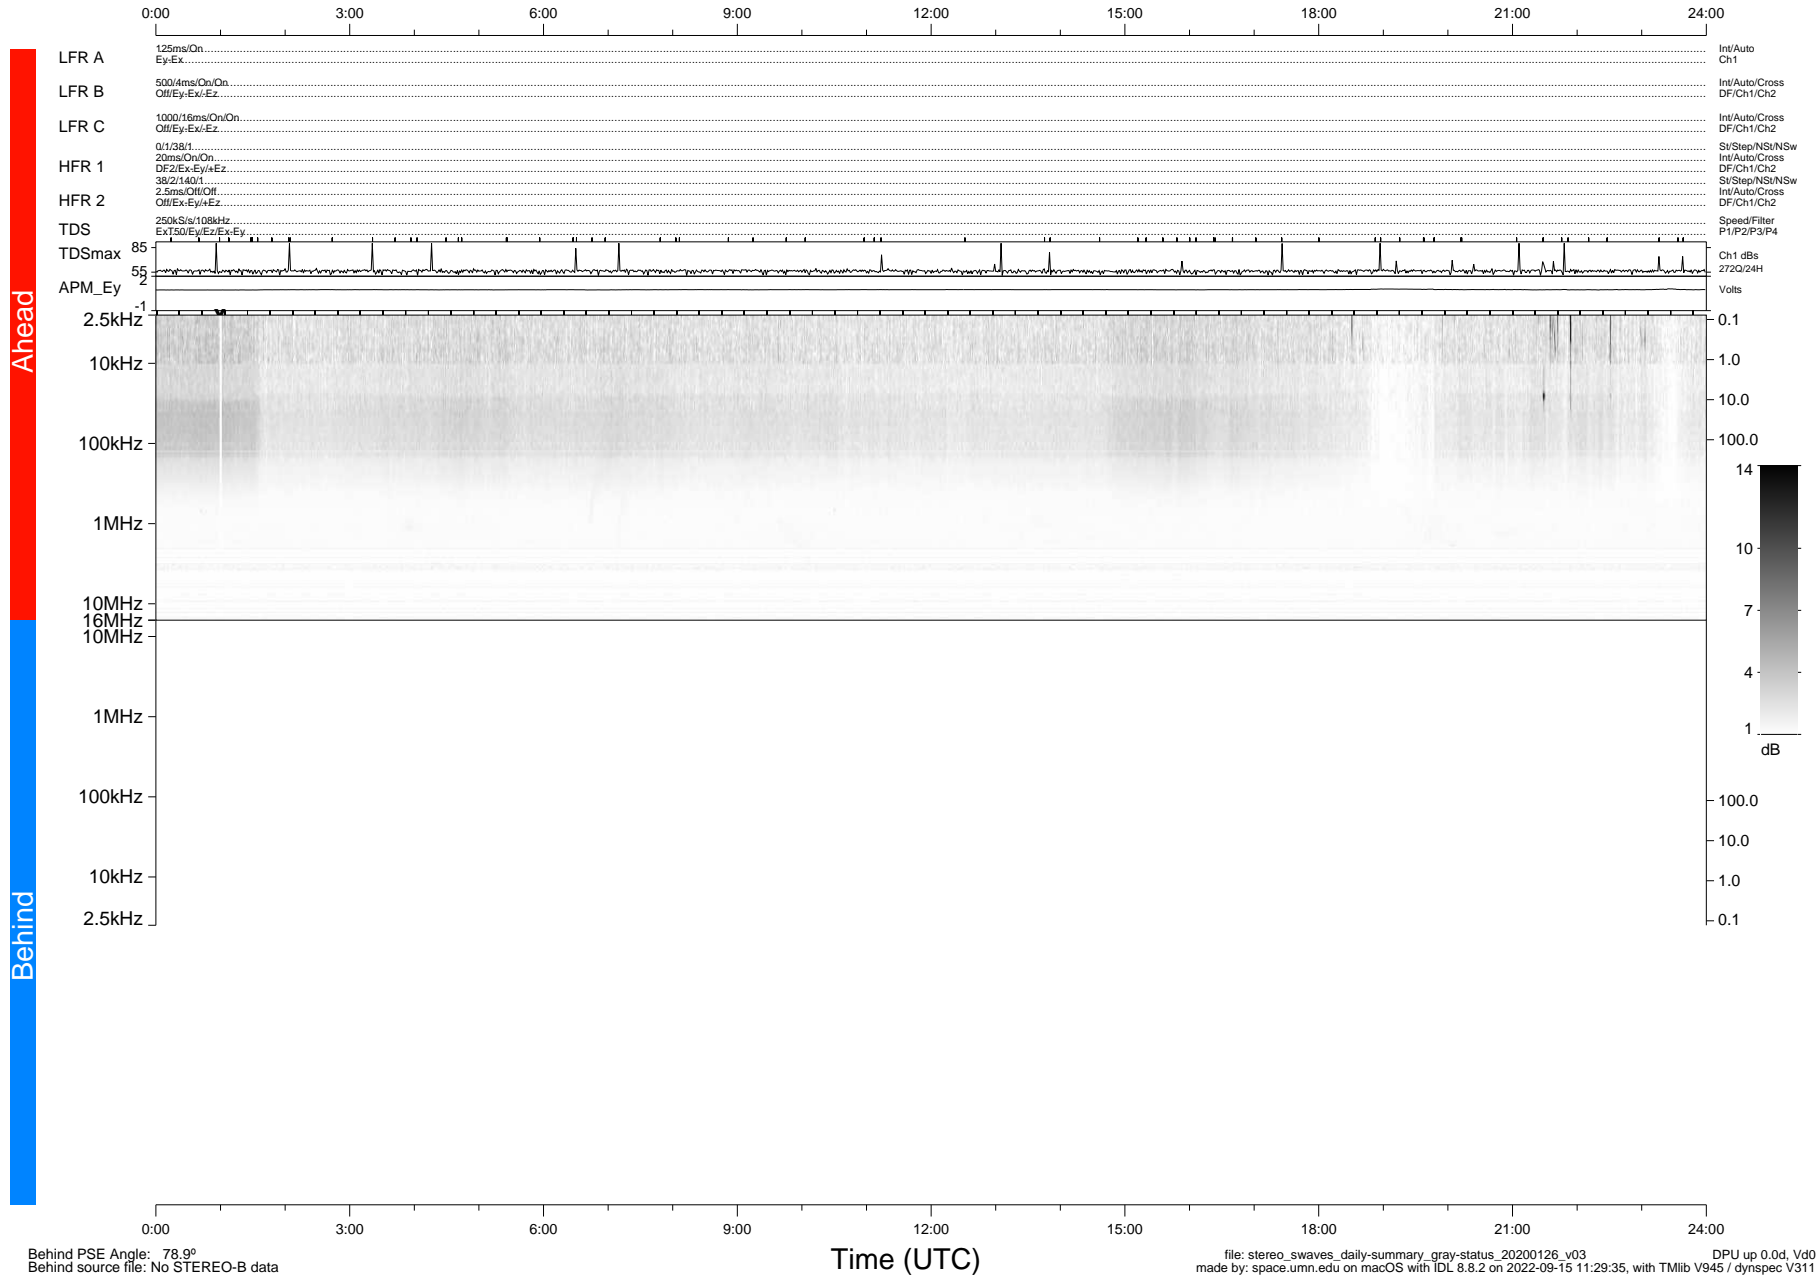

STEREO/WAVES Daily Summary - 26-Jan-2020 (DOY 026)

Ahead source file: swaves_ahead_2020_026_1_05.fin (Recovery: 100.0% HK, 94% Pkts)
 Ahead PSE Angle: -78.0°

DPU up 1663.9d, V412d32

Behind PSE Angle: 78.9°
 Behind source file: No STEREO-B data

file: stereo_swaves_daily-summary_gray-status_20200126_v03
 made by: space.umn.edu on macOS with IDL 8.8.2 on 2022-09-15 11:29:35, with TLib V945 / dynspec V311
 DPU up 0.0d, Vd0