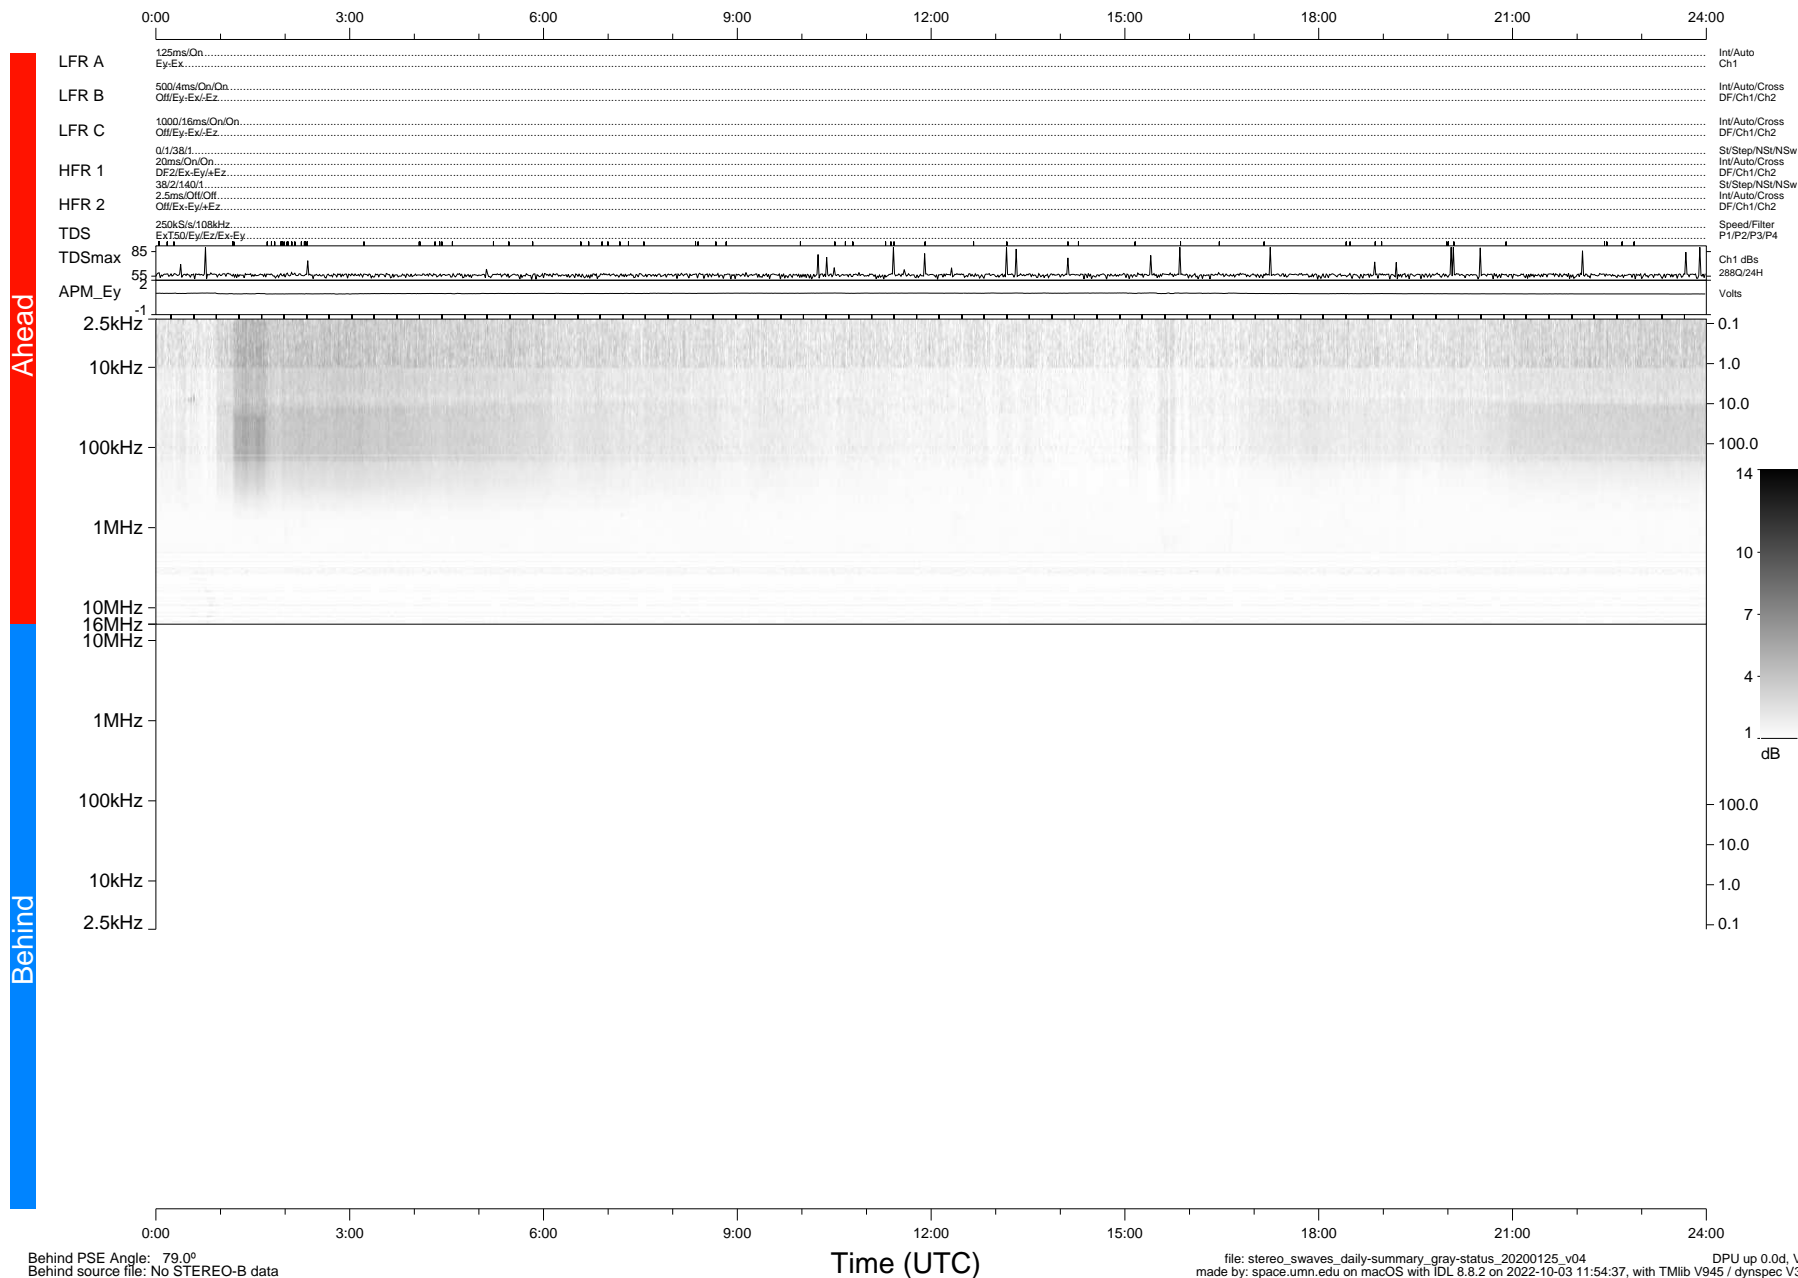

STEREO/WAVES Daily Summary - 25-Jan-2020 (DOY 025)

Ahead source file: swaves_ahead_2020_025_1_05.fin (Recovery: 100.0% HK, 97% Pkts)
Ahead PSE Angle: -78.1°

DPU up 1662.9d, V412d32

Behind PSE Angle: 79.0°
Behind source file: No STEREO-B data

Time (UTC)