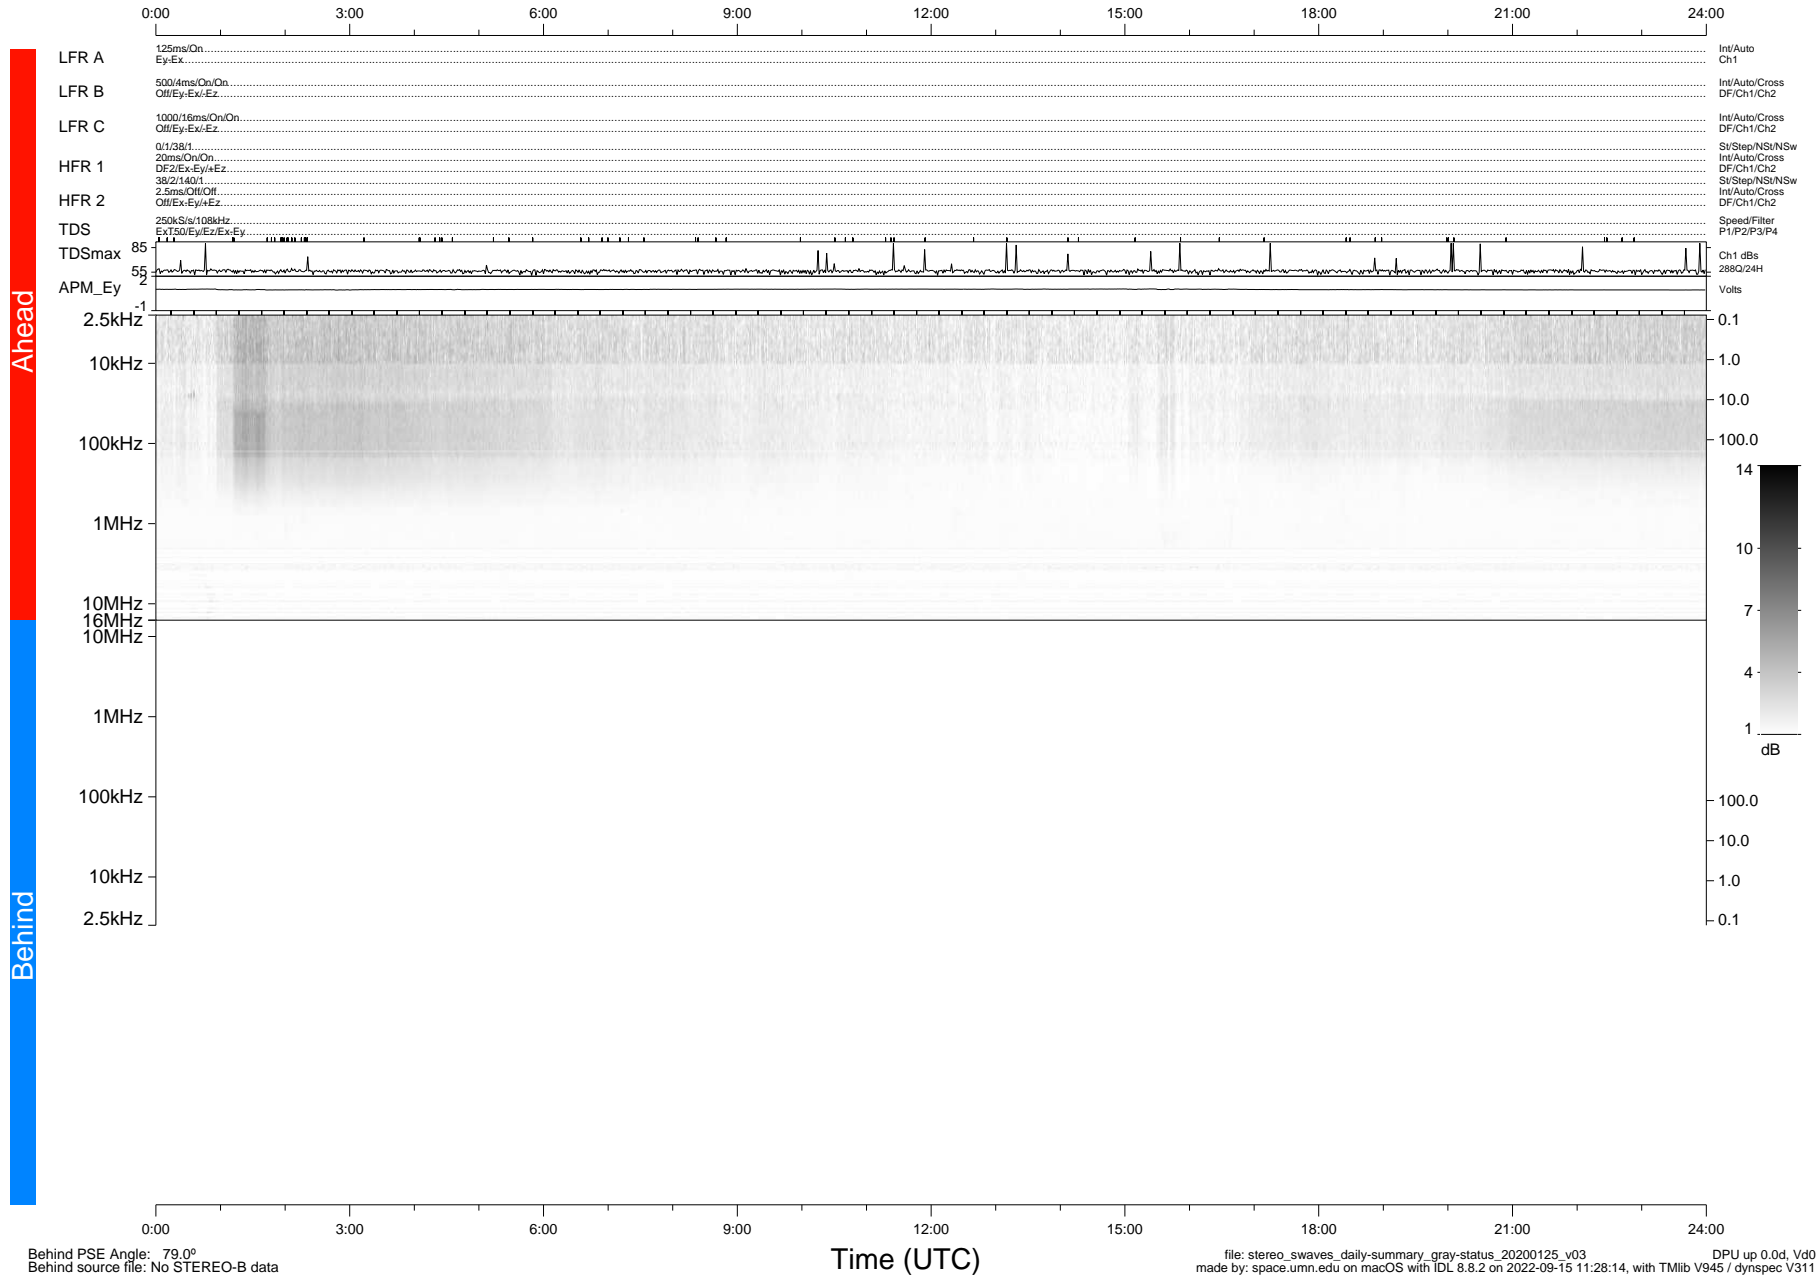

STEREO/WAVES Daily Summary - 25-Jan-2020 (DOY 025)

Ahead source file: swaves_ahead_2020_025_1_05.fin (Recovery: 100.0% HK, 97% Pkts)
 Ahead PSE Angle: -78.1°

DPU up 1662.9d, V412d32

Behind PSE Angle: 79.0°
 Behind source file: No STEREO-B data

file: stereo_swaves_daily-summary_gray-status_20200125_v03 DPU up 0.0d, Vd0
 made by: space.umn.edu on macOS with IDL 8.8.2 on 2022-09-15 11:28:14, with TLib V945 / dynspec V311