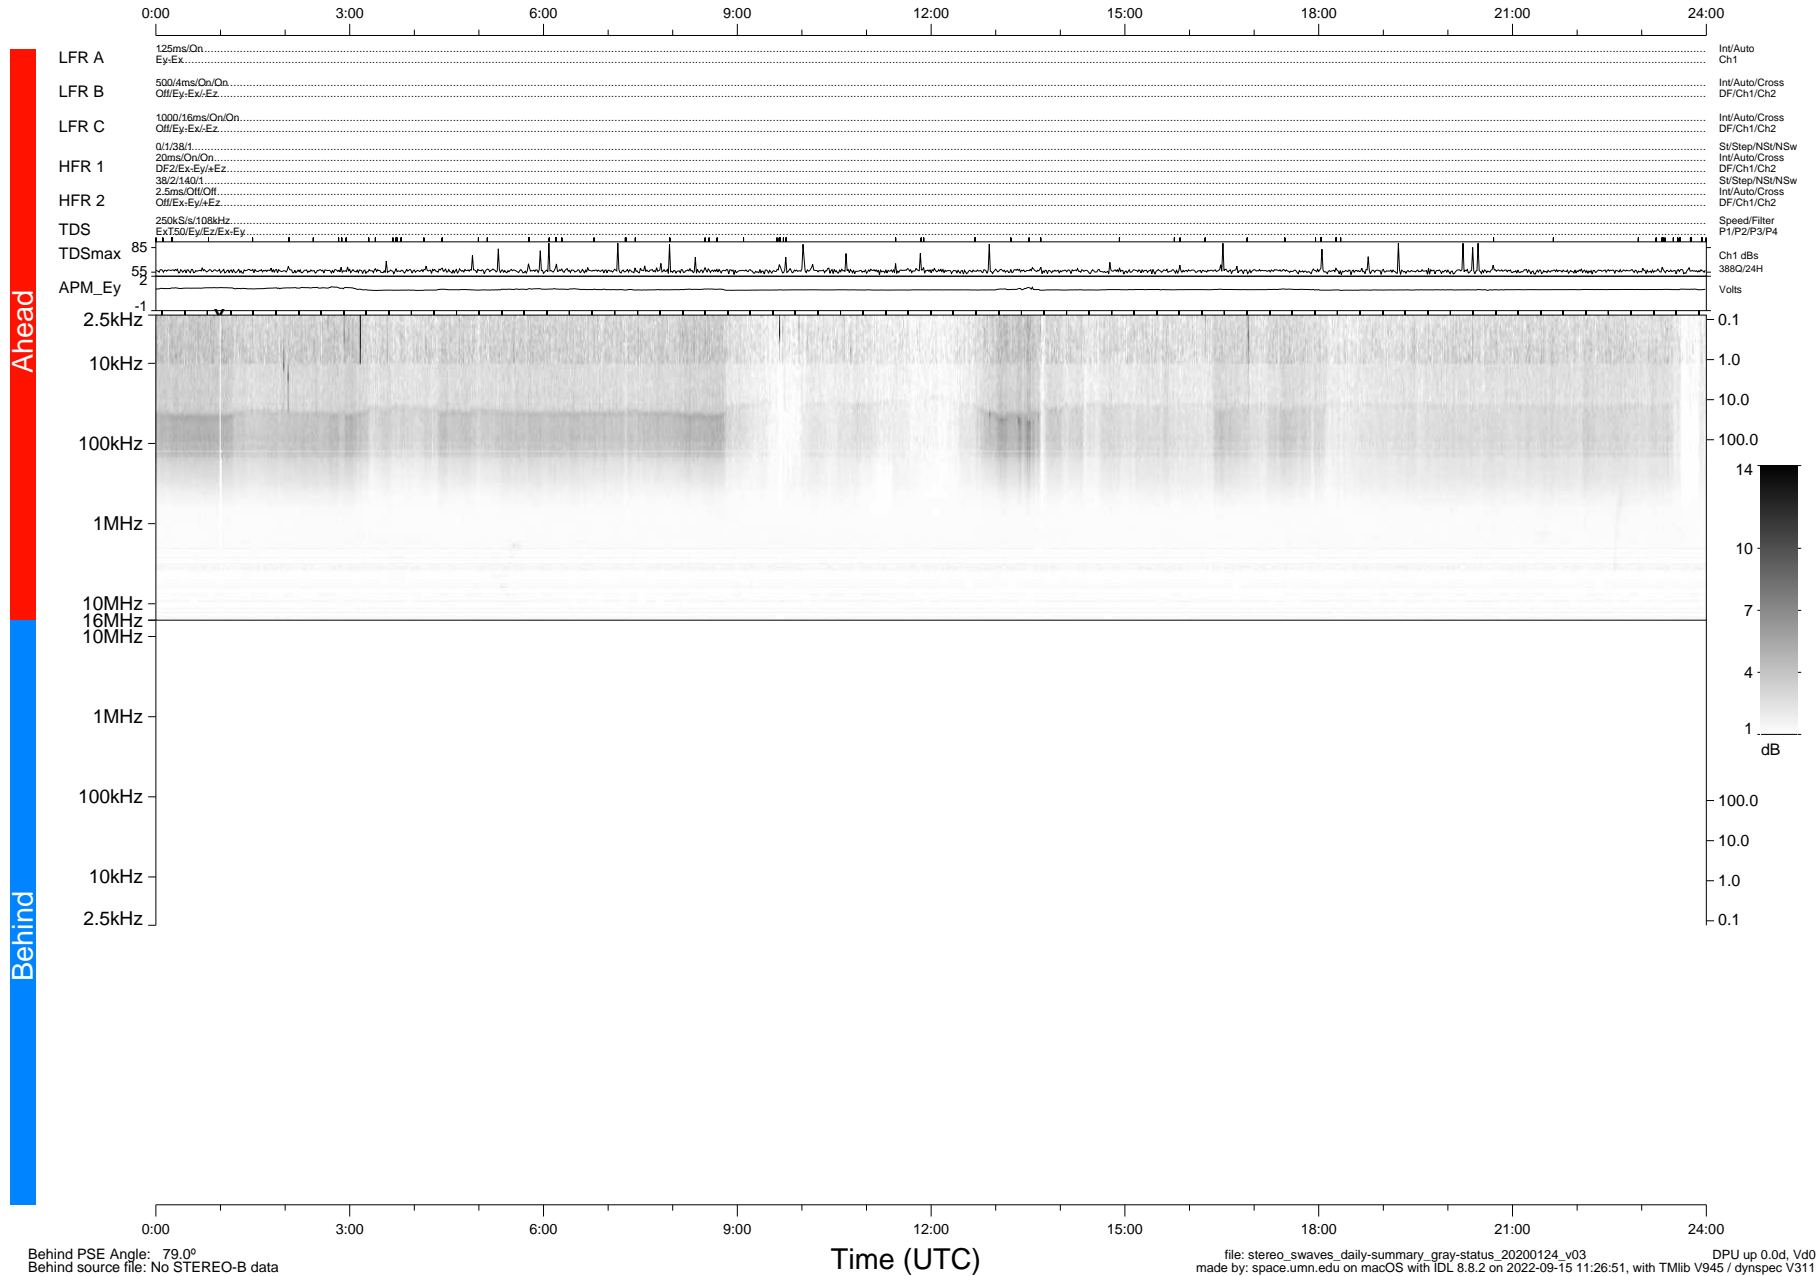

STEREO/WAVES Daily Summary - 24-Jan-2020 (DOY 024)

Ahead source file: swaves_ahead_2020_024_1_05.fin (Recovery: 100.0% HK, 112% Pkts)
 Ahead PSE Angle: -78.1°

DPU up 1661.9d, V412d32

Behind PSE Angle: 79.0°
 Behind source file: No STEREO-B data

Time (UTC)

file: stereo_swaves_daily-summary_gray-status_20200124_v03 DPU up 0.0d, Vd0
 made by: space.umn.edu on macOS with IDL 8.8.2 on 2022-09-15 11:26:51, with TMLib V945 / dynspec V311