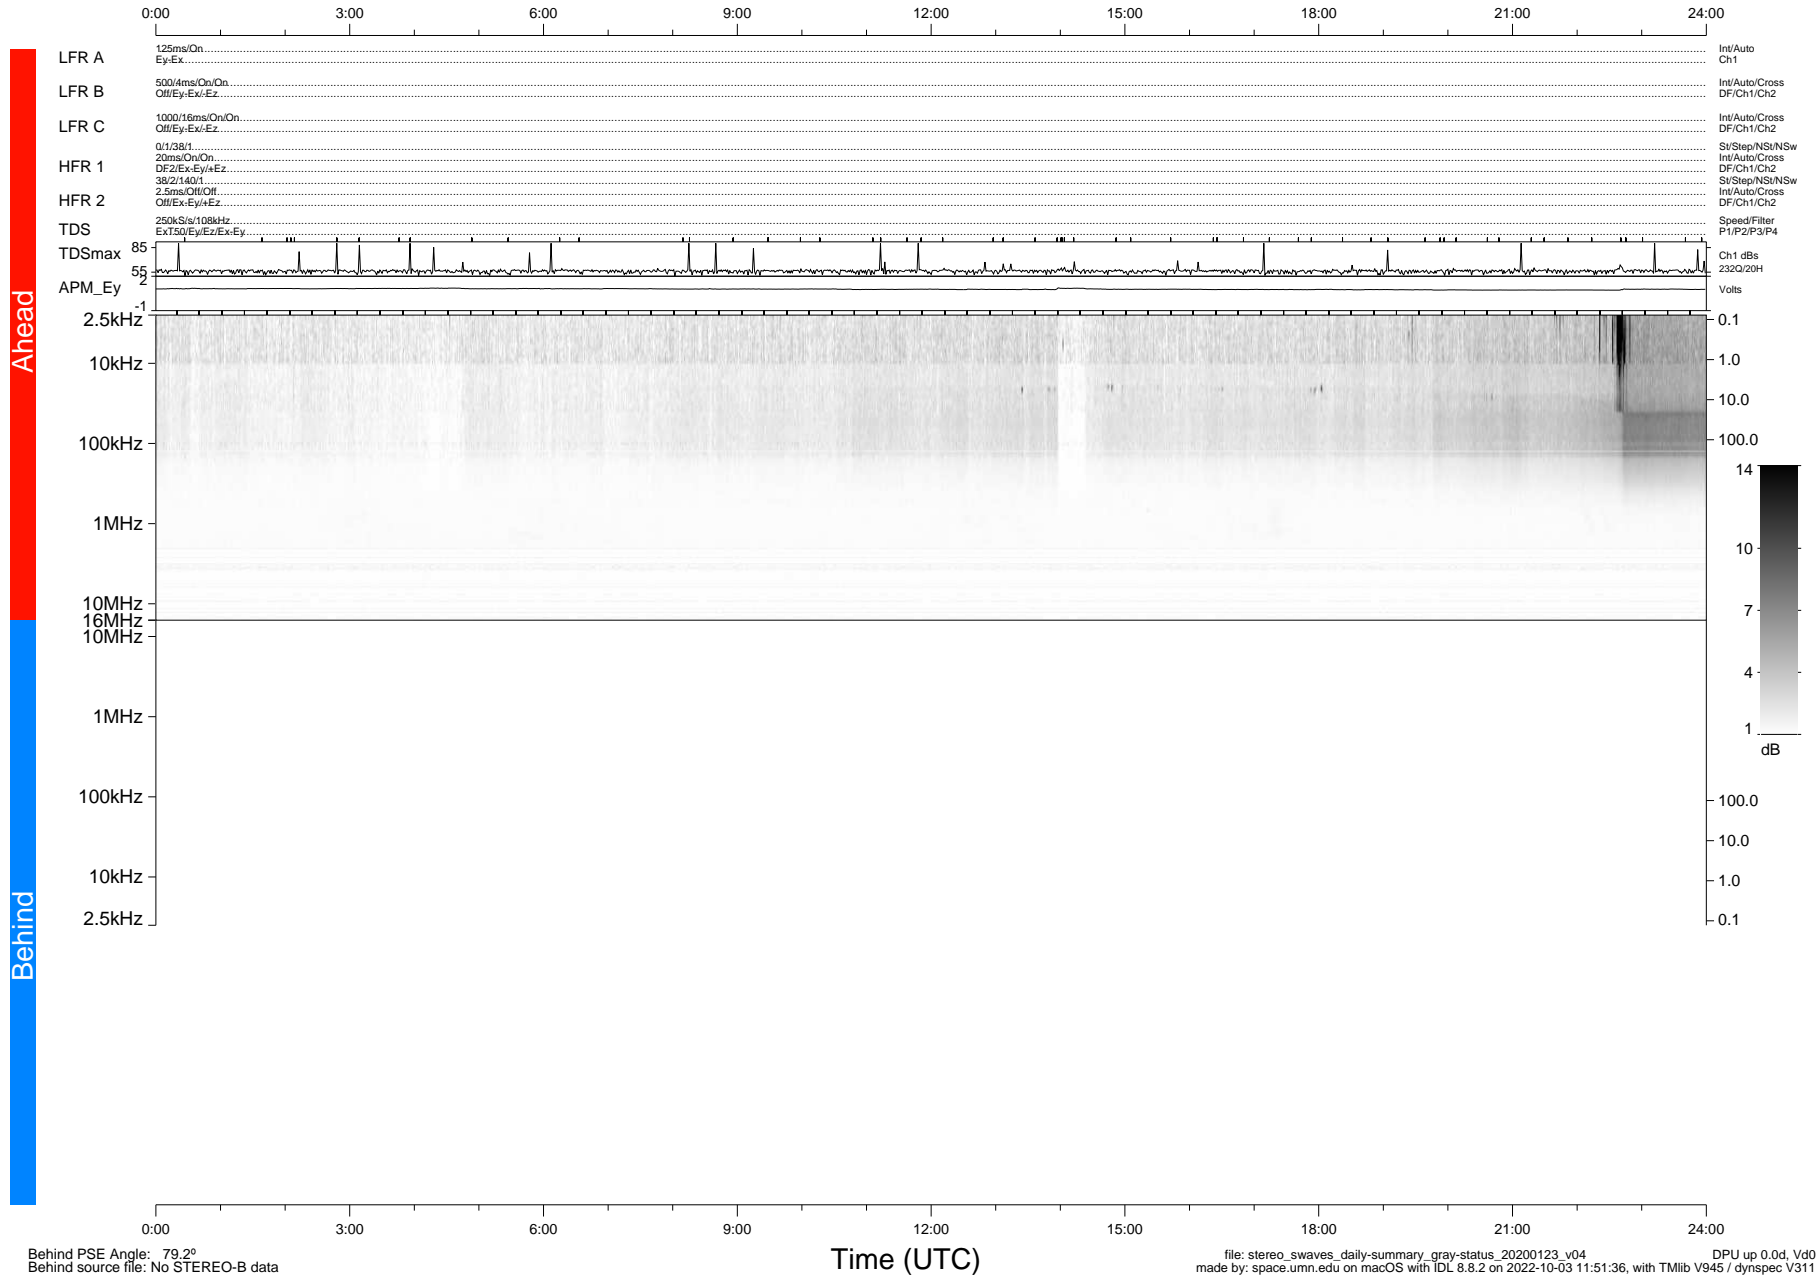

# STEREO/WAVES Daily Summary - 23-Jan-2020 (DOY 023)

Ahead source file: swaves\_ahead\_2020\_023\_1\_05.fin (Recovery: 100.0% HK, 88% Pkts)  
 Ahead PSE Angle: -78.1°

DPU up 1660.9d, V412d32

Behind PSE Angle: 79.2°  
 Behind source file: No STEREO-B data

Time (UTC)

file: stereo\_swaves\_daily-summary\_gray-status\_20200123\_v04 DPU up 0.0d, Vd0  
 made by: space.umn.edu on macOS with IDL 8.8.2 on 2022-10-03 11:51:36, with TLib V945 / dynspec V311