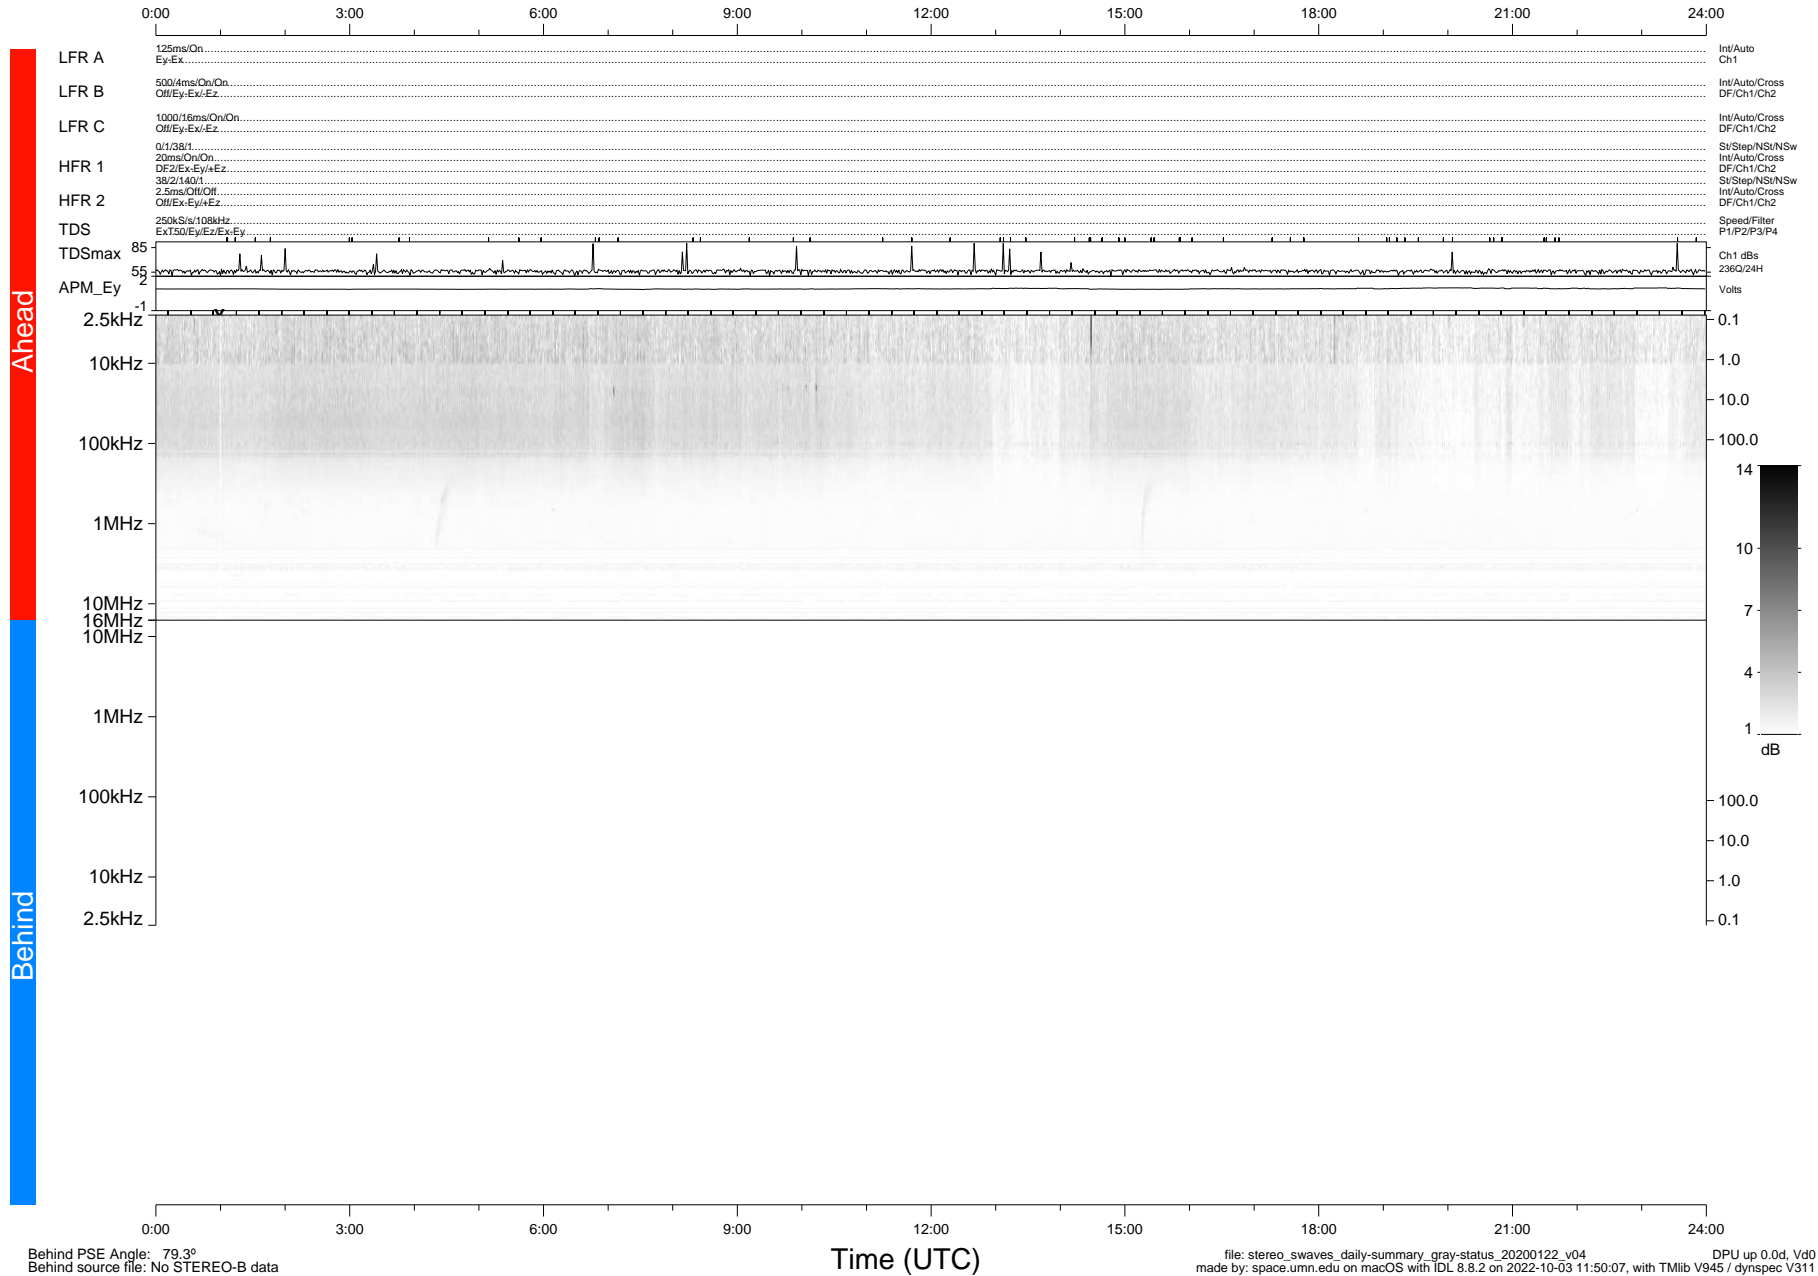

STEREO/WAVES Daily Summary - 22-Jan-2020 (DOY 022)

Ahead source file: swaves_ahead_2020_022_1_05.fin (Recovery: 100.0% HK, 89% Pkts)
 Ahead PSE Angle: -78.1°

DPU up 1659.9d, V412d32

Behind PSE Angle: 79.3°
 Behind source file: No STEREO-B data

file: stereo_swaves_daily-summary_gray-status_20200122_v04
 made by: space.umn.edu on macOS with IDL 8.8.2 on 2022-10-03 11:50:07, with TLib V945 / dynspec V311
 DPU up 0.0d, Vd0