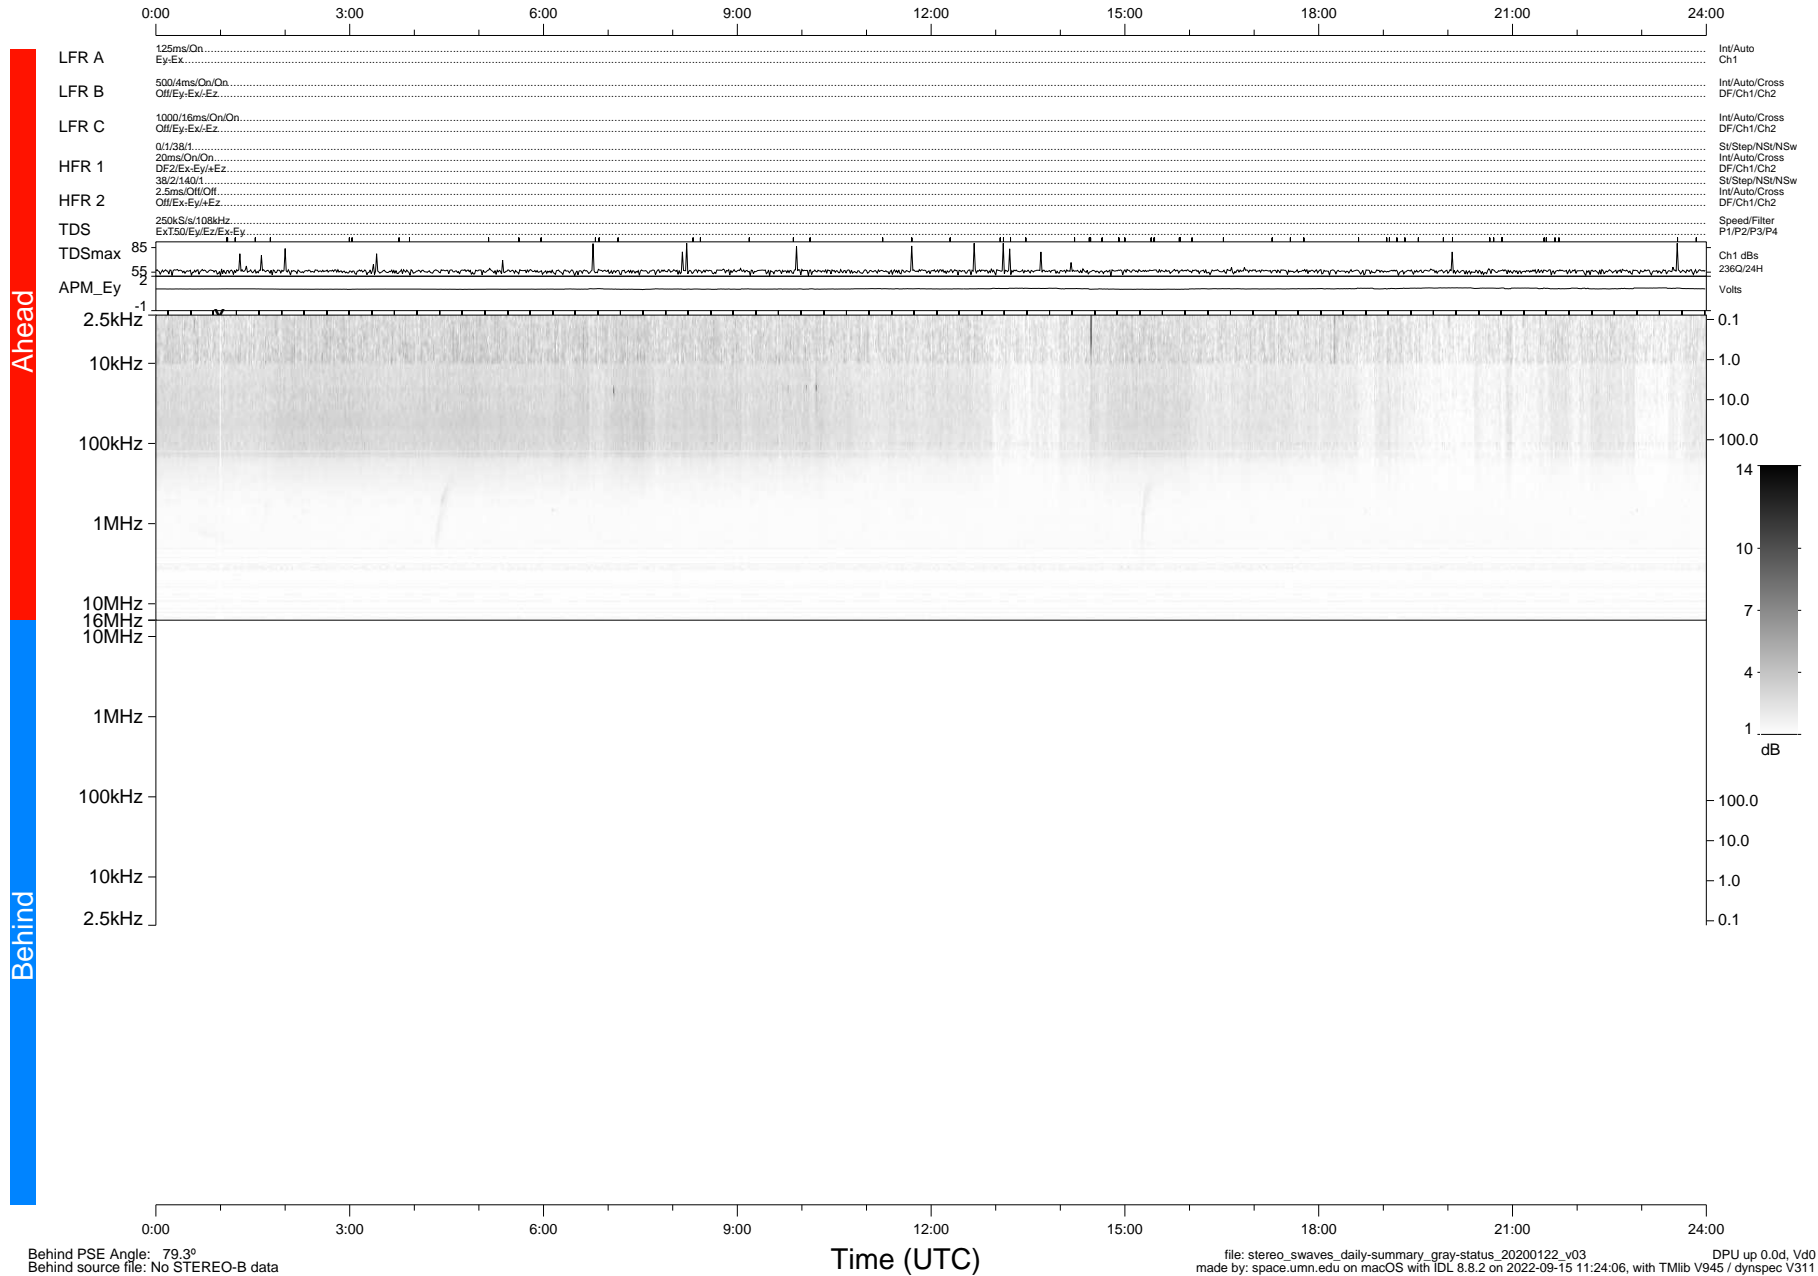

STEREO/WAVES Daily Summary - 22-Jan-2020 (DOY 022)

Ahead source file: swaves_ahead_2020_022_1_05.fin (Recovery: 100.0% HK, 89% Pkts)
 Ahead PSE Angle: -78.1°

DPU up 1659.9d, V412d32

Behind PSE Angle: 79.3°
 Behind source file: No STEREO-B data

file: stereo_swaves_daily-summary_gray-status_20200122_v03
 made by: space.umn.edu on macOS with IDL 8.8.2 on 2022-09-15 11:24:06, with TLib V945 / dynspec V311
 DPU up 0.0d, Vd0