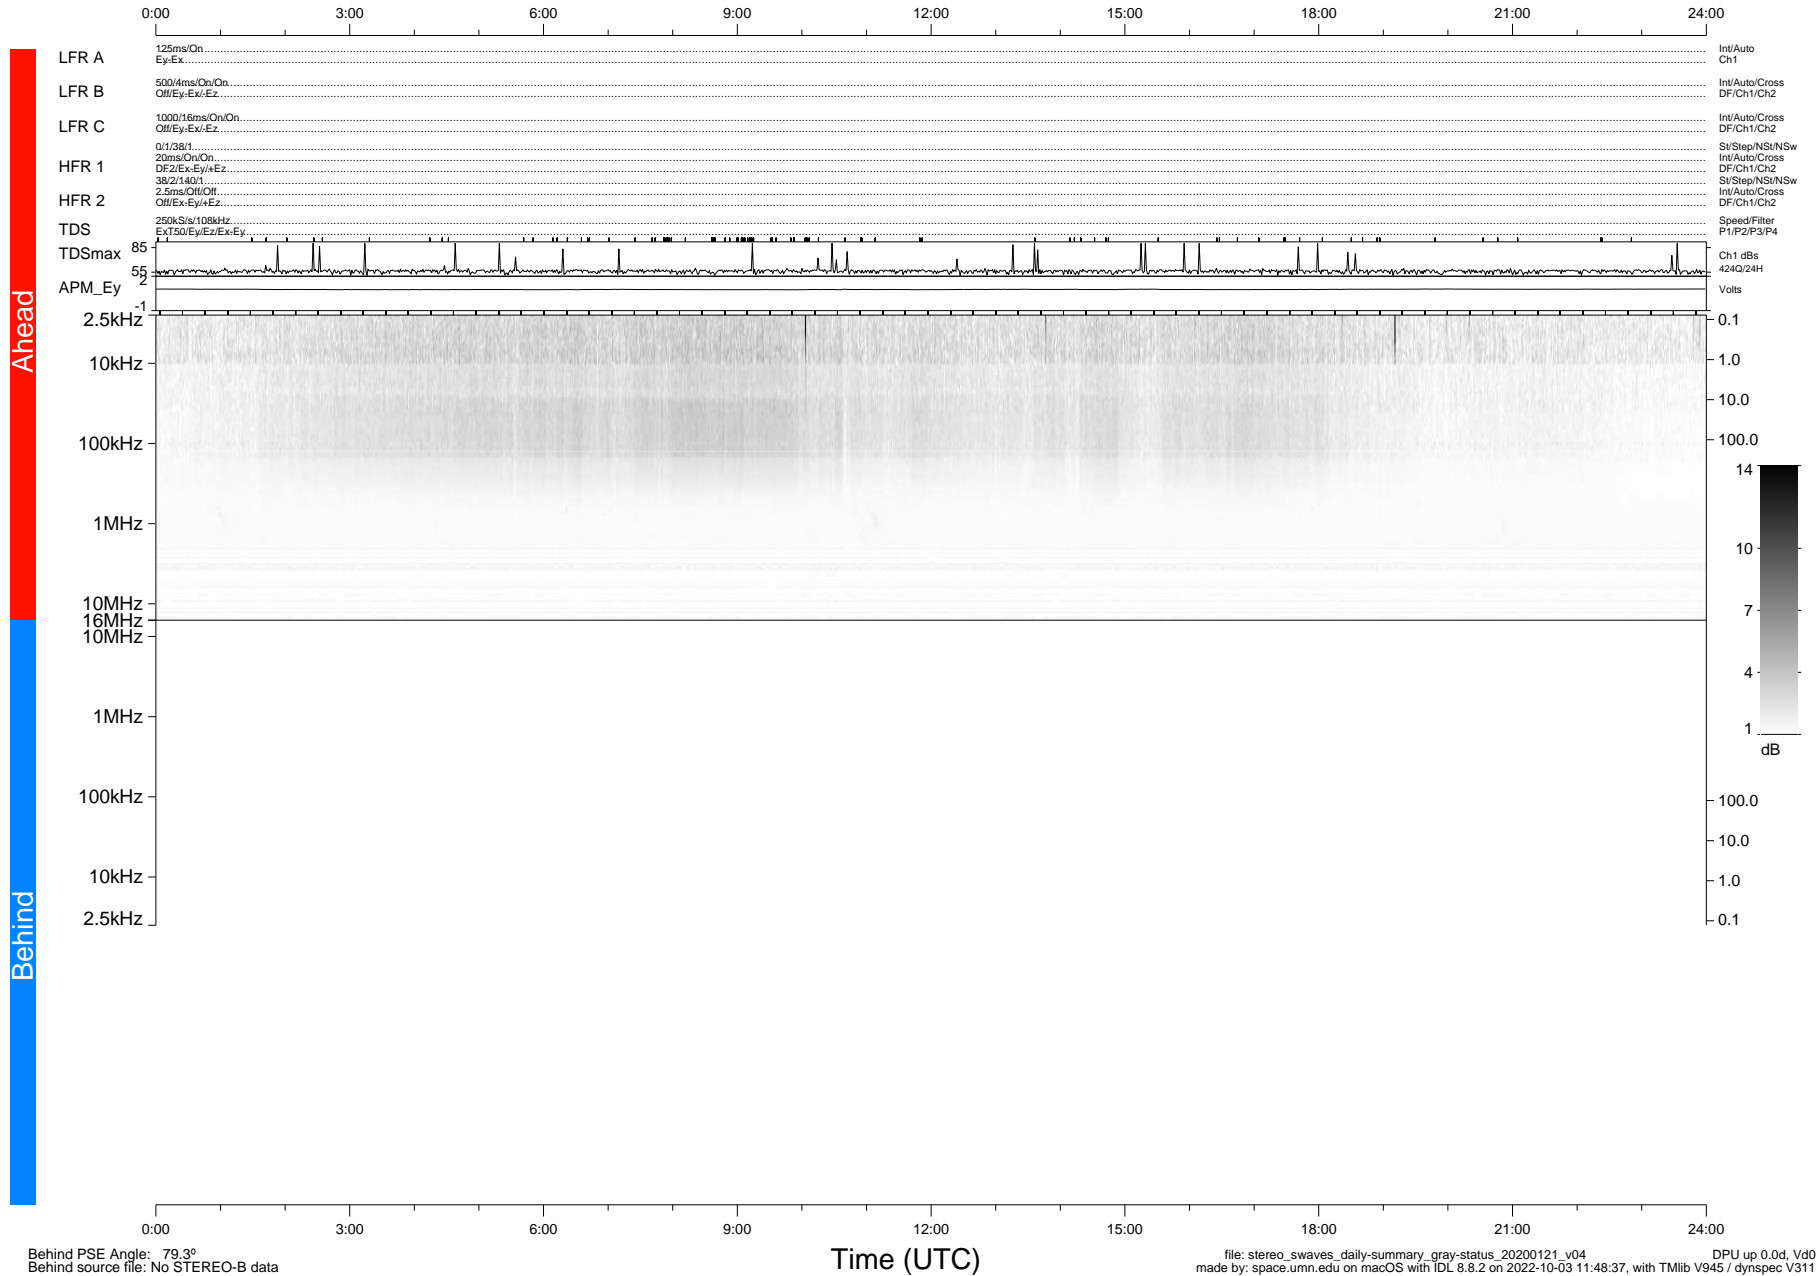

# STEREO/WAVES Daily Summary - 21-Jan-2020 (DOY 021)

Ahead source file: swaves\_ahead\_2020\_021\_1\_05.fin (Recovery: 100.0% HK, 117% Pkts)  
 Ahead PSE Angle: -78.1°

DPU up 1658.9d, V412d32

Behind PSE Angle: 79.3°  
 Behind source file: No STEREO-B data

file: stereo\_swaves\_daily-summary\_gray-status\_20200121\_v04  
 made by: space.umn.edu on macOS with IDL 8.8.2 on 2022-10-03 11:48:37, with TLib V945 / dynspec V311  
 DPU up 0.0d, Vd0