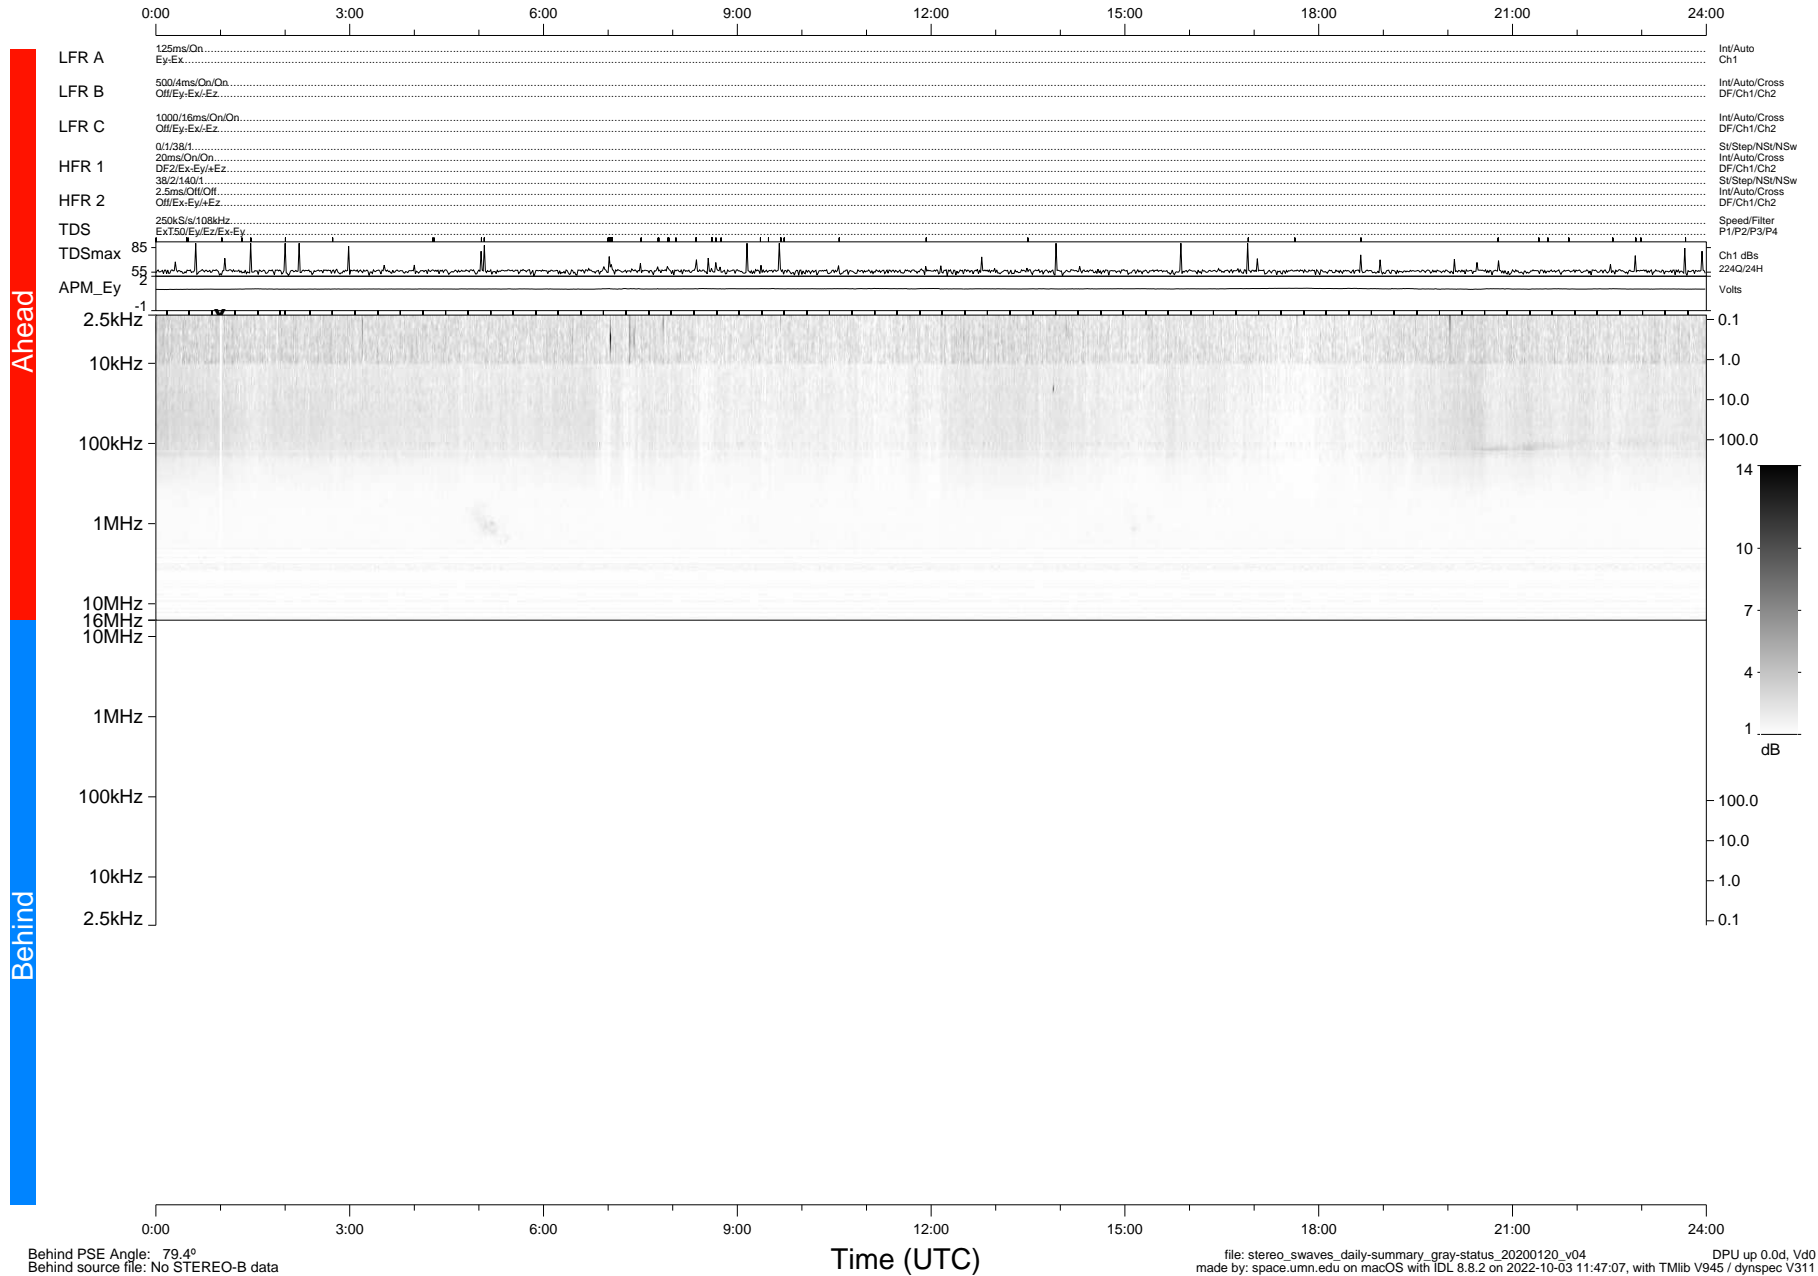

STEREO/WAVES Daily Summary - 20-Jan-2020 (DOY 020)

Ahead source file: swaves_ahead_2020_020_1_05.fin (Recovery: 100.0% HK, 87% Pkts)
 Ahead PSE Angle: -78.2°

DPU up 1657.9d, V412d32

Behind PSE Angle: 79.4°
 Behind source file: No STEREO-B data

file: stereo_swaves_daily-summary_gray-status_20200120_v04
 made by: space.umn.edu on macOS with IDL 8.8.2 on 2022-10-03 11:47:07, with TLib V945 / dynspec V311
 DPU up 0.0d, Vd0