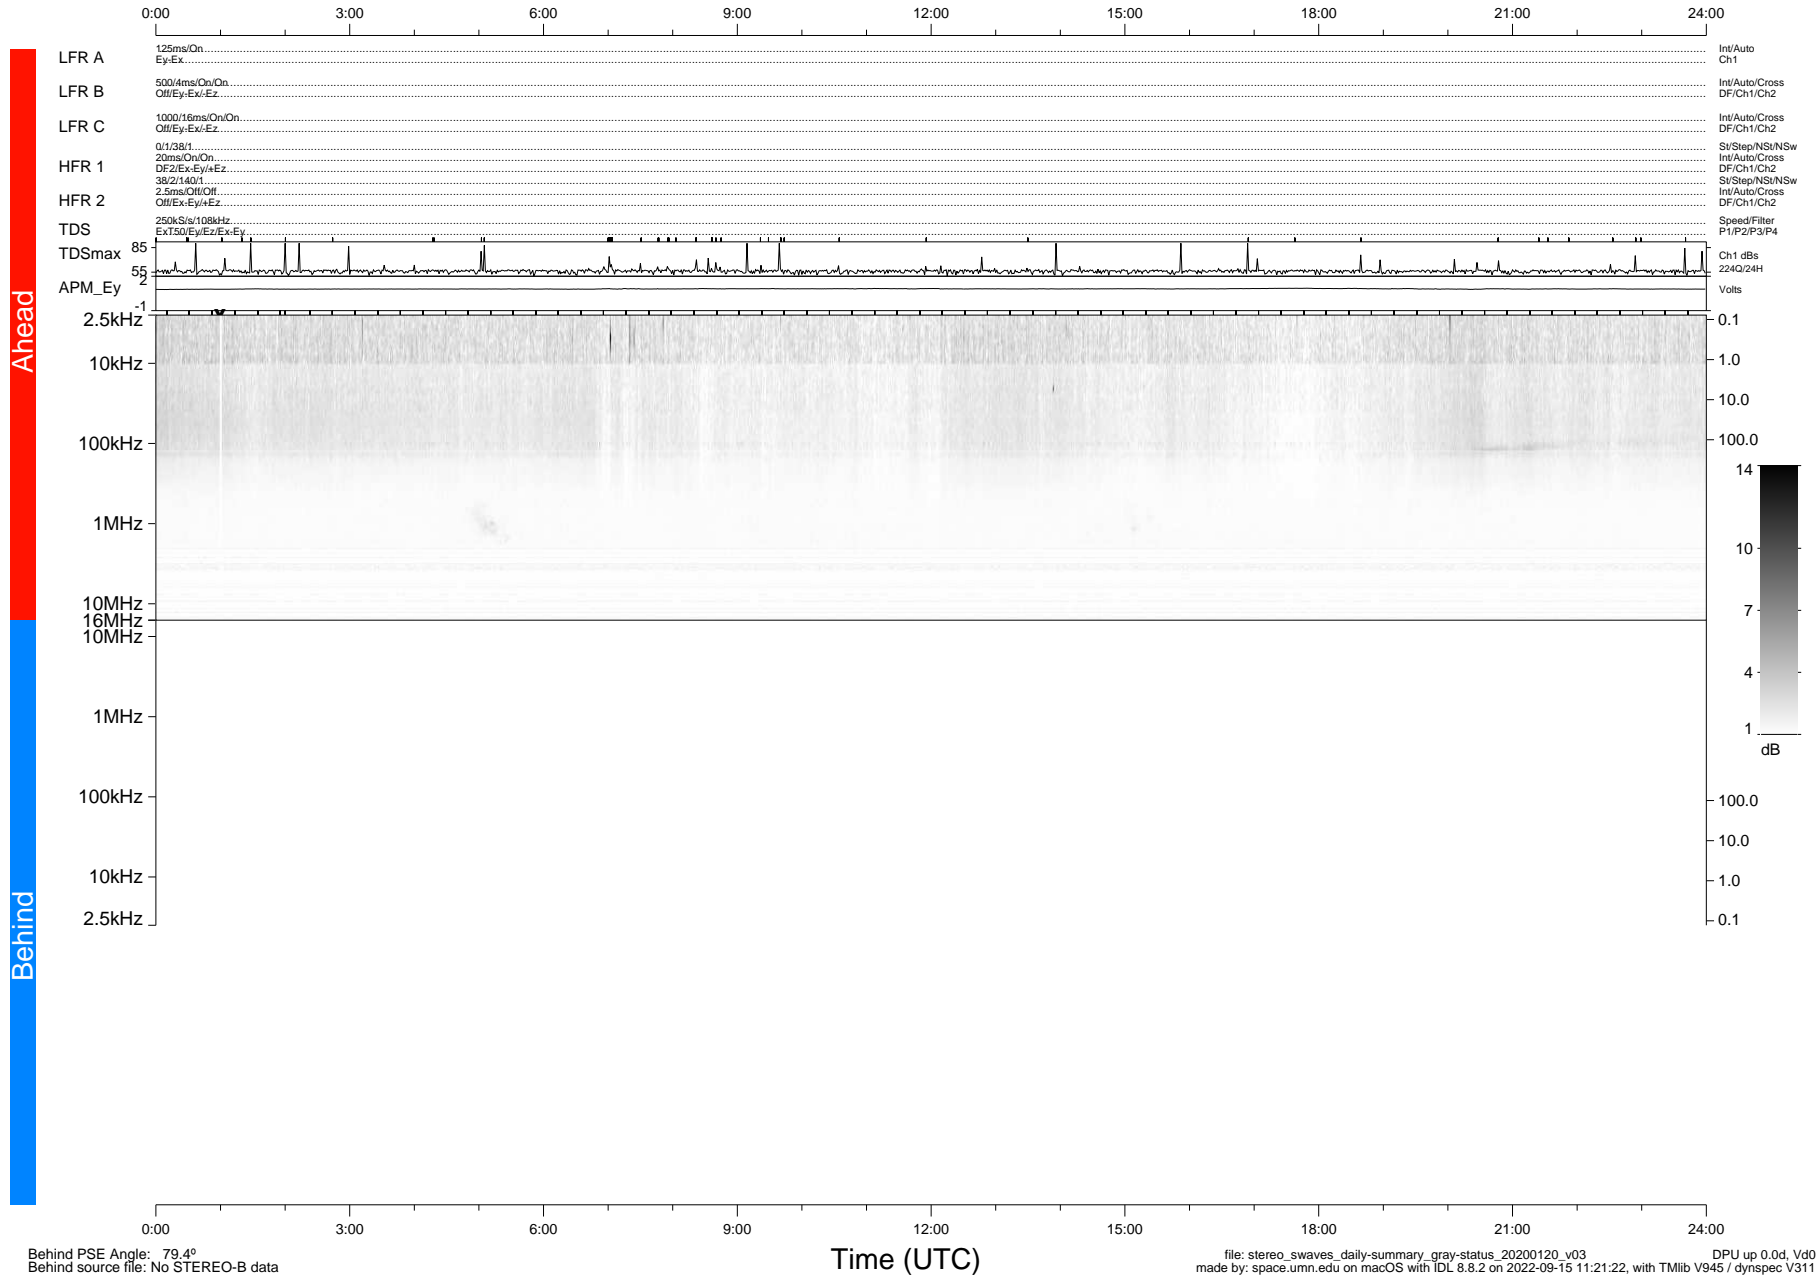

STEREO/WAVES Daily Summary - 20-Jan-2020 (DOY 020)

Ahead source file: swaves_ahead_2020_020_1_05.fin (Recovery: 100.0% HK, 87% Pkts)
 Ahead PSE Angle: -78.2°

DPU up 1657.9d, V412d32

Behind PSE Angle: 79.4°
 Behind source file: No STEREO-B data

file: stereo_swaves_daily-summary_gray-status_20200120_v03
 made by: space.umn.edu on macOS with IDL 8.8.2 on 2022-09-15 11:21:22, with TLib V945 / dynspec V311
 DPU up 0.0d, Vd0