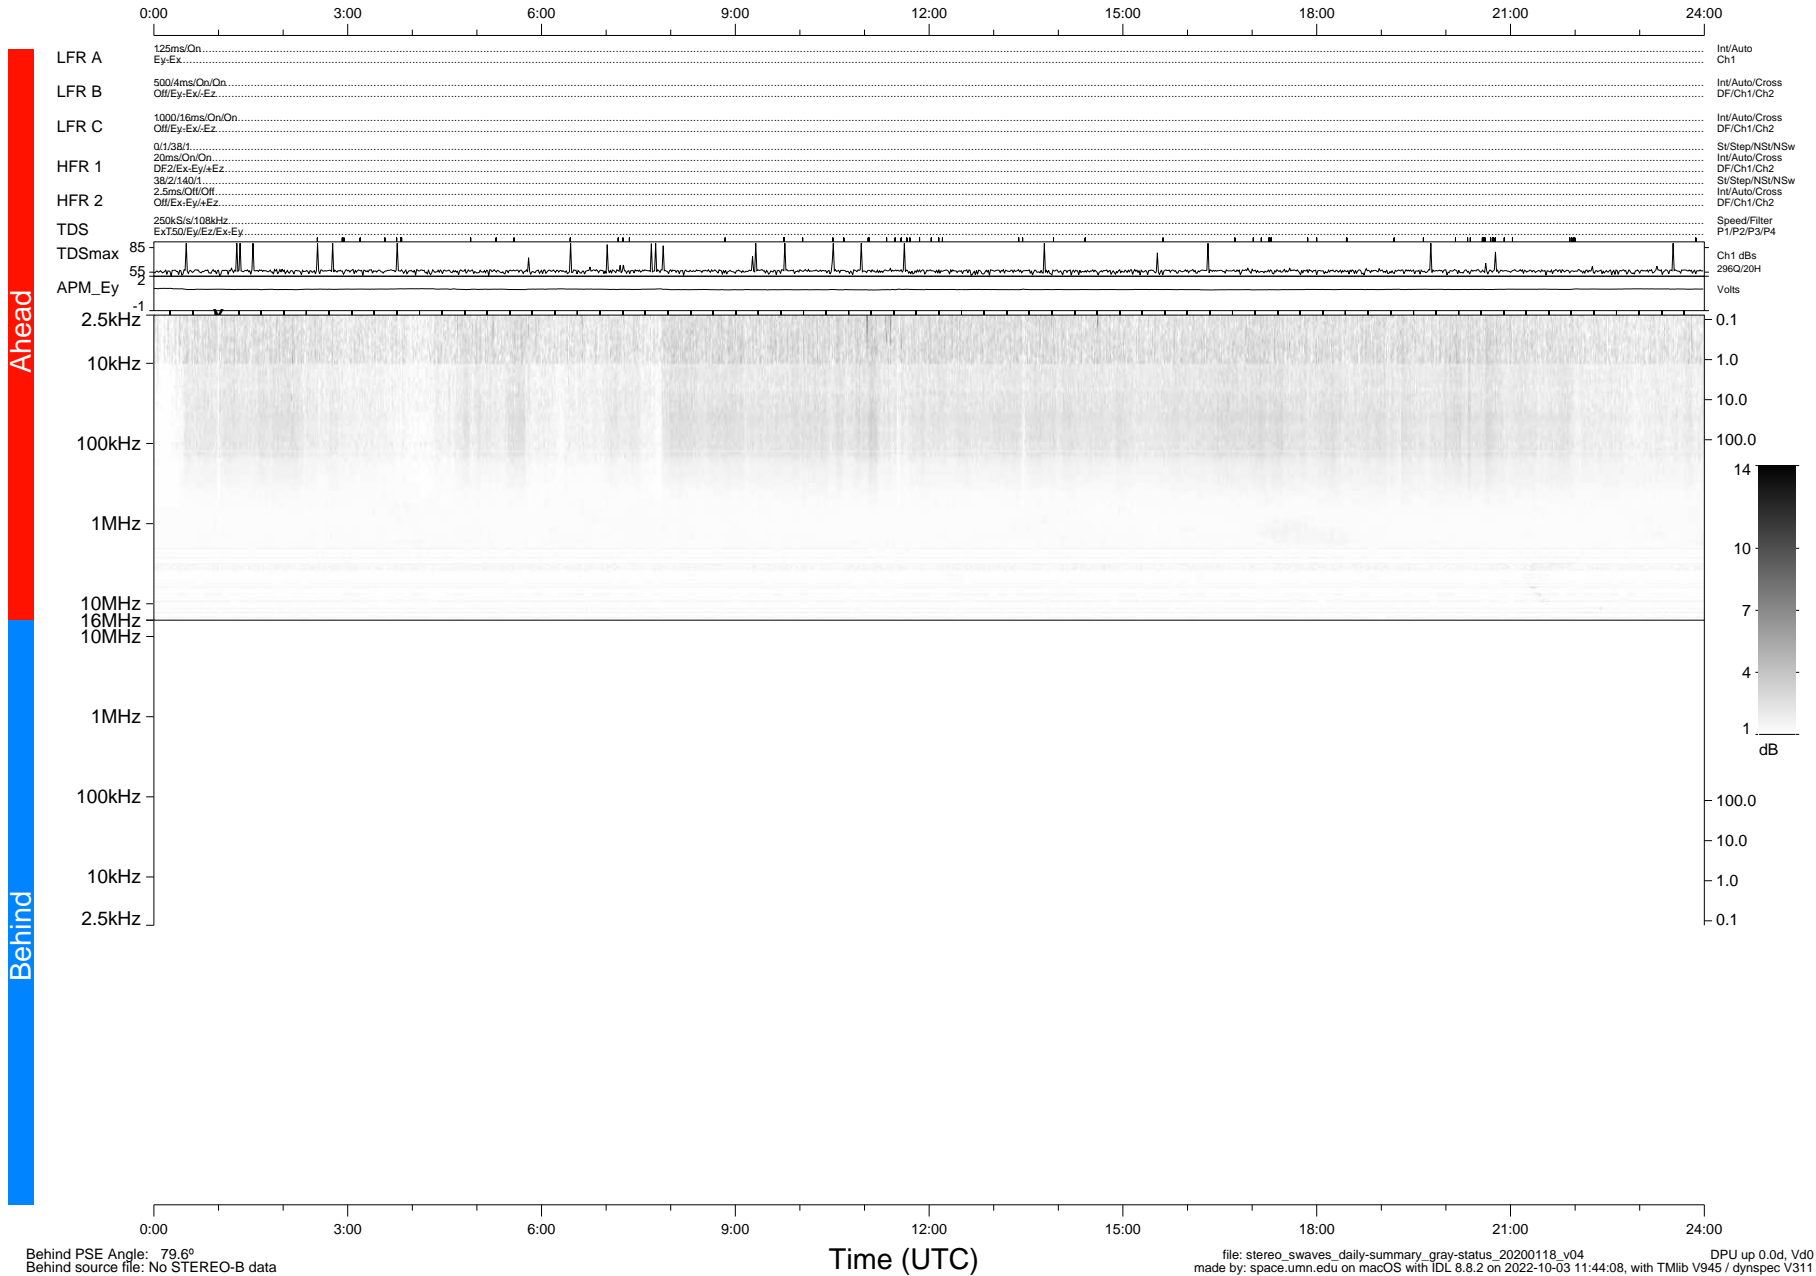

STEREO/WAVES Daily Summary - 18-Jan-2020 (DOY 018)

Ahead source file: swaves_ahead_2020_018_1_05.fin (Recovery: 100.0% HK, 98% Pkts)
 Ahead PSE Angle: -78.2°

DPU up 1655.9d, V412d32

Behind PSE Angle: 79.6°
 Behind source file: No STEREO-B data

file: stereo_swaves_daily-summary_gray-status_20200118_v04
 made by: space.umn.edu on macOS with IDL 8.8.2 on 2022-10-03 11:44:08, with TLib V945 / dynspec V311
 DPU up 0.0d, Vd0