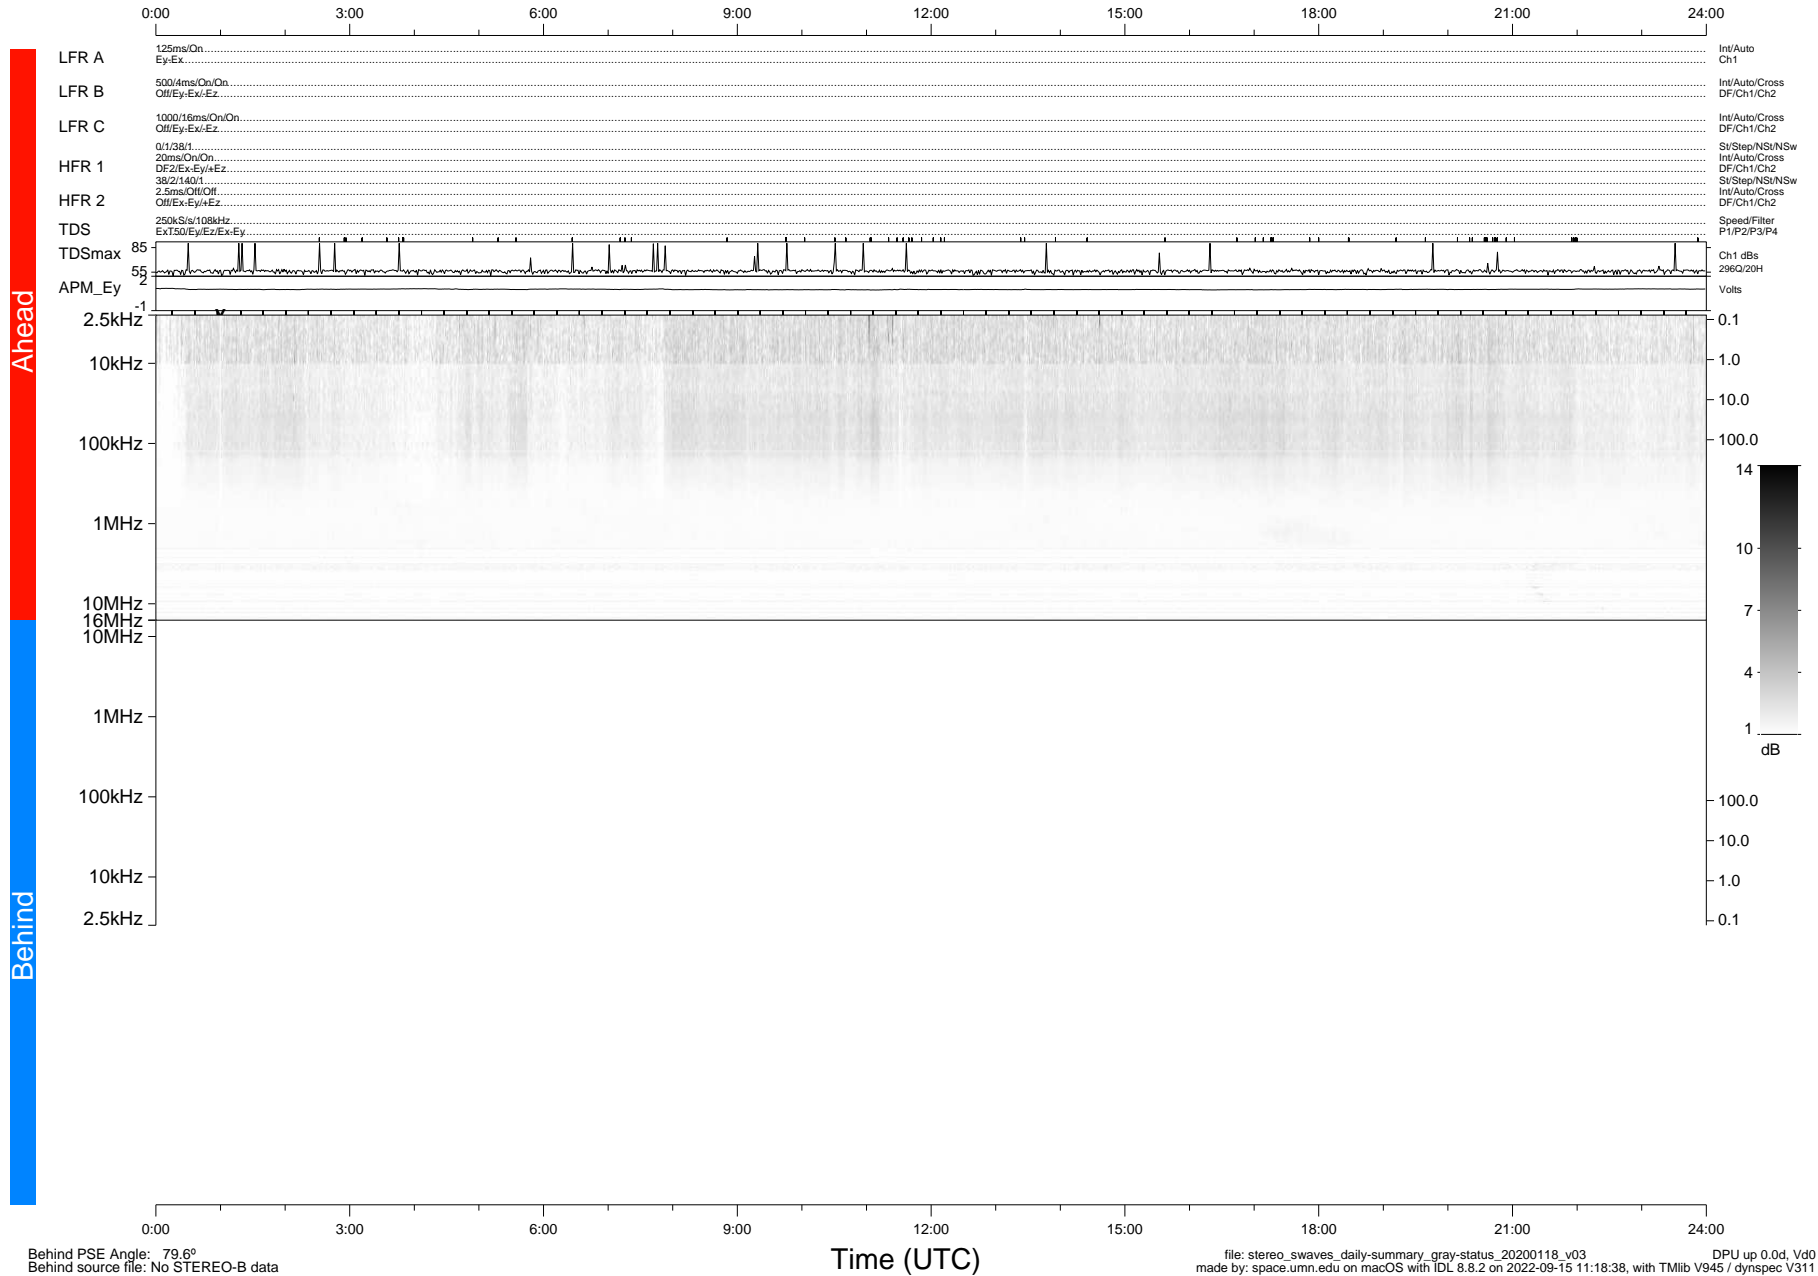

STEREO/WAVES Daily Summary - 18-Jan-2020 (DOY 018)

Ahead source file: swaves_ahead_2020_018_1_05.fin (Recovery: 100.0% HK, 98% Pkts)
 Ahead PSE Angle: -78.2°

DPU up 1655.9d, V412d32

Behind PSE Angle: 79.6°
 Behind source file: No STEREO-B data

file: stereo_swaves_daily-summary_gray-status_20200118_v03
 made by: space.umn.edu on macOS with IDL 8.8.2 on 2022-09-15 11:18:38, with TLib V945 / dynspec V311
 DPU up 0.0d, Vd0