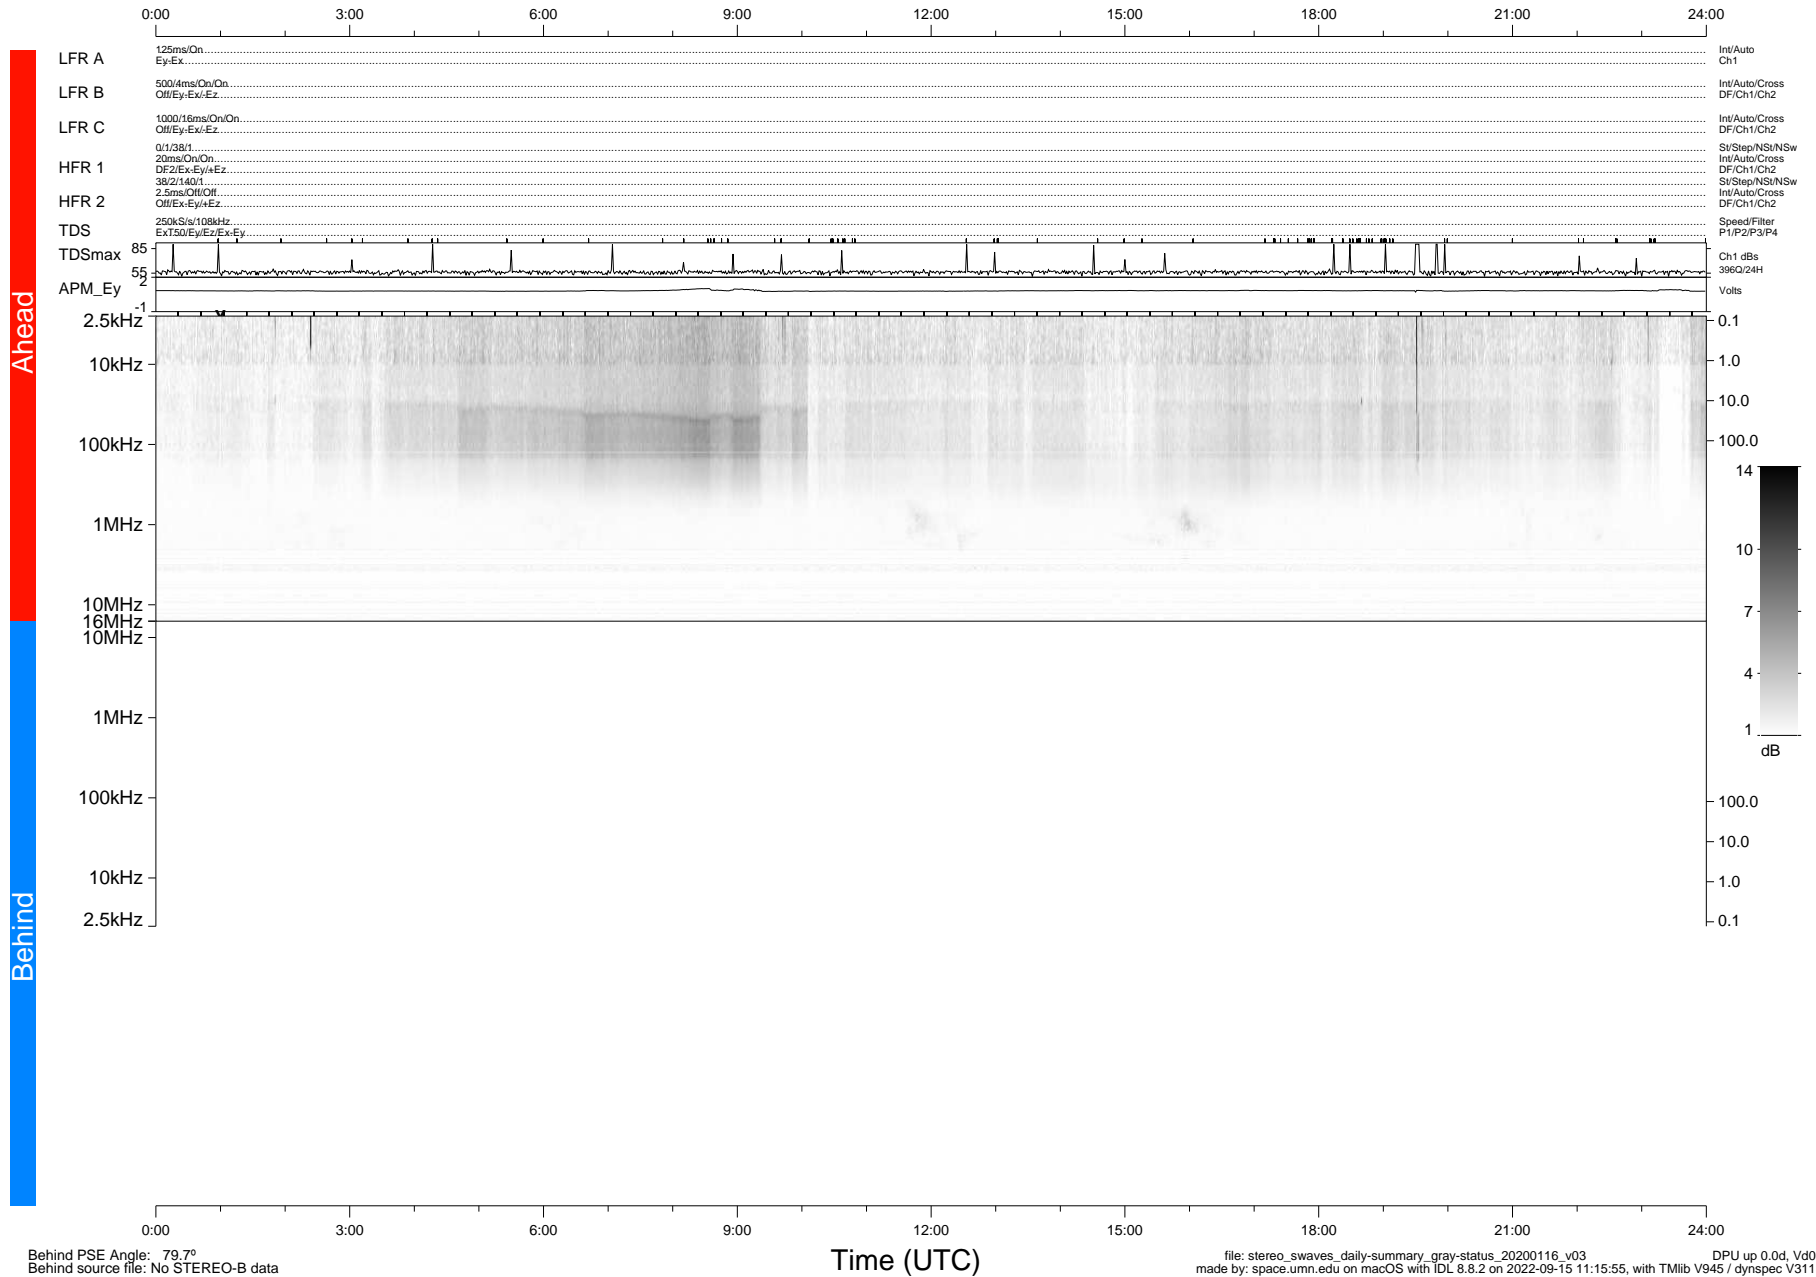

STEREO/WAVES Daily Summary - 16-Jan-2020 (DOY 016)

Ahead source file: swaves_ahead_2020_016_1_05.fin (Recovery: 100.0% HK, 113% Pkts)
 Ahead PSE Angle: -78.3°

DPU up 1653.9d, V412d32

Behind PSE Angle: 79.7°
 Behind source file: No STEREO-B data

file: stereo_swaves_daily-summary_gray-status_20200116_v03
 made by: space.umn.edu on macOS with IDL 8.8.2 on 2022-09-15 11:15:55, with TLib V945 / dynspec V311
 DPU up 0.0d, Vd0