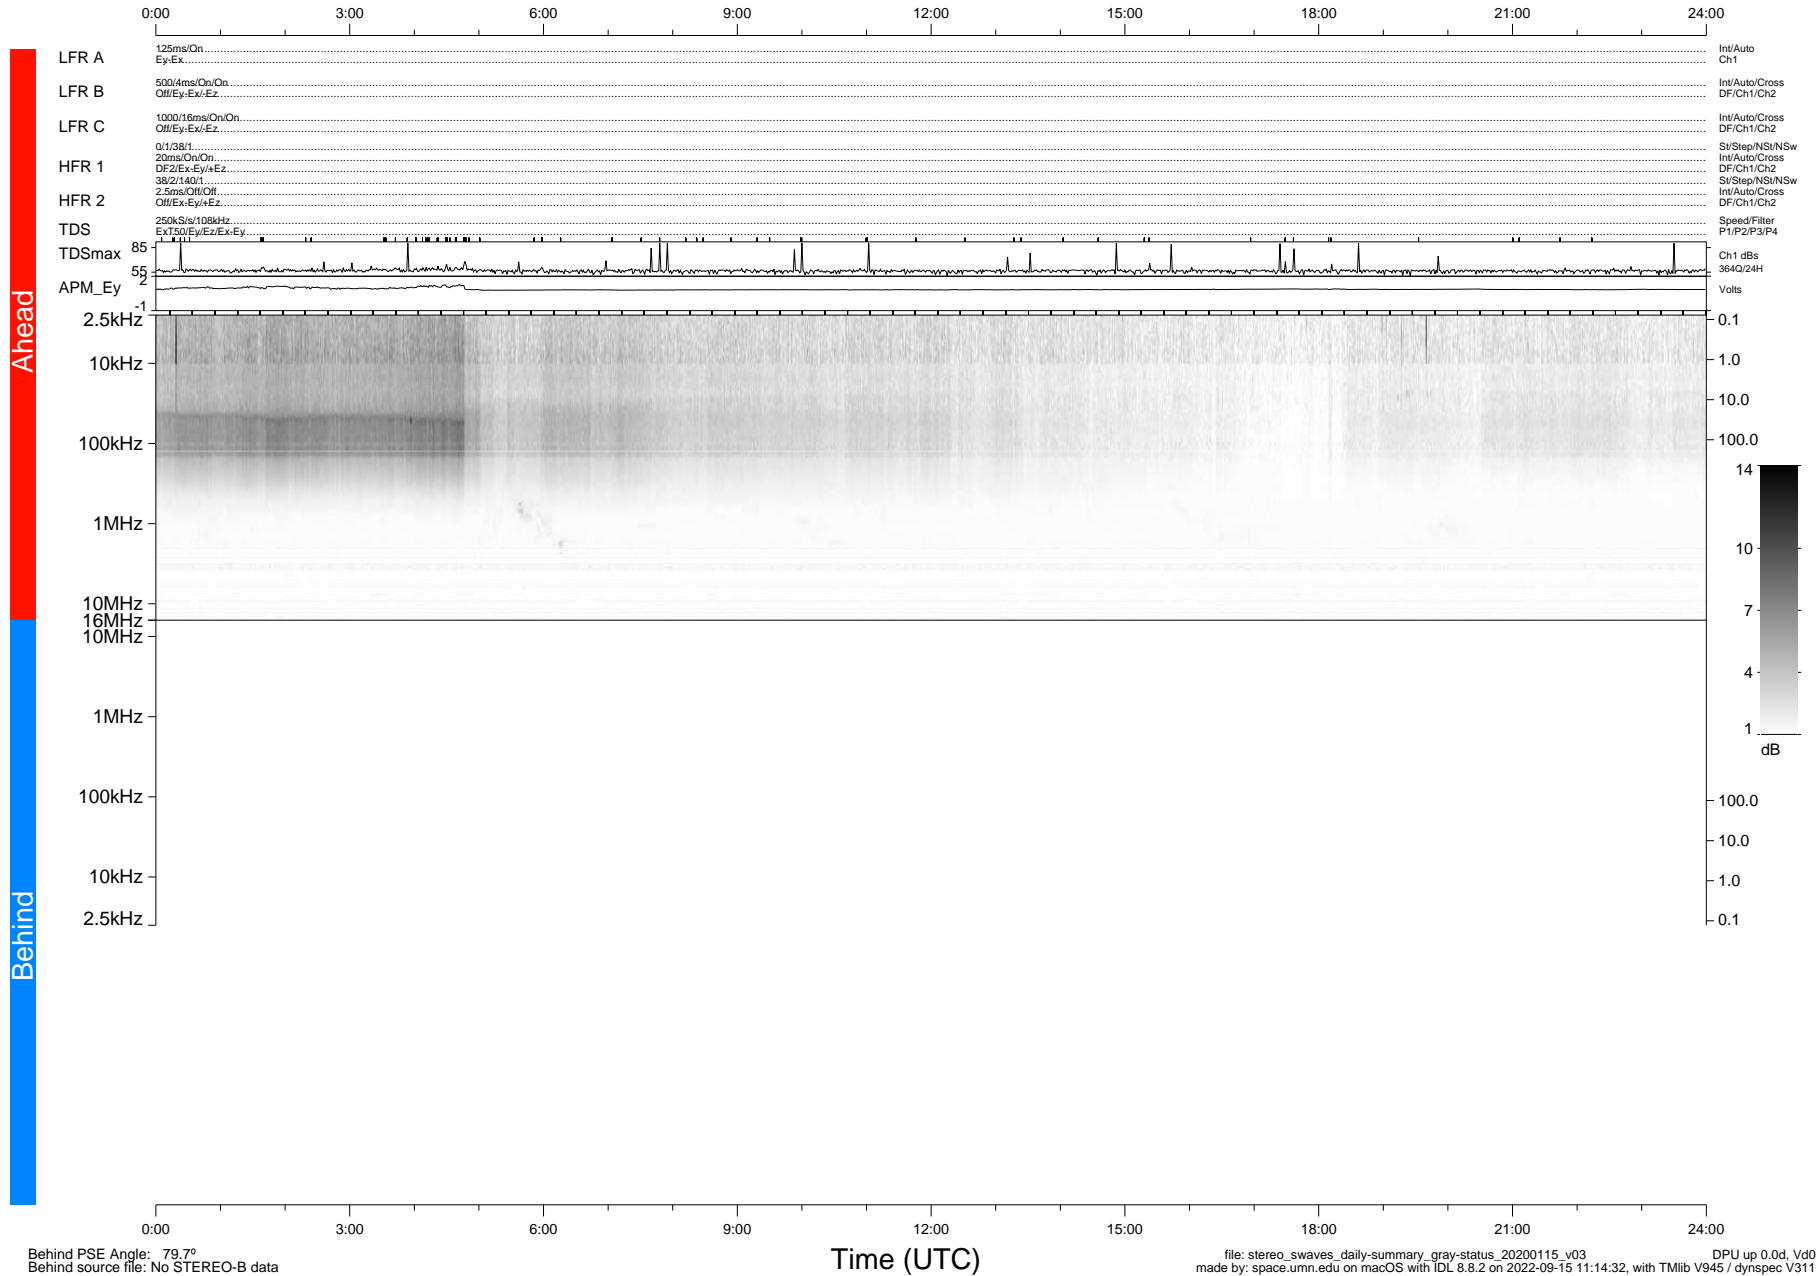

STEREO/WAVES Daily Summary - 15-Jan-2020 (DOY 015)

Ahead source file: swaves_ahead_2020_015_1_06.fin (Recovery: 100.0% HK, 108% Pkts)
 Ahead PSE Angle: -78.3°

DPU up 1652.9d, V412d32

Behind PSE Angle: 79.7°
 Behind source file: No STEREO-B data

file: stereo_swaves_daily-summary_gray-status_20200115_v03 DPU up 0.0d, Vd0
 made by: space.umn.edu on macOS with IDL 8.8.2 on 2022-09-15 11:14:32, with Tlib V945 / dynspec V311