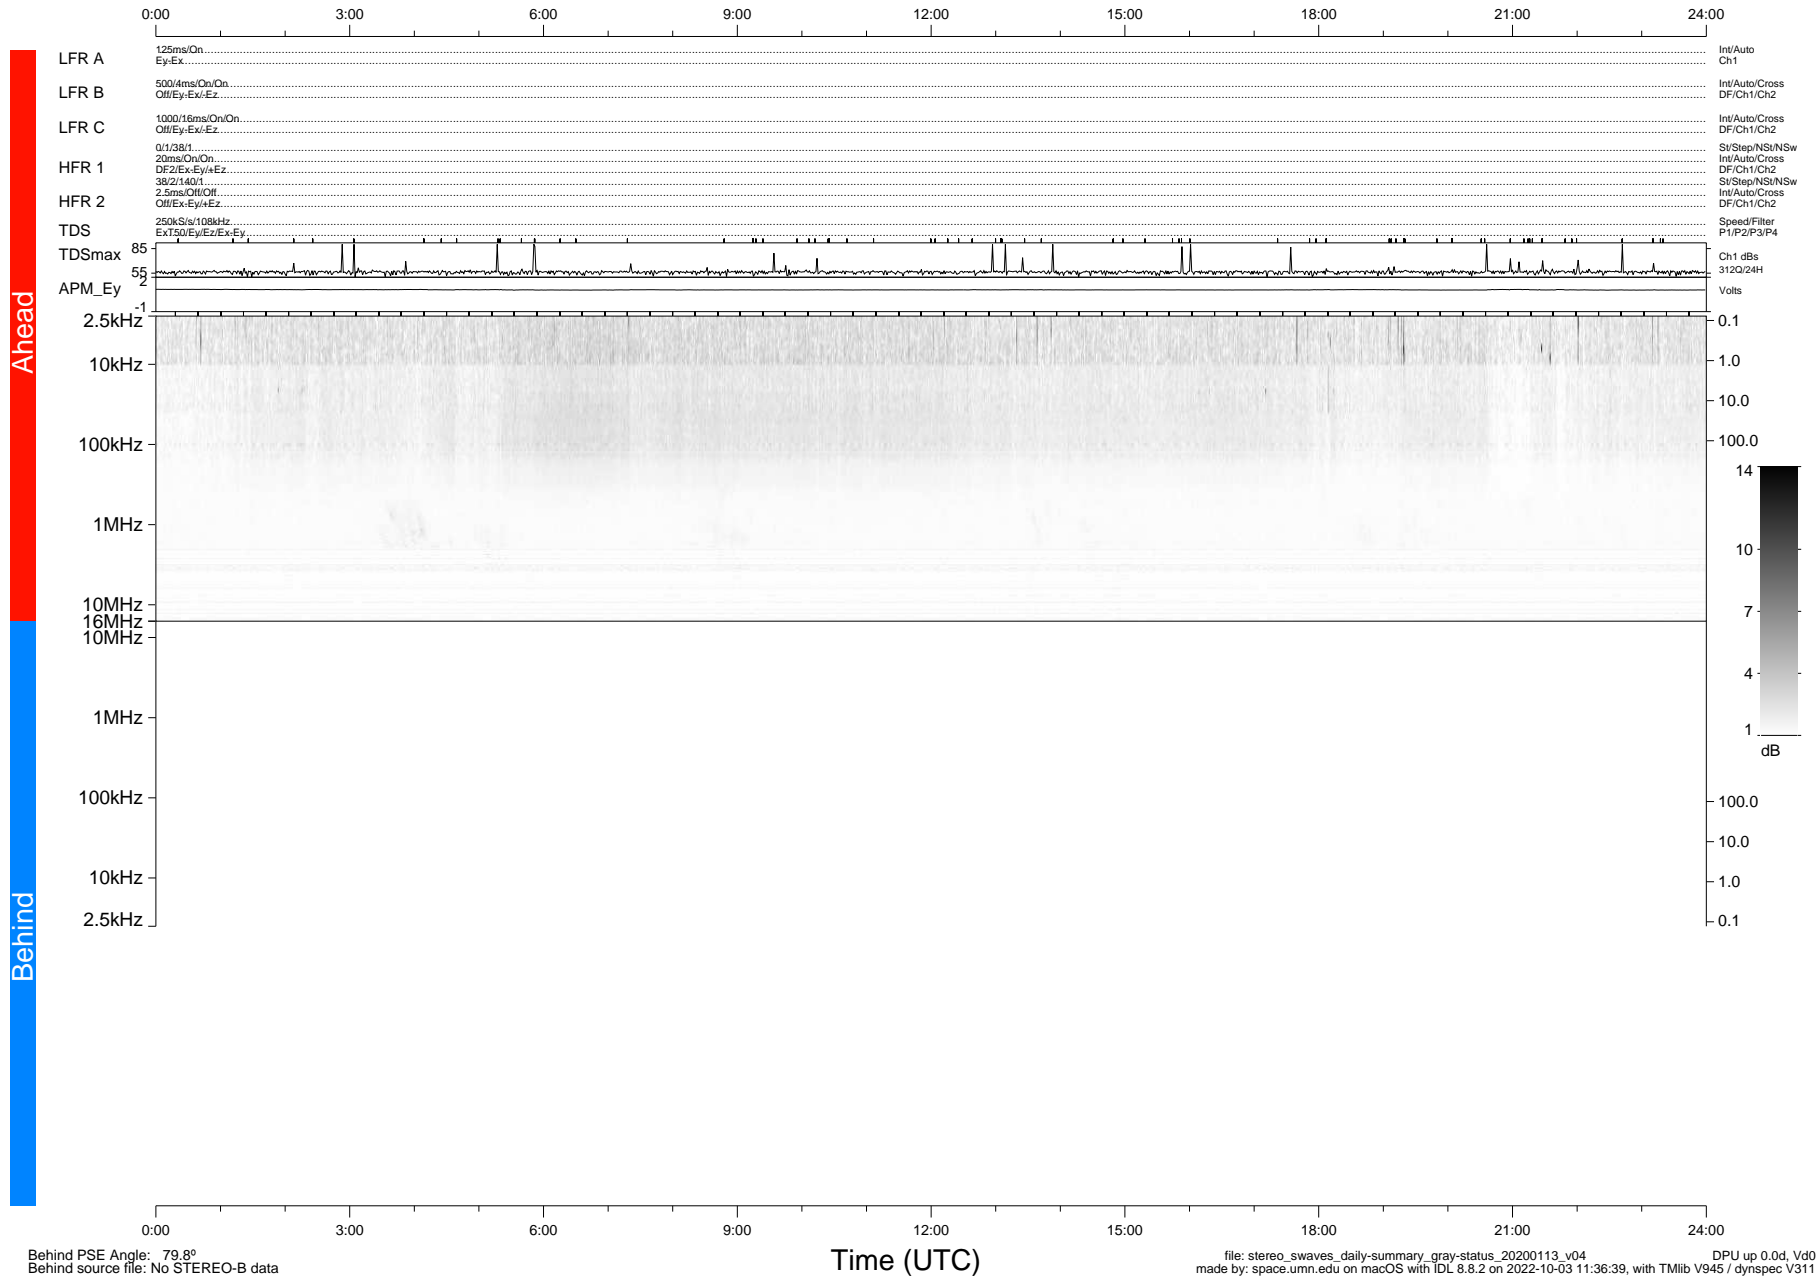

# STEREO/WAVES Daily Summary - 13-Jan-2020 (DOY 013)

Ahead source file: swaves\_ahead\_2020\_013\_1\_05.fin (Recovery: 100.0% HK, 100% Pkts)  
 Ahead PSE Angle: -78.4°

DPU up 1650.9d, V412d32

Behind PSE Angle: 79.8°  
 Behind source file: No STEREO-B data

file: stereo\_swaves\_daily-summary\_gray-status\_20200113\_v04  
 made by: space.umn.edu on macOS with IDL 8.8.2 on 2022-10-03 11:36:39, with TLib V945 / dynspec V311  
 DPU up 0.0d, Vd0