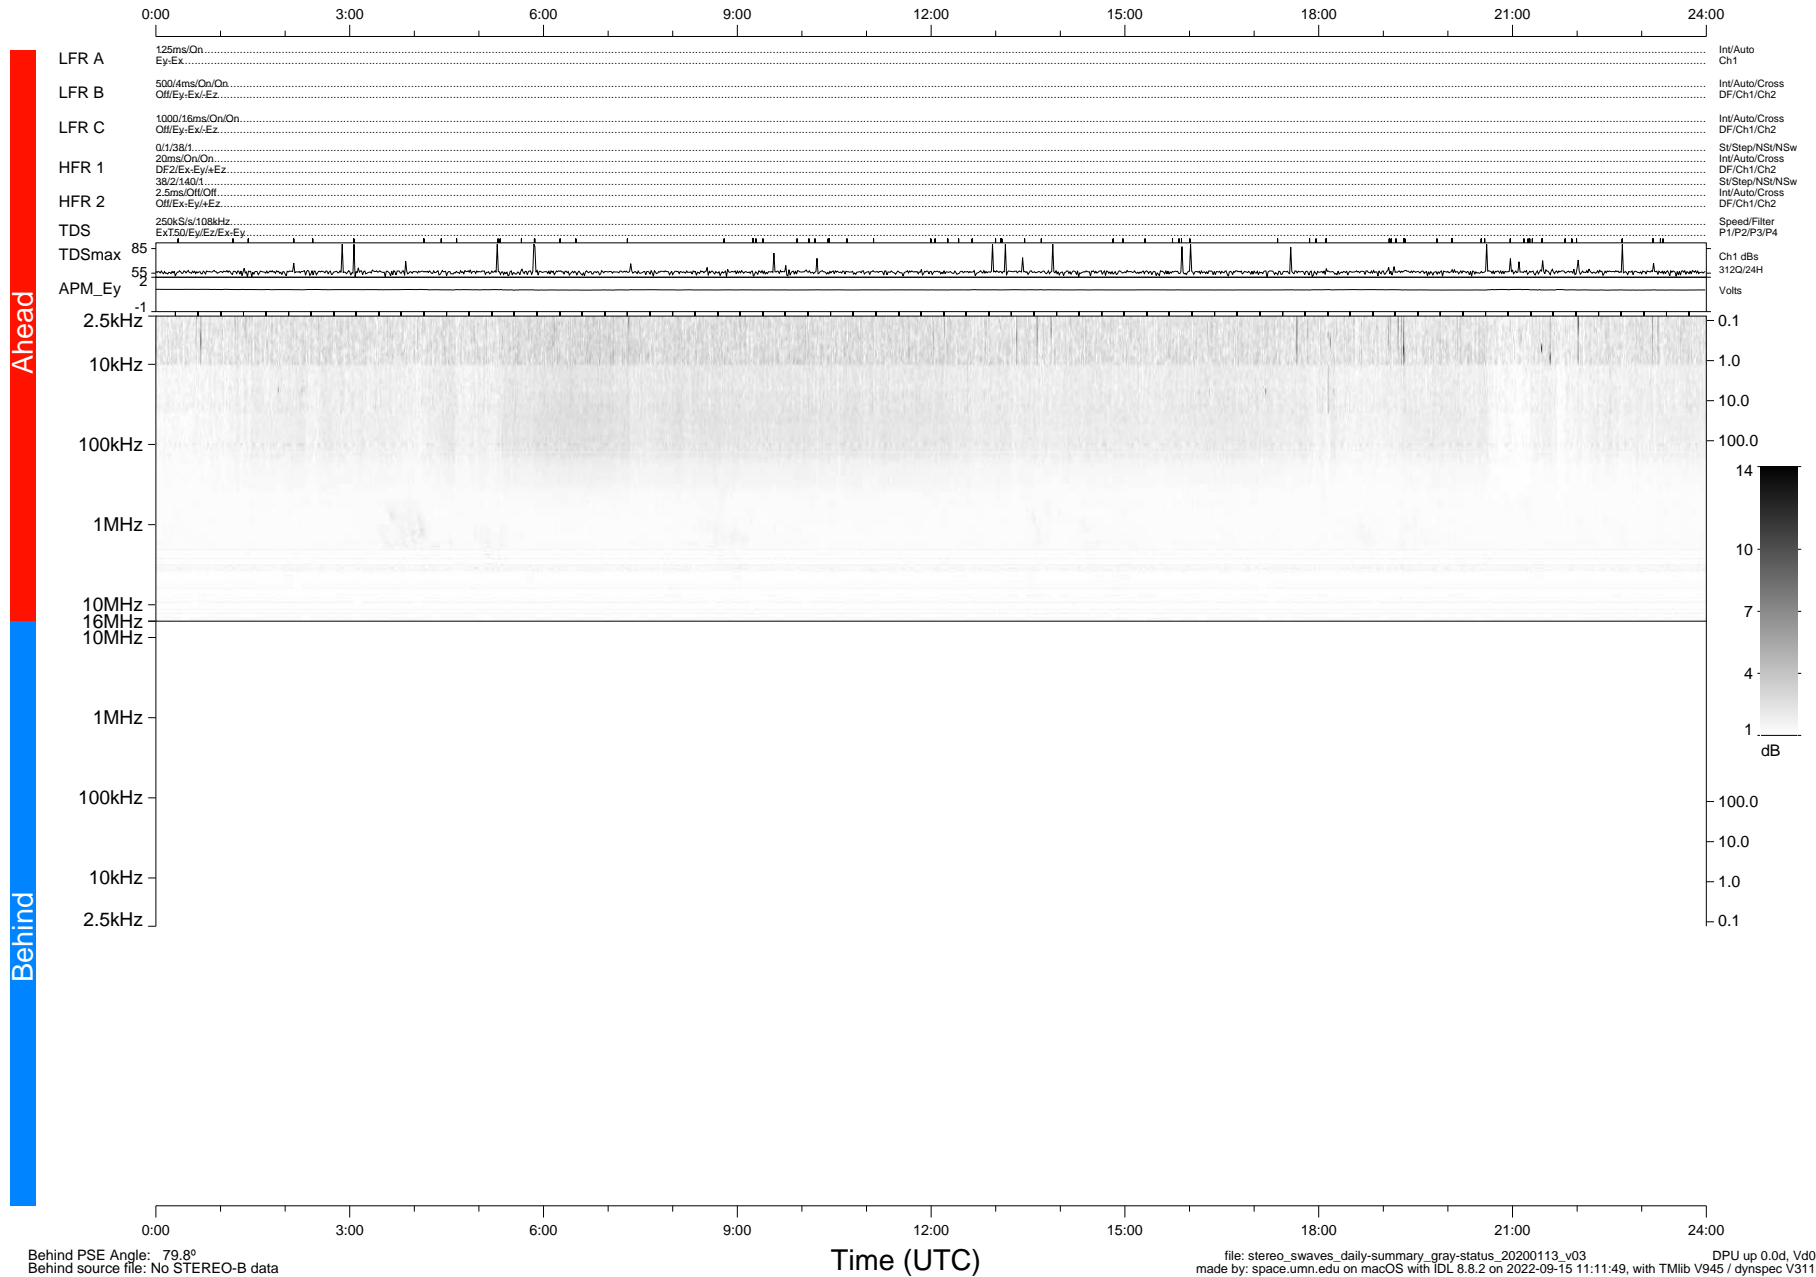

STEREO/WAVES Daily Summary - 13-Jan-2020 (DOY 013)

Ahead source file: swaves_ahead_2020_013_1_05.fin (Recovery: 100.0% HK, 100% Pkts)
 Ahead PSE Angle: -78.4°

DPU up 1650.9d, V412d32

Behind PSE Angle: 79.8°
 Behind source file: No STEREO-B data

file: stereo_swaves_daily-summary_gray-status_20200113_v03
 made by: space.umn.edu on macOS with IDL 8.8.2 on 2022-09-15 11:11:49, with TLib V945 / dynspec V311
 DPU up 0.0d, Vd0