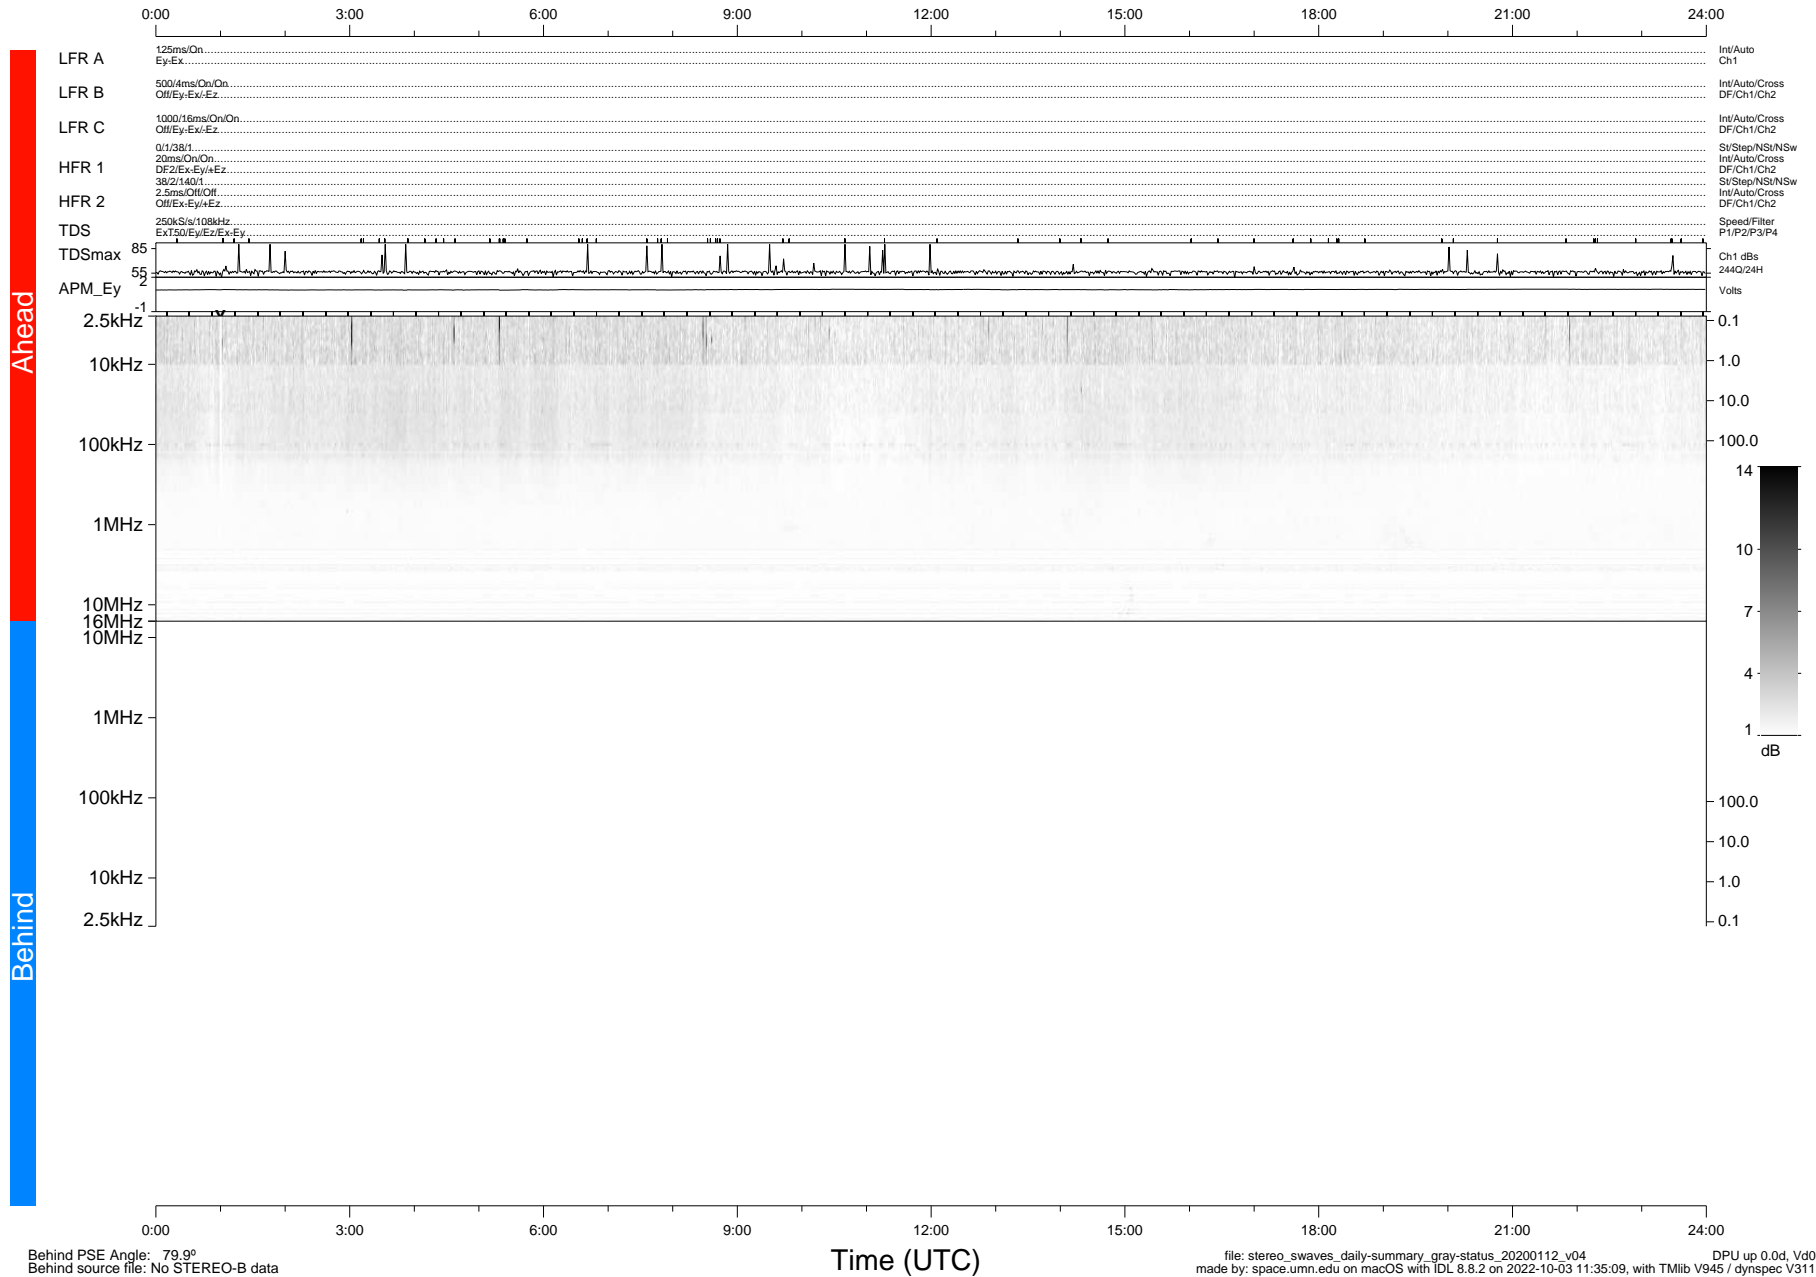

STEREO/WAVES Daily Summary - 12-Jan-2020 (DOY 012)

Ahead source file: swaves_ahead_2020_012_1_05.fin (Recovery: 100.0% HK, 91% Pkts)
 Ahead PSE Angle: -78.3°

DPU up 1649.9d, V412d32

Behind PSE Angle: 79.9°
 Behind source file: No STEREO-B data

file: stereo_swaves_daily-summary_gray-status_20200112_v04
 made by: space.umn.edu on macOS with IDL 8.8.2 on 2022-10-03 11:35:09, with Tlib V945 / dynspec V311
 DPU up 0.0d, Vd0