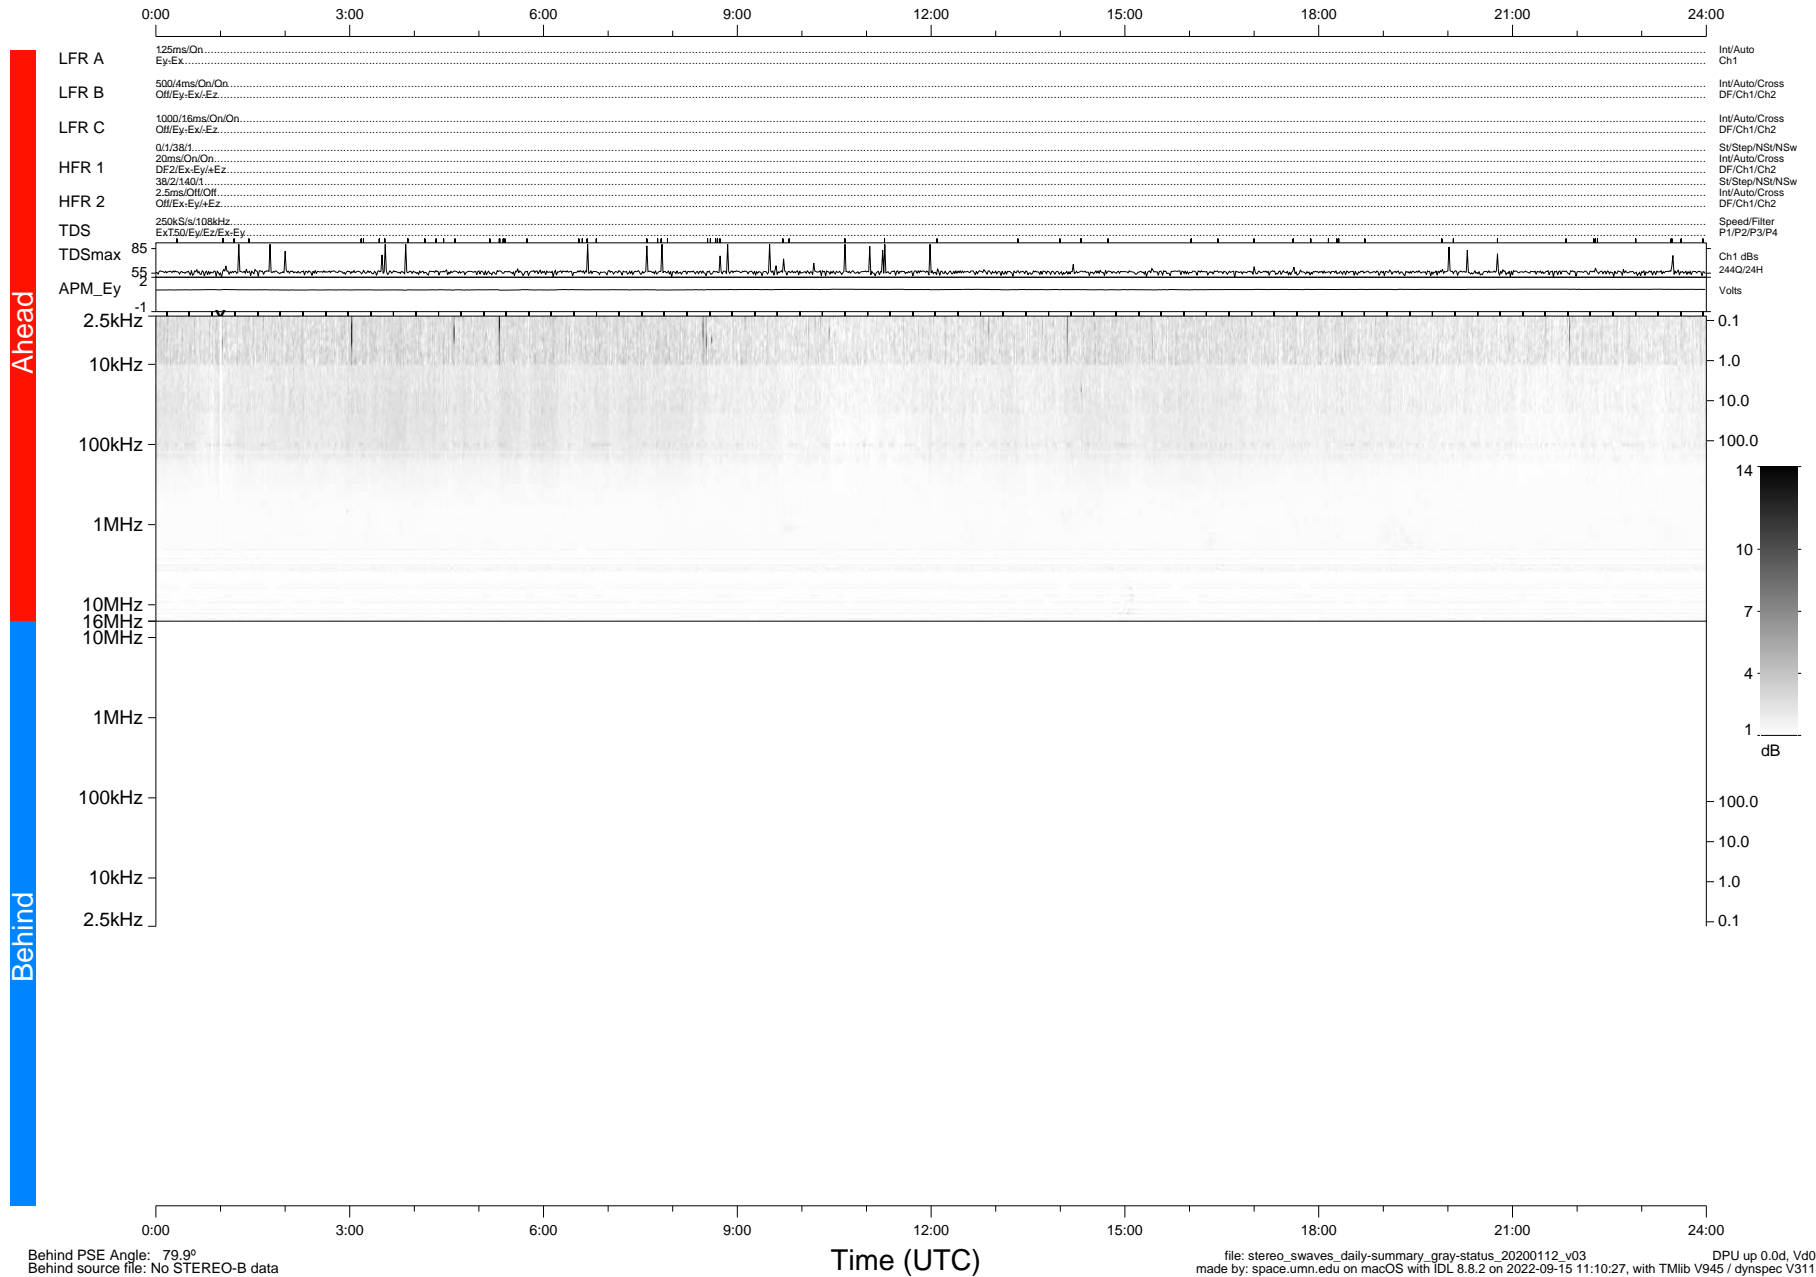

STEREO/WAVES Daily Summary - 12-Jan-2020 (DOY 012)

Ahead source file: swaves_ahead_2020_012_1_05.fin (Recovery: 100.0% HK, 91% Pkts)
 Ahead PSE Angle: -78.3°

DPU up 1649.9d, V412d32

Behind PSE Angle: 79.9°
 Behind source file: No STEREO-B data

file: stereo_swaves_daily-summary_gray-status_20200112_v03
 made by: space.umn.edu on macOS with IDL 8.8.2 on 2022-09-15 11:10:27, with Tlib V945 / dynspec V311
 DPU up 0.0d, Vd0